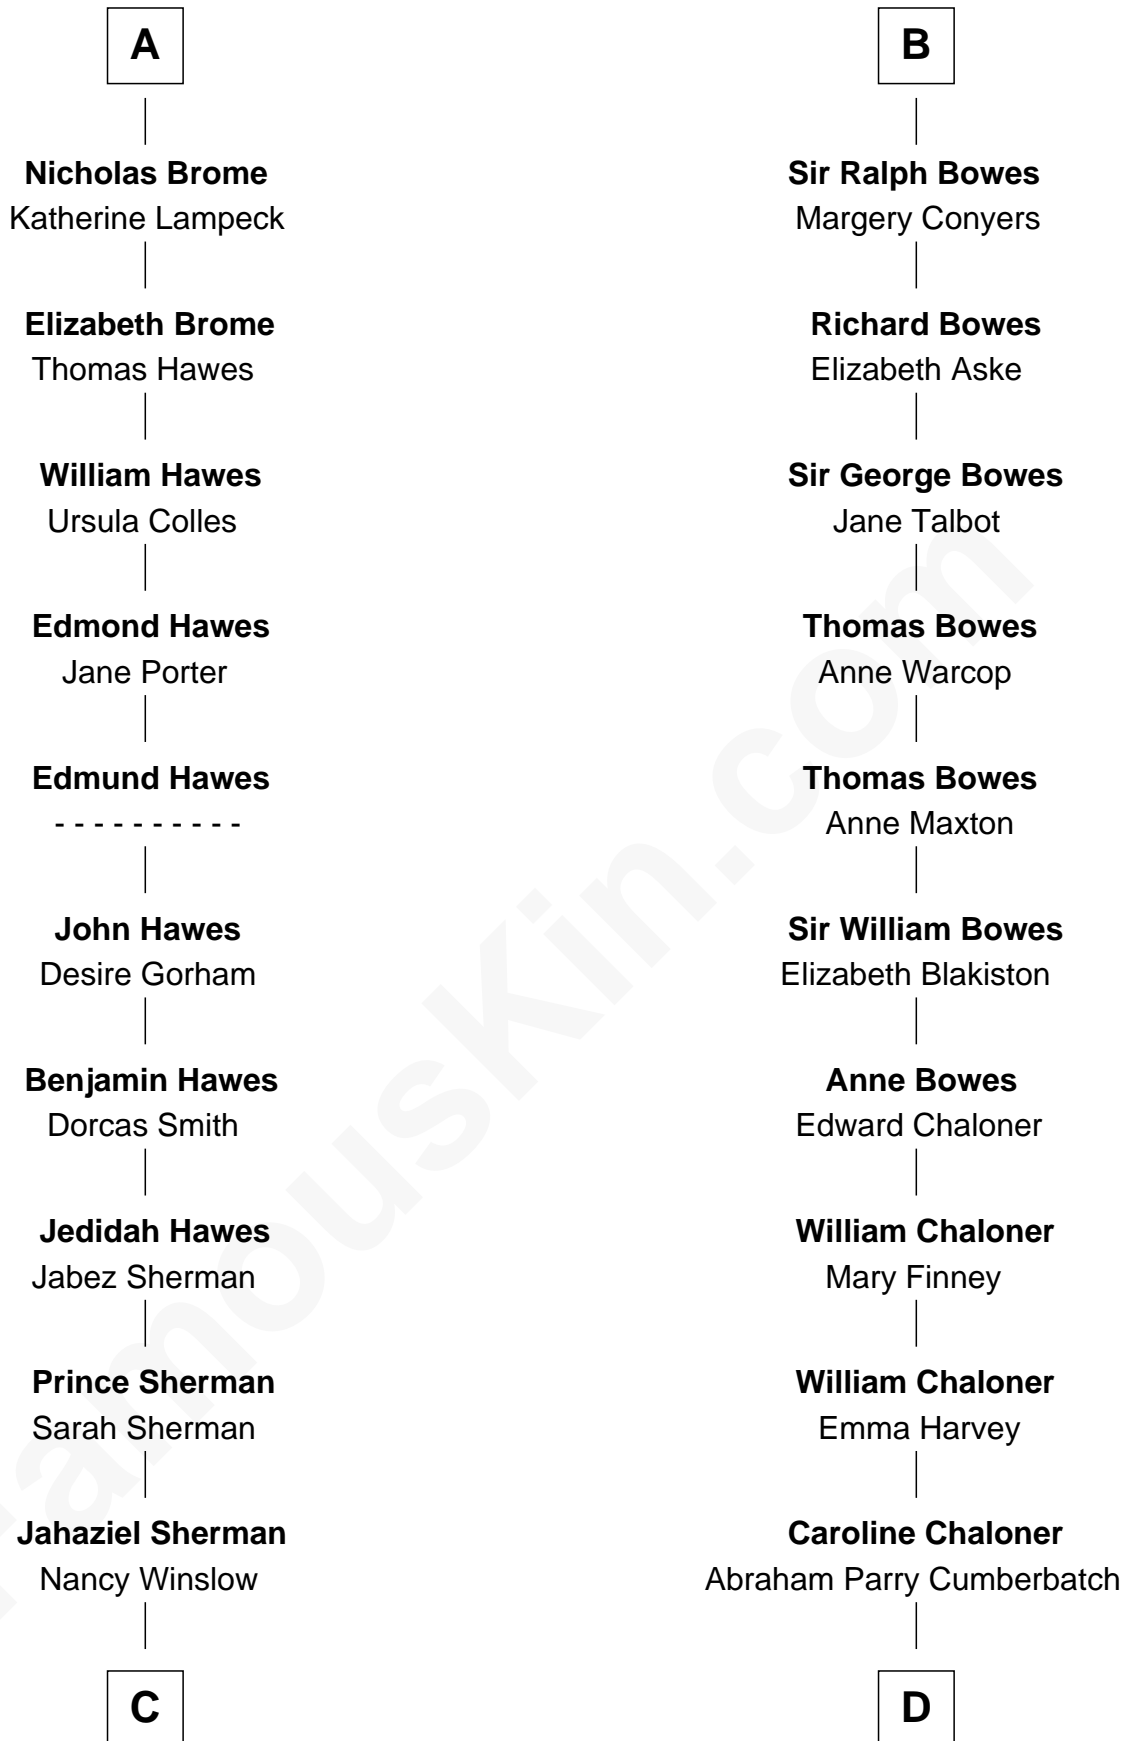

FamousKin.com Relationship Chart of

James Sherman

27th U.S. Vice-President

19th cousin 2 times removed of

Benedict Cumberbatch

Movie, Television and Stage Actor

Sir William de Ros

Lucy FitzPiers

Eustache Fitz Ralph

Ivetta de Ros

Sir Geoffrey le Scrope

Henry Scrope

Joan - - - - -

Joan Scrope

Henry Fitzhugh

Henry FitzHugh

Elizabeth Grey

Sir William FitzHugh

Margery Willoughby

Maud FitzHugh

Sir William Bowes

B

C

Richard Winslow Sherman
Frances Lucretia Williams

Mary Frances Sherman
Richard Updike Sherman

James Sherman
27th U.S. Vice-President

D

Robert William Cumberbatch
Louisa Grace Hanson

Henry Alfred Cumberbatch
Hélène Gertrude Rees

Henry Carlton Cumberbatch
Pauline Ellen Laing Congdon