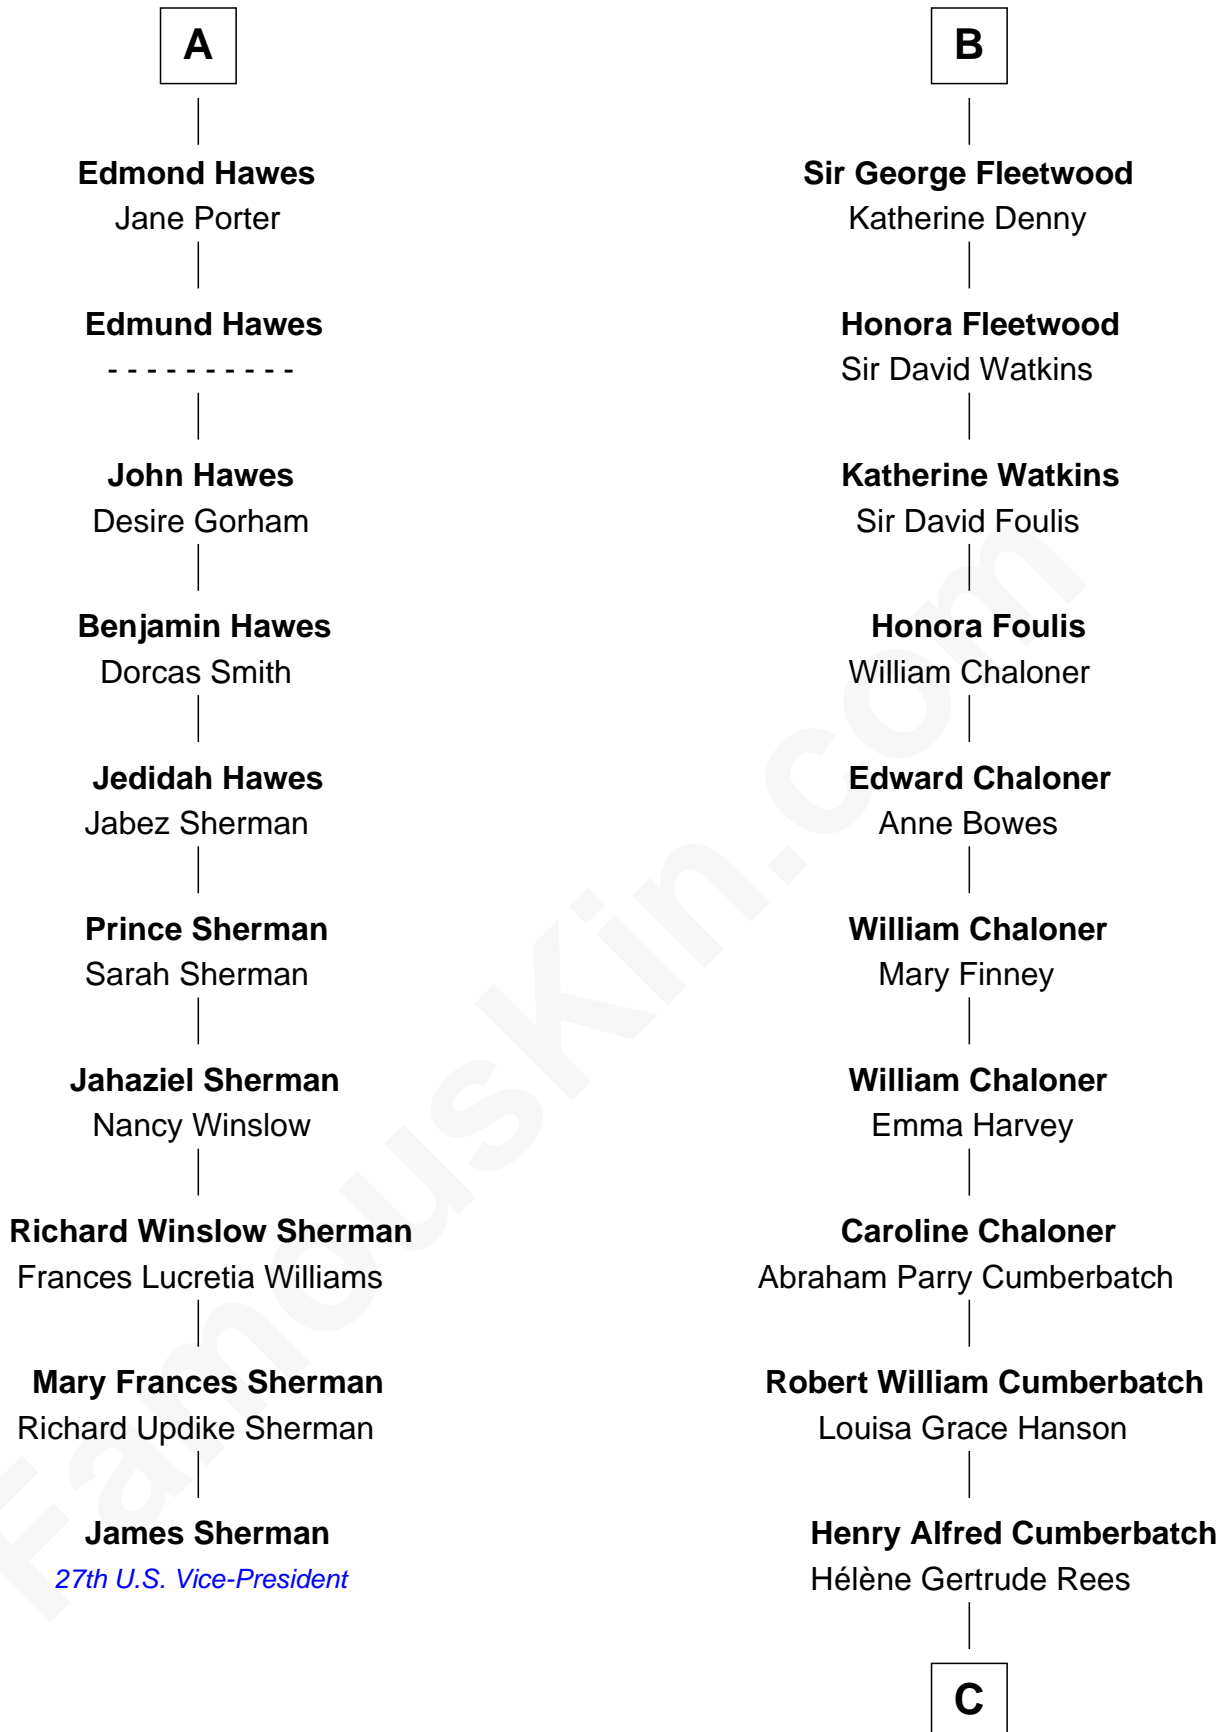

# FamousKin.com Relationship Chart of

**James Sherman**

*27th U.S. Vice-President*

16th cousin 3 times removed of

**Benedict Cumberbatch**

*Movie, Television and Stage Actor*

**Sir John Howard**

Alice de Bois

**Joan Howard**  
Sir Peter de Brewes

**Beatrice Brewes**  
Sir Hugh Shirley

**Sir Ralph Shirley**  
Joan Basset

**Beatrice Shirley**  
John Brome

**Nicholas Brome**  
Katherine Lampeck

**Elizabeth Brome**  
Thomas Hawes

**William Hawes**  
Ursula Colles

**A**

**Sir Robert Howard**  
Margaret de Scales

**Sir John Howard**  
Alice Tendring

**Henry Howard**  
Mary Hussey

**Elizabeth Howard**  
Henry Wentworth

**Margery Wentworth**  
Sir William Waldegrave

**Dorothy Waldegrave**  
Sir John Spring

**Bridget Spring**  
Thomas Fleetwood

**B**

C

**Henry Carlton Cumberbatch**

Pauline Ellen Laing Congdon

**Timothy Carlton Congdon Cumberbatch**

Wanda Ventham