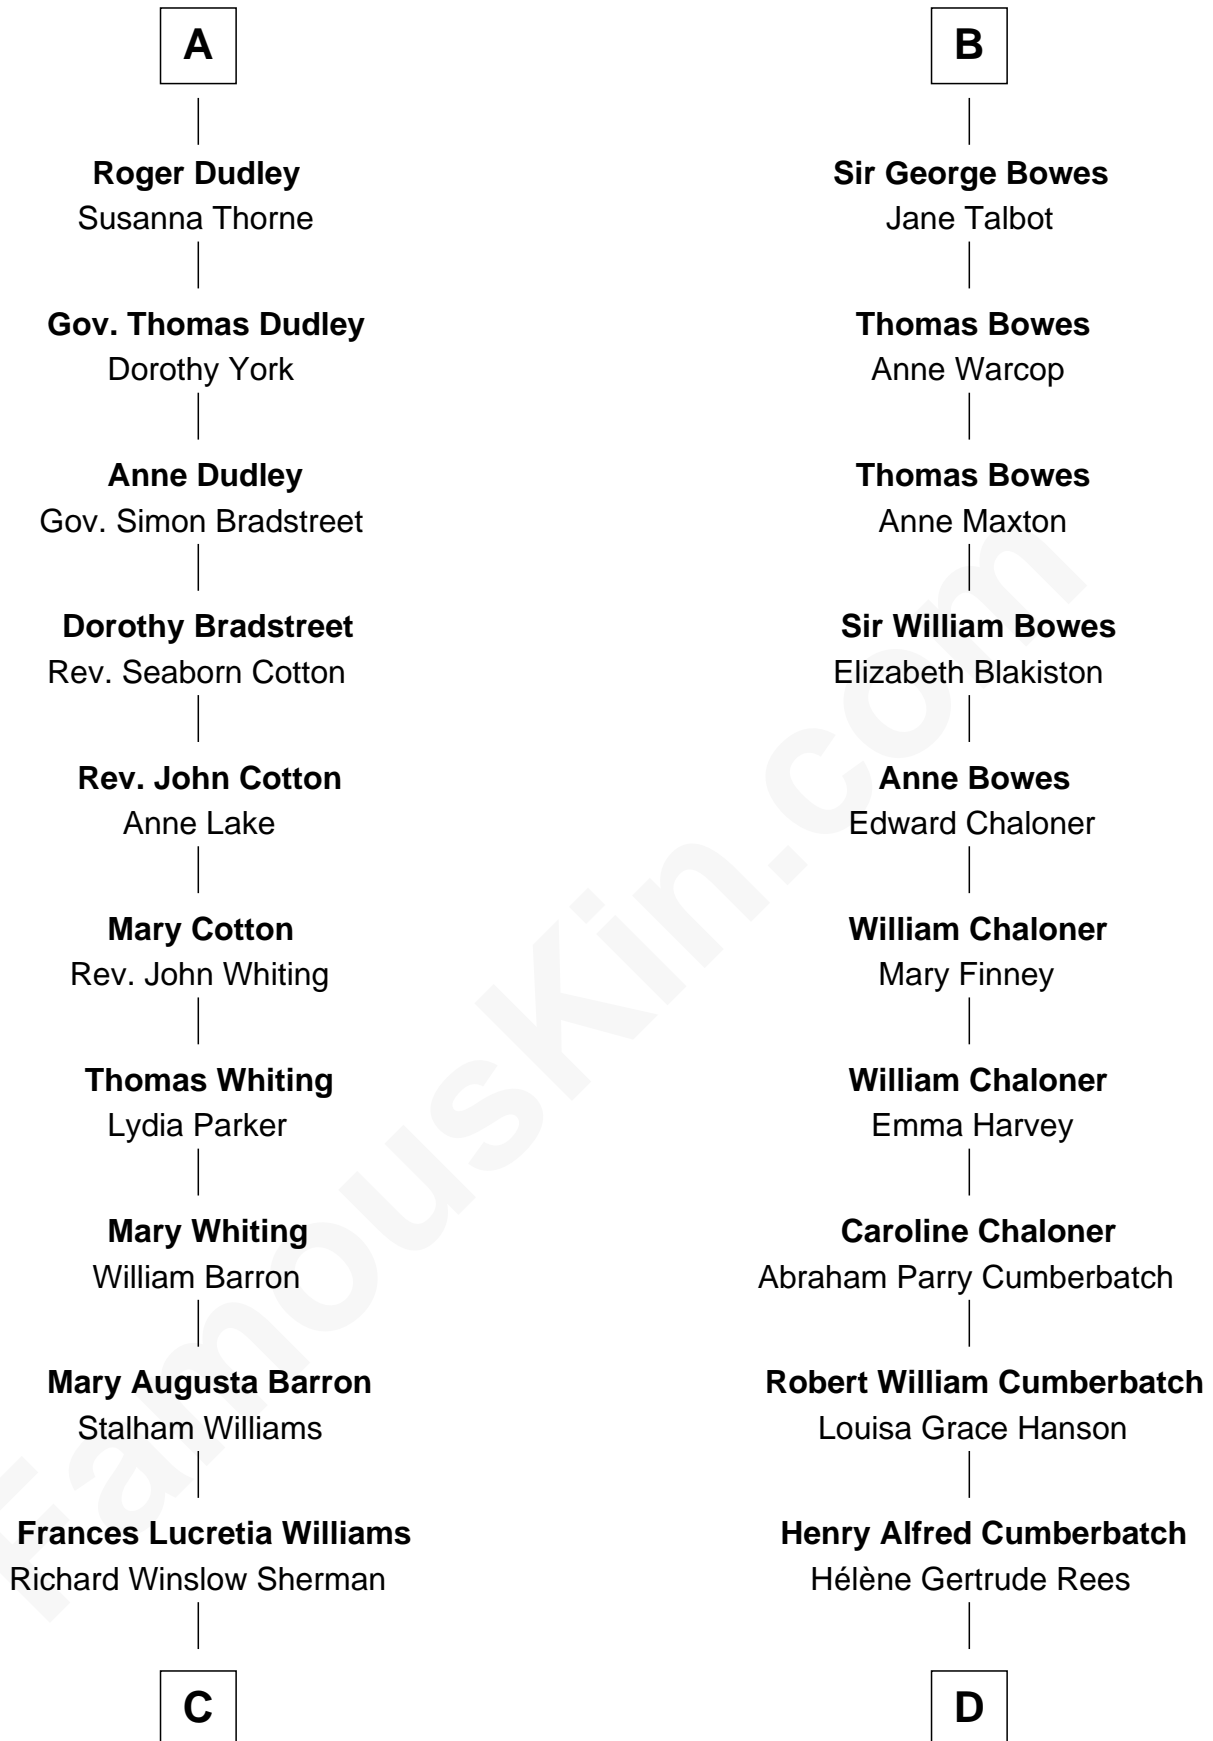

FamousKin.com Relationship Chart of

James Sherman

27th U.S. Vice-President

18th cousin 1 time removed of

Benedict Cumberbatch

Movie, Television and Stage Actor

Sir Maurice de Berkeley

Eve la Zouche

Thomas de Berkeley
Katherine de Clyvedon

Sir John Berkeley
Elizabeth Betteshorne

Elizabeth Berkeley
Sir John Sutton

Sir Edmund Sutton
Joyce Tiptoft

Sir Edward Sutton
Cecily Willoughby

Sir John Sutton
Cecily Grey

Sir Henry Dudley
----- Ashton

Probable

A

Isabel de Berkeley
Sir Robert de Clifford

Sir Roger de Clifford
Maud de Beauchamp

Katherine de Clifford
Sir Ralph de Greystoke

Joan de Greystoke
Sir William Bowes

Sir William Bowes
Maud FitzHugh

Sir Ralph Bowes
Margery Conyers

Richard Bowes
Elizabeth Aske

B

C

Mary Frances Sherman
Richard Updike Sherman

James Sherman
27th U.S. Vice-President

D

Henry Carlton Cumberbatch
Pauline Ellen Laing Congdon