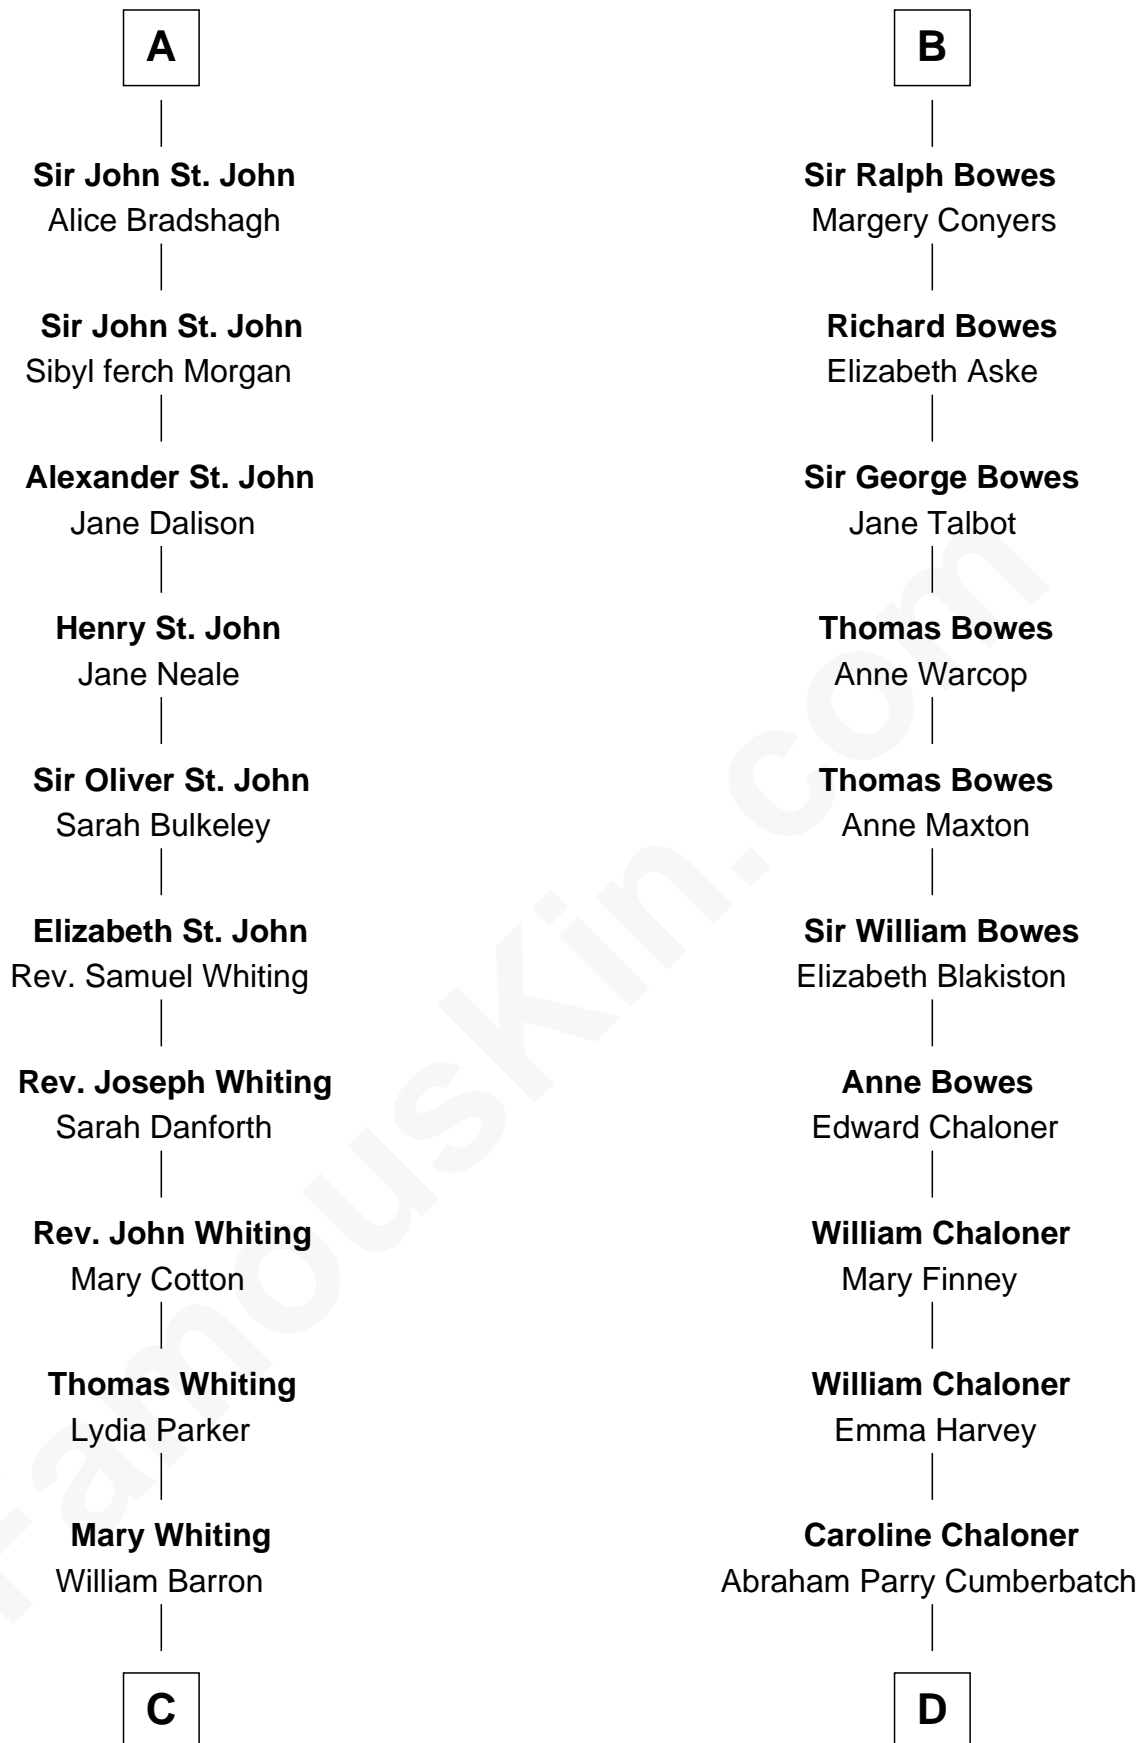

FamousKin.com Relationship Chart of

James Sherman

27th U.S. Vice-President

20th cousin 1 time removed of

Benedict Cumberbatch

Movie, Television and Stage Actor

Sir William de Beauchamp

Isabel Mauduit

Guy de Beauchamp

Alice de Toeni

Sir Thomas de Beauchamp

Katherine de Mortimer

Maud de Beauchamp

Sir Roger de Clifford

Katherine de Clifford

Sir Ralph de Greystoke

Joan de Greystoke

Sir William Bowes

Sir William Bowes

Maud FitzHugh

B

C

Mary Augusta Barron
Stalham Williams

Frances Lucretia Williams
Richard Winslow Sherman