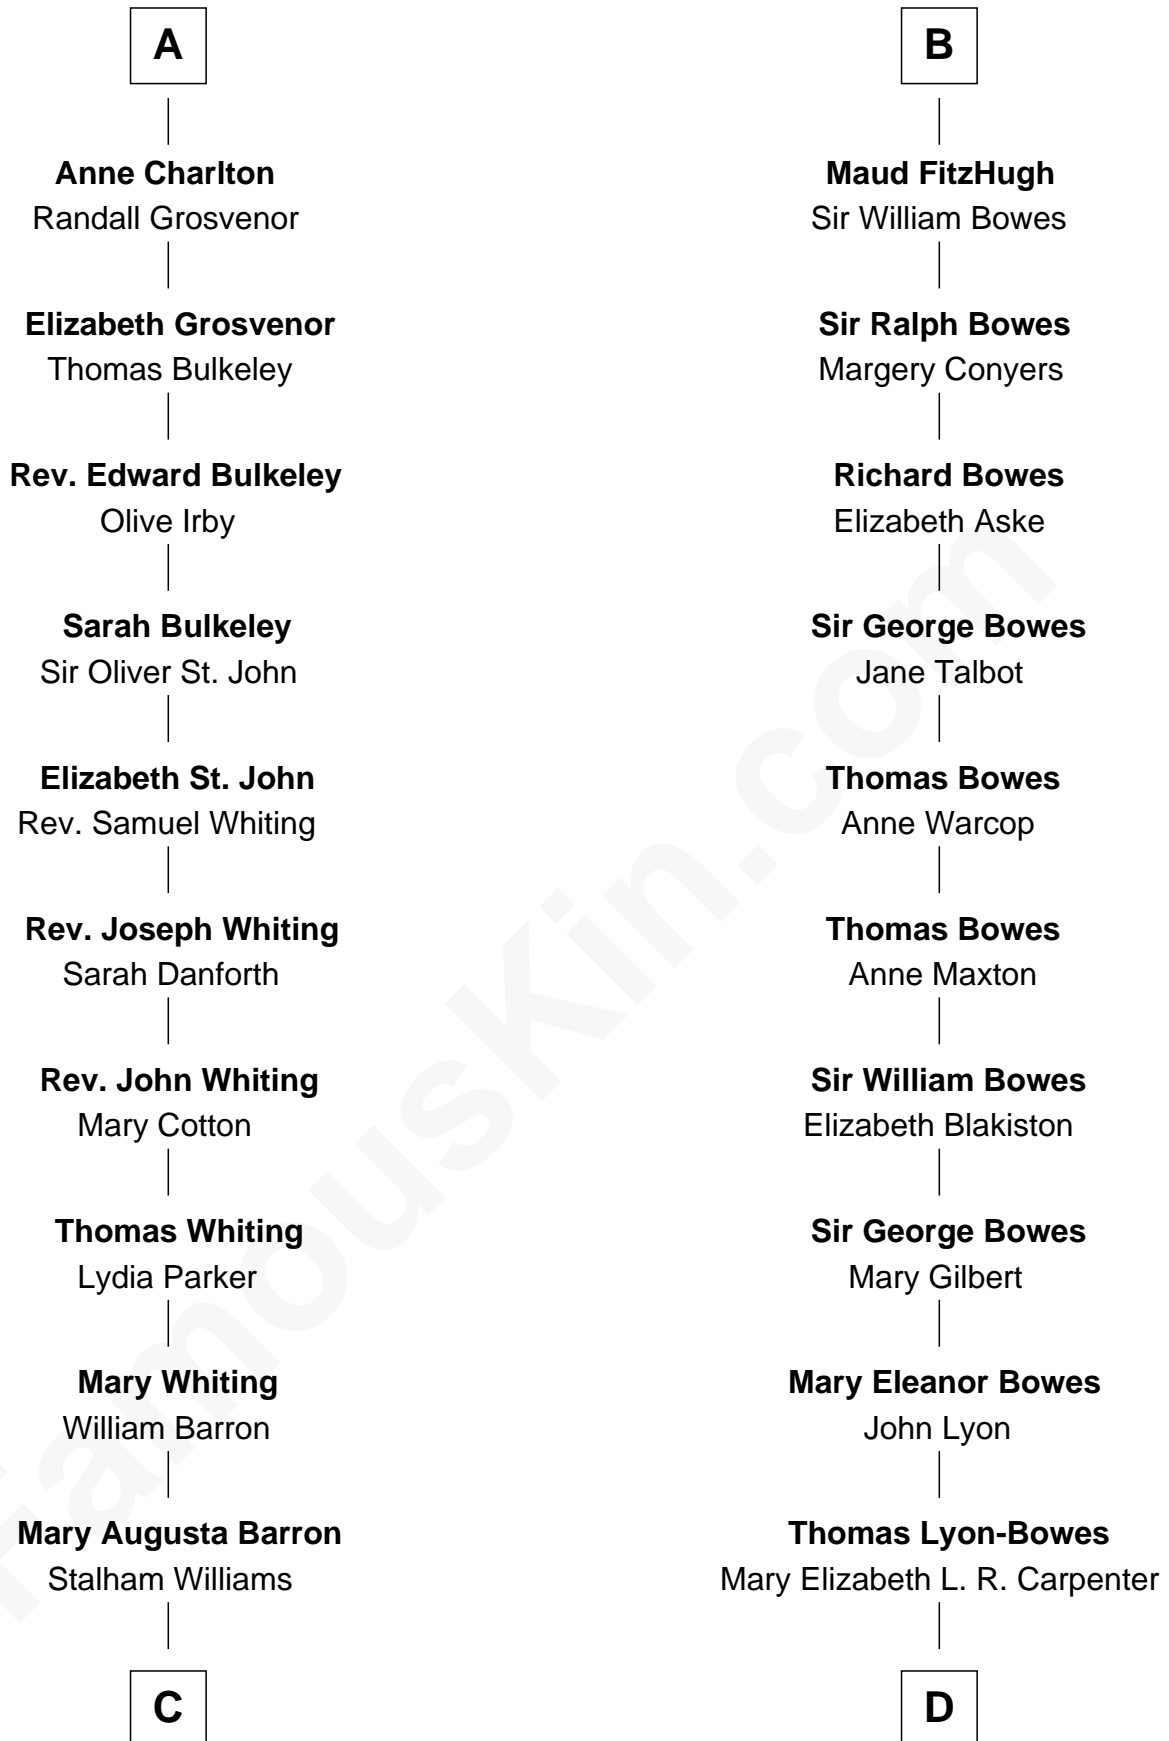

FamousKin.com Relationship Chart of

James Sherman

27th U.S. Vice-President

19th cousin 2 times removed of

Queen Elizabeth II

Queen of the United Kingdom

Sir Roger de Somery

Nichole d'Aubenev

C

Frances Lucretia Williams
Richard Winslow Sherman

Mary Frances Sherman
Richard Updike Sherman

James Sherman
27th U.S. Vice-President

D

Thomas George Lyon-Bowes
Charlotte Grimstead

Claude Bowes-Lyon
Frances Dora Smith