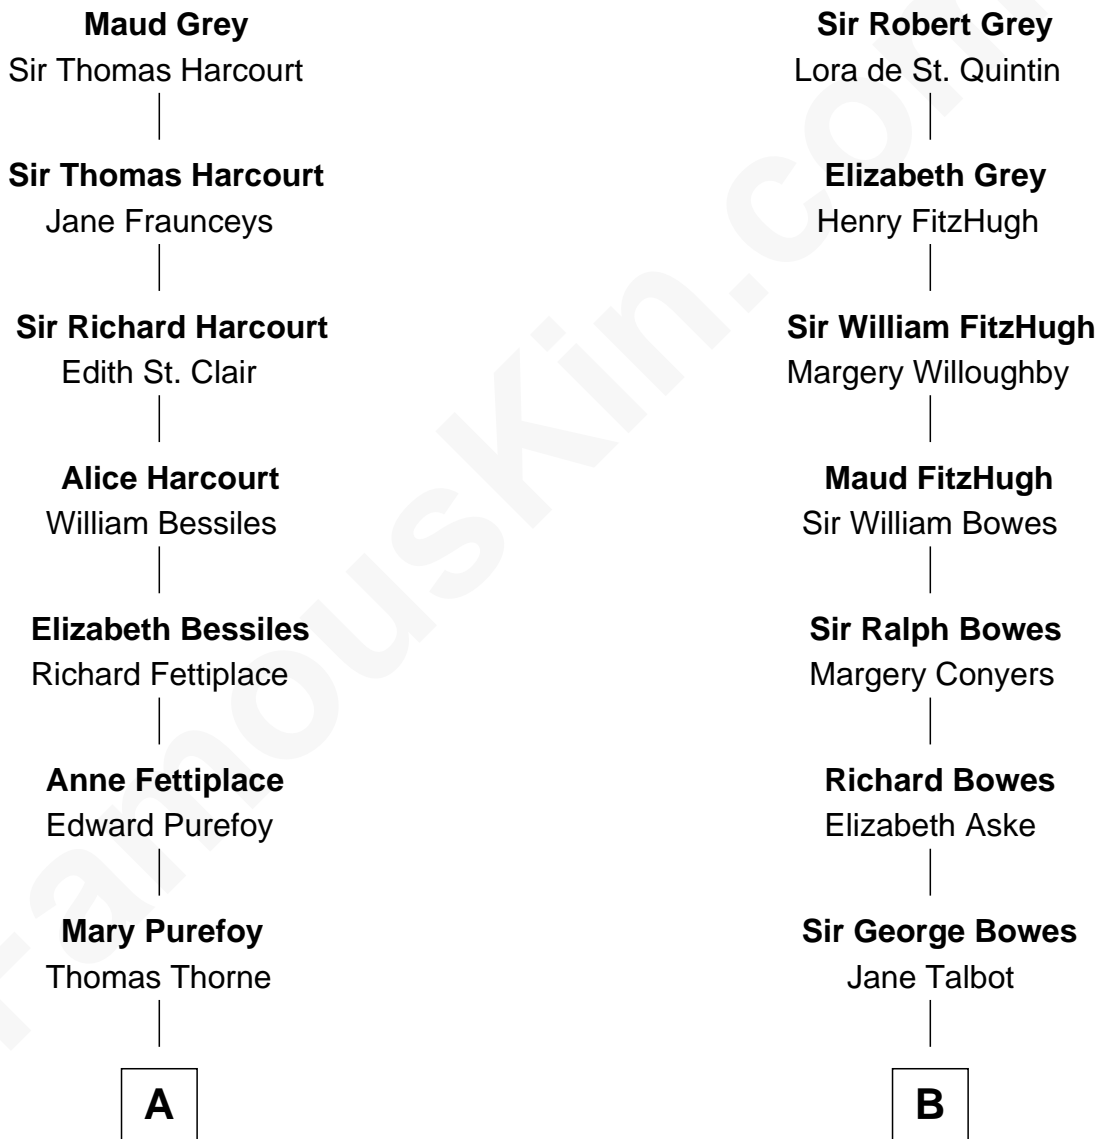

# FamousKin.com Relationship Chart of

**James Sherman**

*27th U.S. Vice-President*

17th cousin 1 time removed of

**Queen Elizabeth II**

*Queen of the United Kingdom*

**Sir John Grey**

Avice Marmion

**C**

—  
**Mary Frances Sherman**  
Richard Updike Sherman

—  
**James Sherman**  
*27th U.S. Vice-President*

FamousKin.com