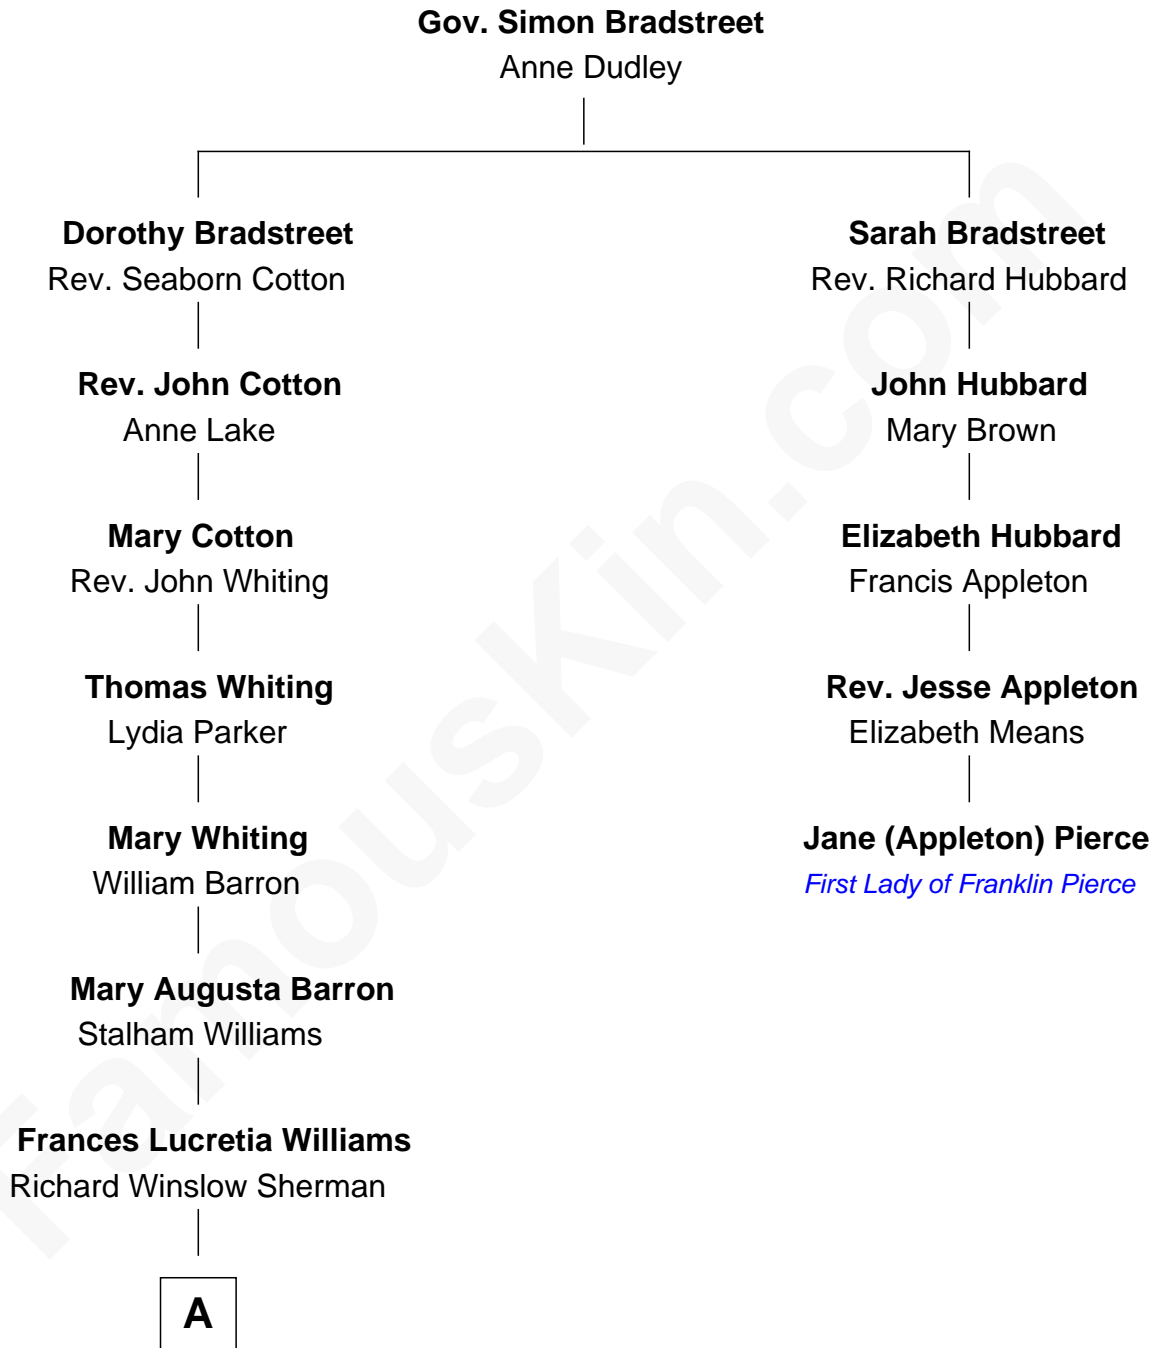

FamousKin.com Relationship Chart of

James Sherman

27th U.S. Vice-President

4th cousin 4 times removed of

Jane (Appleton) Pierce

First Lady of President Franklin Pierce

A

—
Mary Frances Sherman
Richard Updike Sherman

—
James Sherman
27th U.S. Vice-President

FamousKin.com