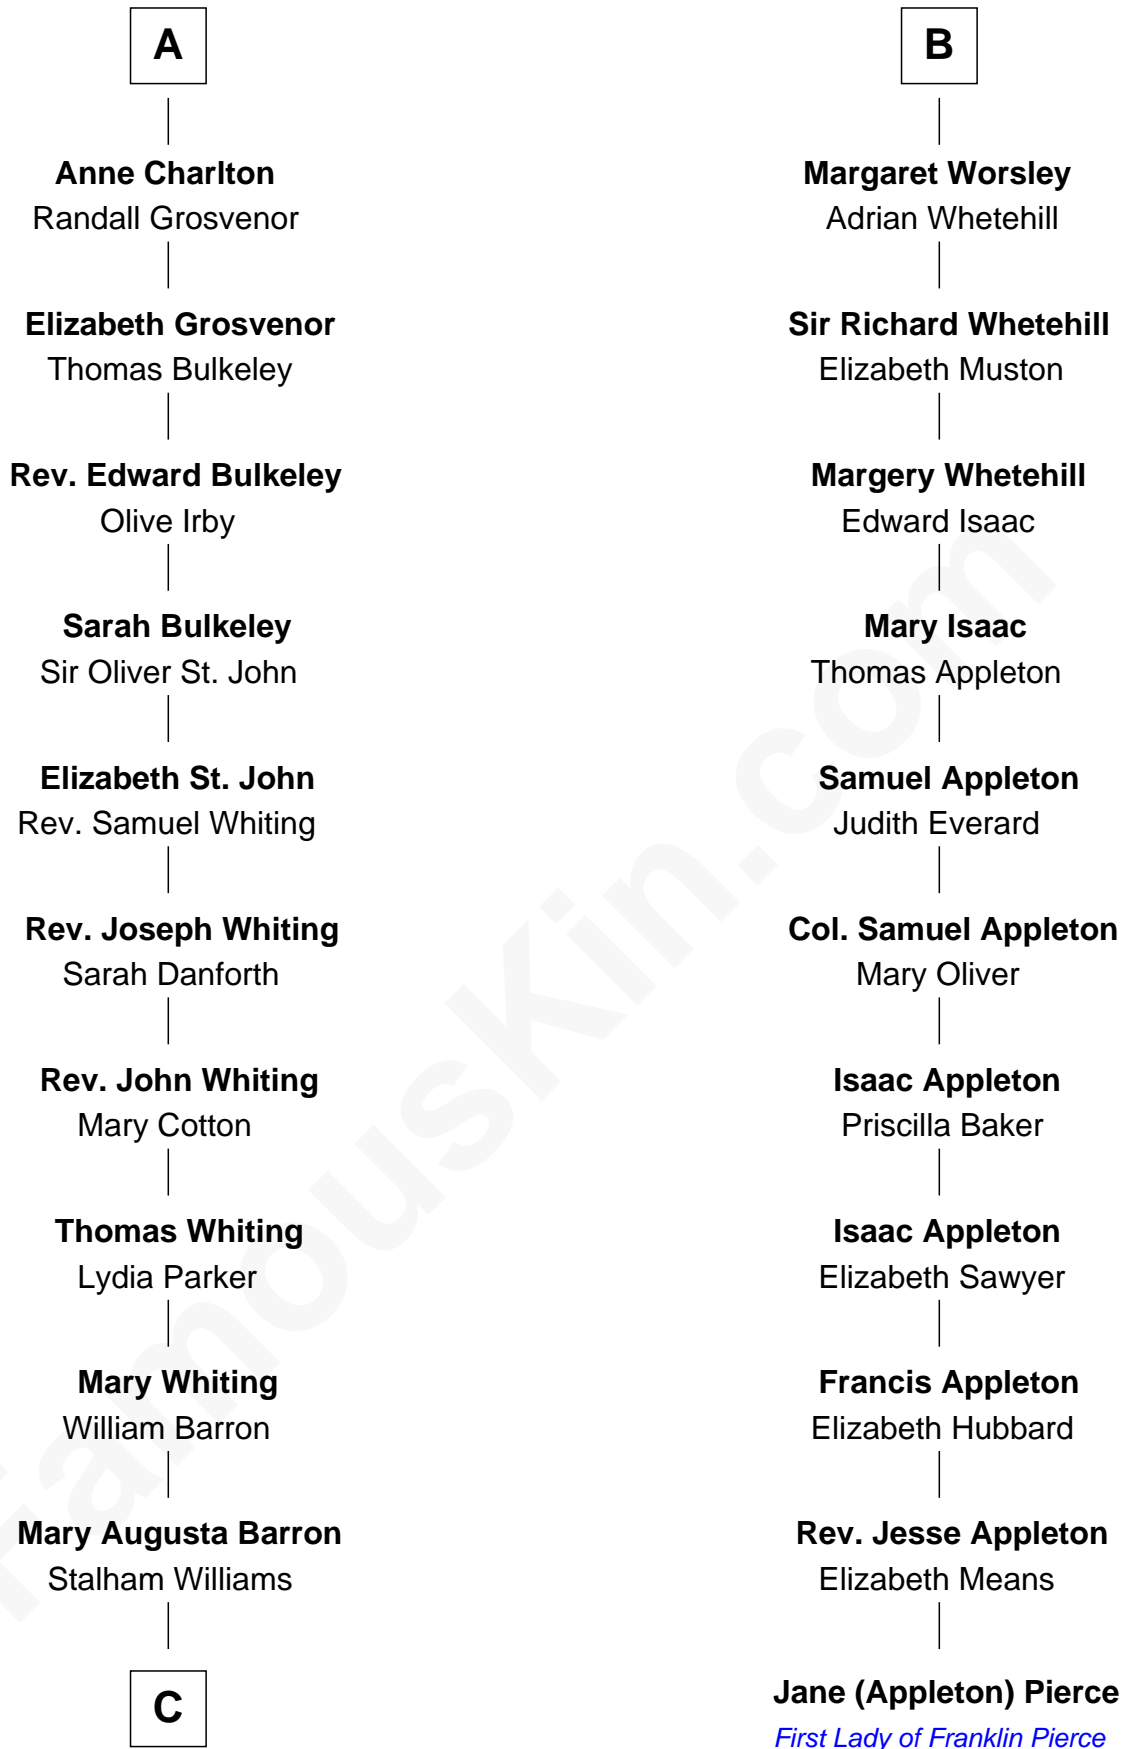

FamousKin.com Relationship Chart of

James Sherman

27th U.S. Vice-President

17th cousin 2 times removed of

Jane (Appleton) Pierce

First Lady of President Franklin Pierce

Sir Roger de Somery

Nichole d'Aubenev

Maud de Somery
Sir Henry de Erdington

Sir Henry de Erdington
Joan de Wolvey

Sir Giles de Erdington
Elizabeth de Tolthorpe

Margaret de Erdington
Sir Roger Corbet

Sir Robert Corbet
Margaret - - - - -

Mary Corbet
Robert Charlton

Richard Charlton
Elizabeth Mainwaring

A

Joan de Somery
John IV le Strange

John V le Strange
Maud de Walton

Elizabeth le Strange
Gruffydd ap Madog

Gruffydd Fychan ap Gruffydd
Elen ferch Thomas ap Llewelyn

Lowri ferch Gruffydd Fychan
Robert Puleston

Angharad Puleston
Edwart Trevor ap Daffyd

Rose Trevor ferch Edwart
Otwell Worsley

B

C

—
Frances Lucretia Williams

Richard Winslow Sherman

—
Mary Frances Sherman

Richard Updike Sherman