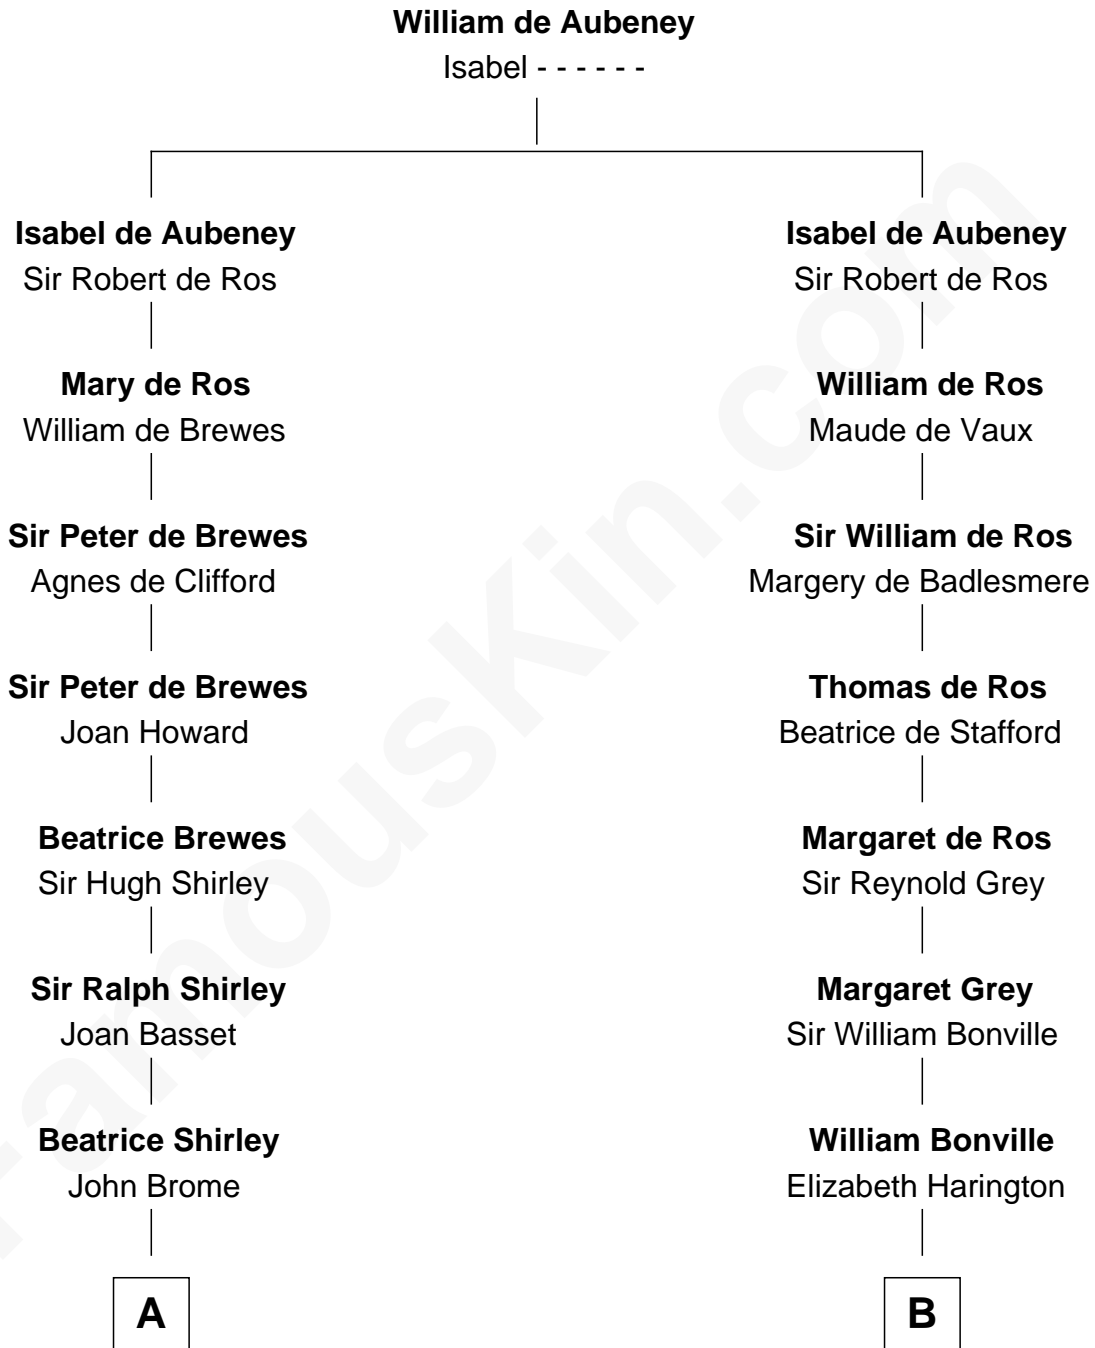

FamousKin.com Relationship Chart of

James Sherman

27th U.S. Vice-President

18th cousin 1 time removed of

Jane (Appleton) Pierce

First Lady of President Franklin Pierce

C

Richard Winslow Sherman
Frances Lucretia Williams

Mary Frances Sherman
Richard Updike Sherman

James Sherman
27th U.S. Vice-President

D

Rev. Jesse Appleton
Elizabeth Means

Jane (Appleton) Pierce
First Lady of Franklin Pierce

FamousKin.com