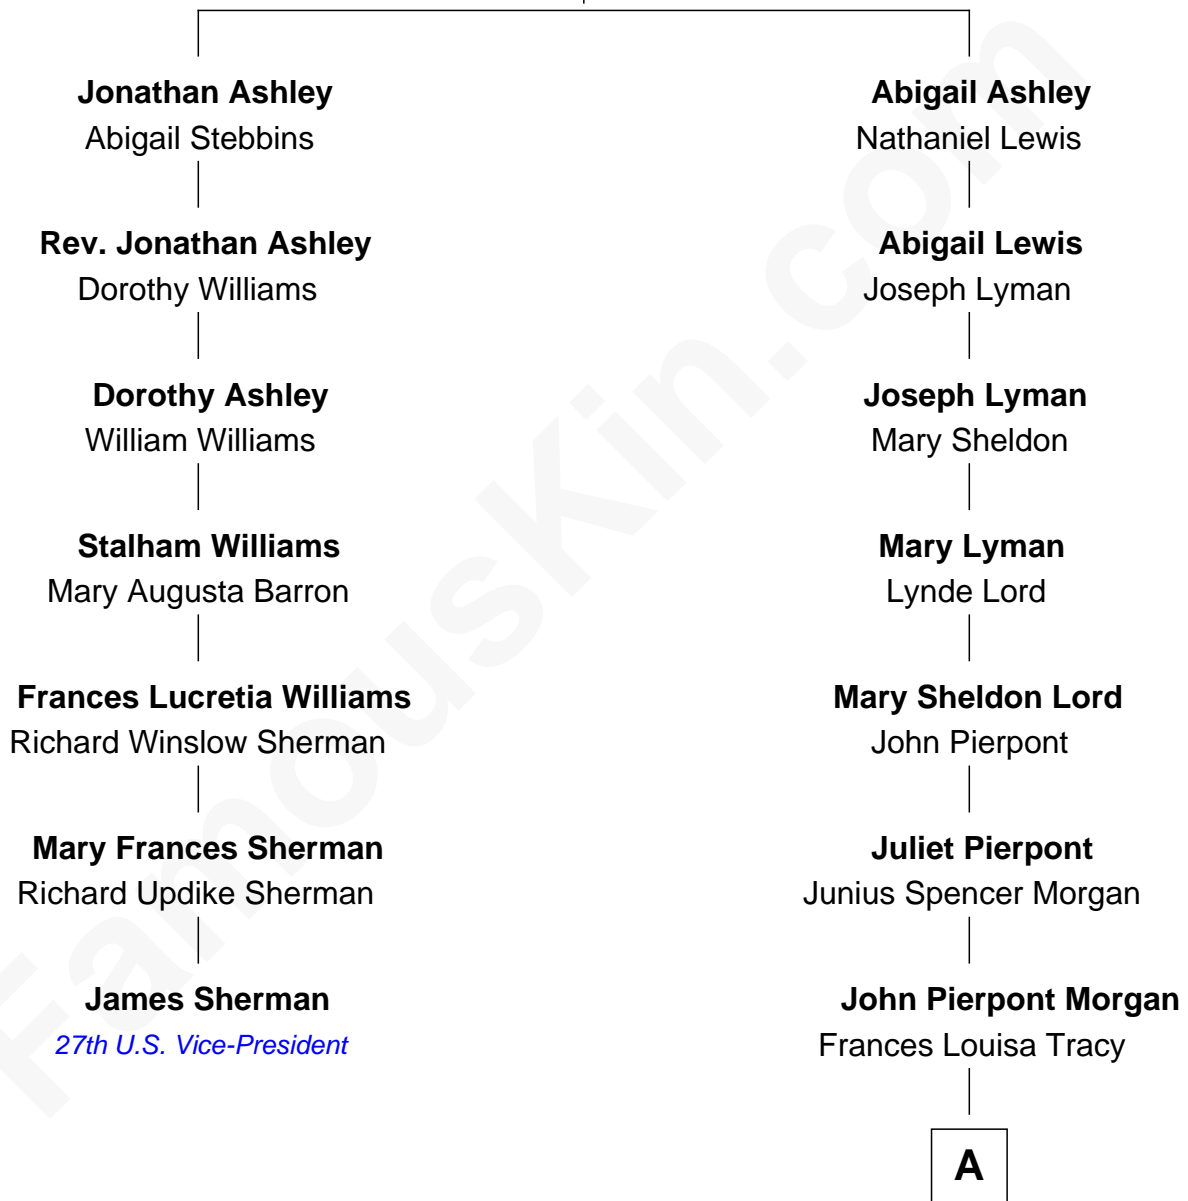

FamousKin.com Relationship Chart of

James Sherman

27th U.S. Vice-President

6th cousin 2 times removed of

Henry Sturgis Morgan

Co-Founder of Morgan Stanley

David Ashley
Hannah Glover

A

|
John Pierpont Morgan

Jane Norton Grew

|
Henry Sturgis Morgan

Co-Founder of Morgan Stanley

FamousKin.com