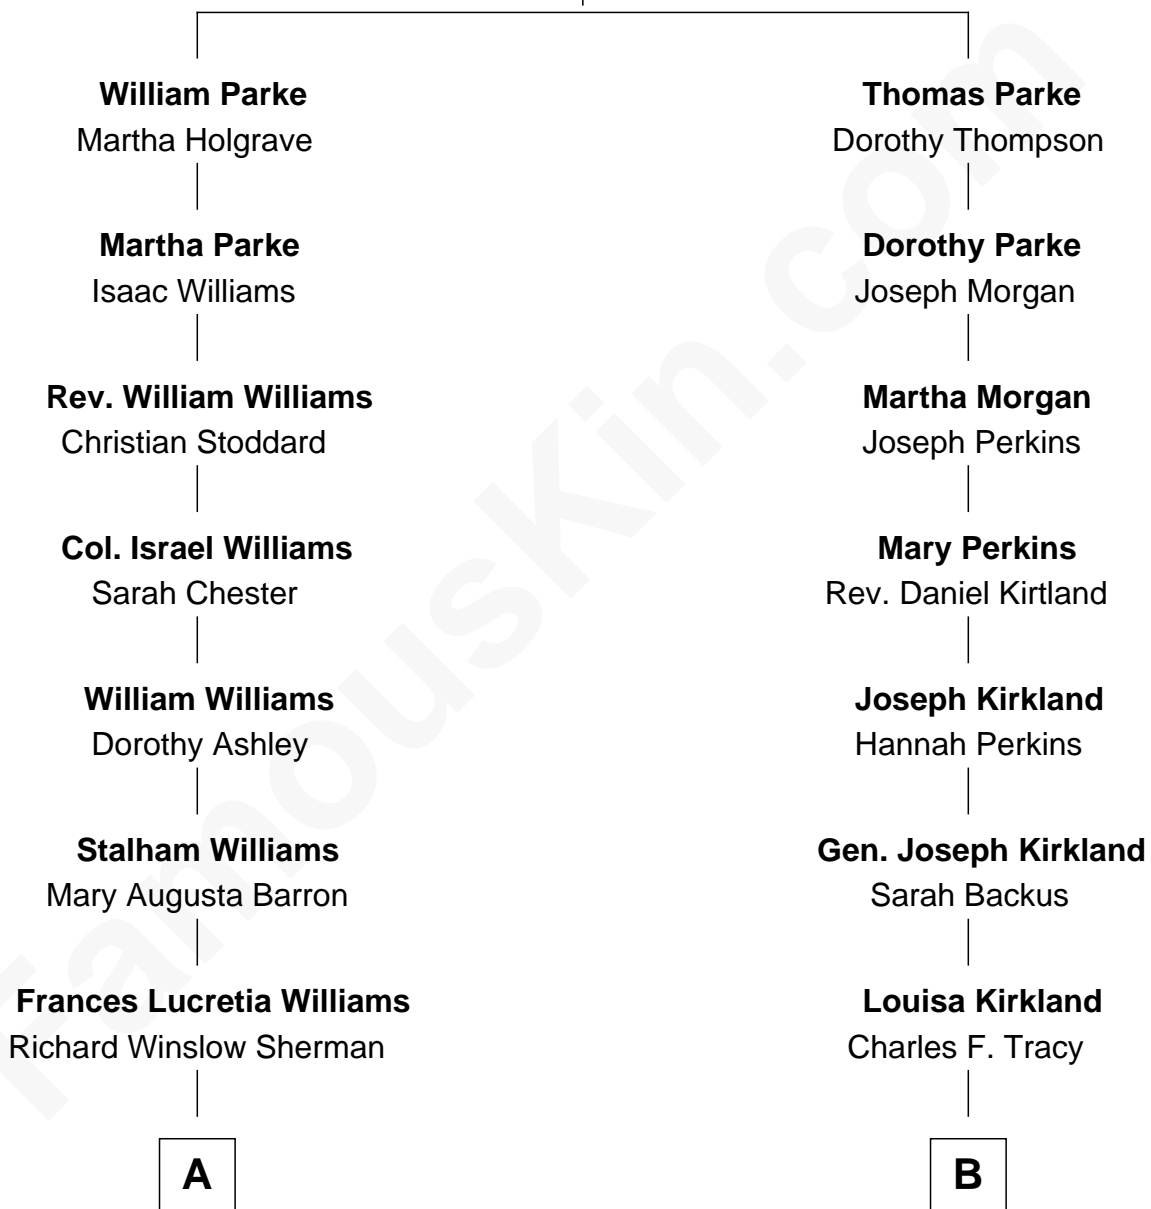

FamousKin.com Relationship Chart of

James Sherman

27th U.S. Vice-President

8th cousin 1 time removed of

Henry Sturgis Morgan

Co-Founder of Morgan Stanley

Robert Parke
Martha Chaplin

A

Mary Frances Sherman
Richard Updike Sherman

James Sherman
27th U.S. Vice-President

B

Frances Louisa Tracy
John Pierpont Morgan

John Pierpont Morgan
Jane Norton Grew

Henry Sturgis Morgan
Co-Founder of Morgan Stanley