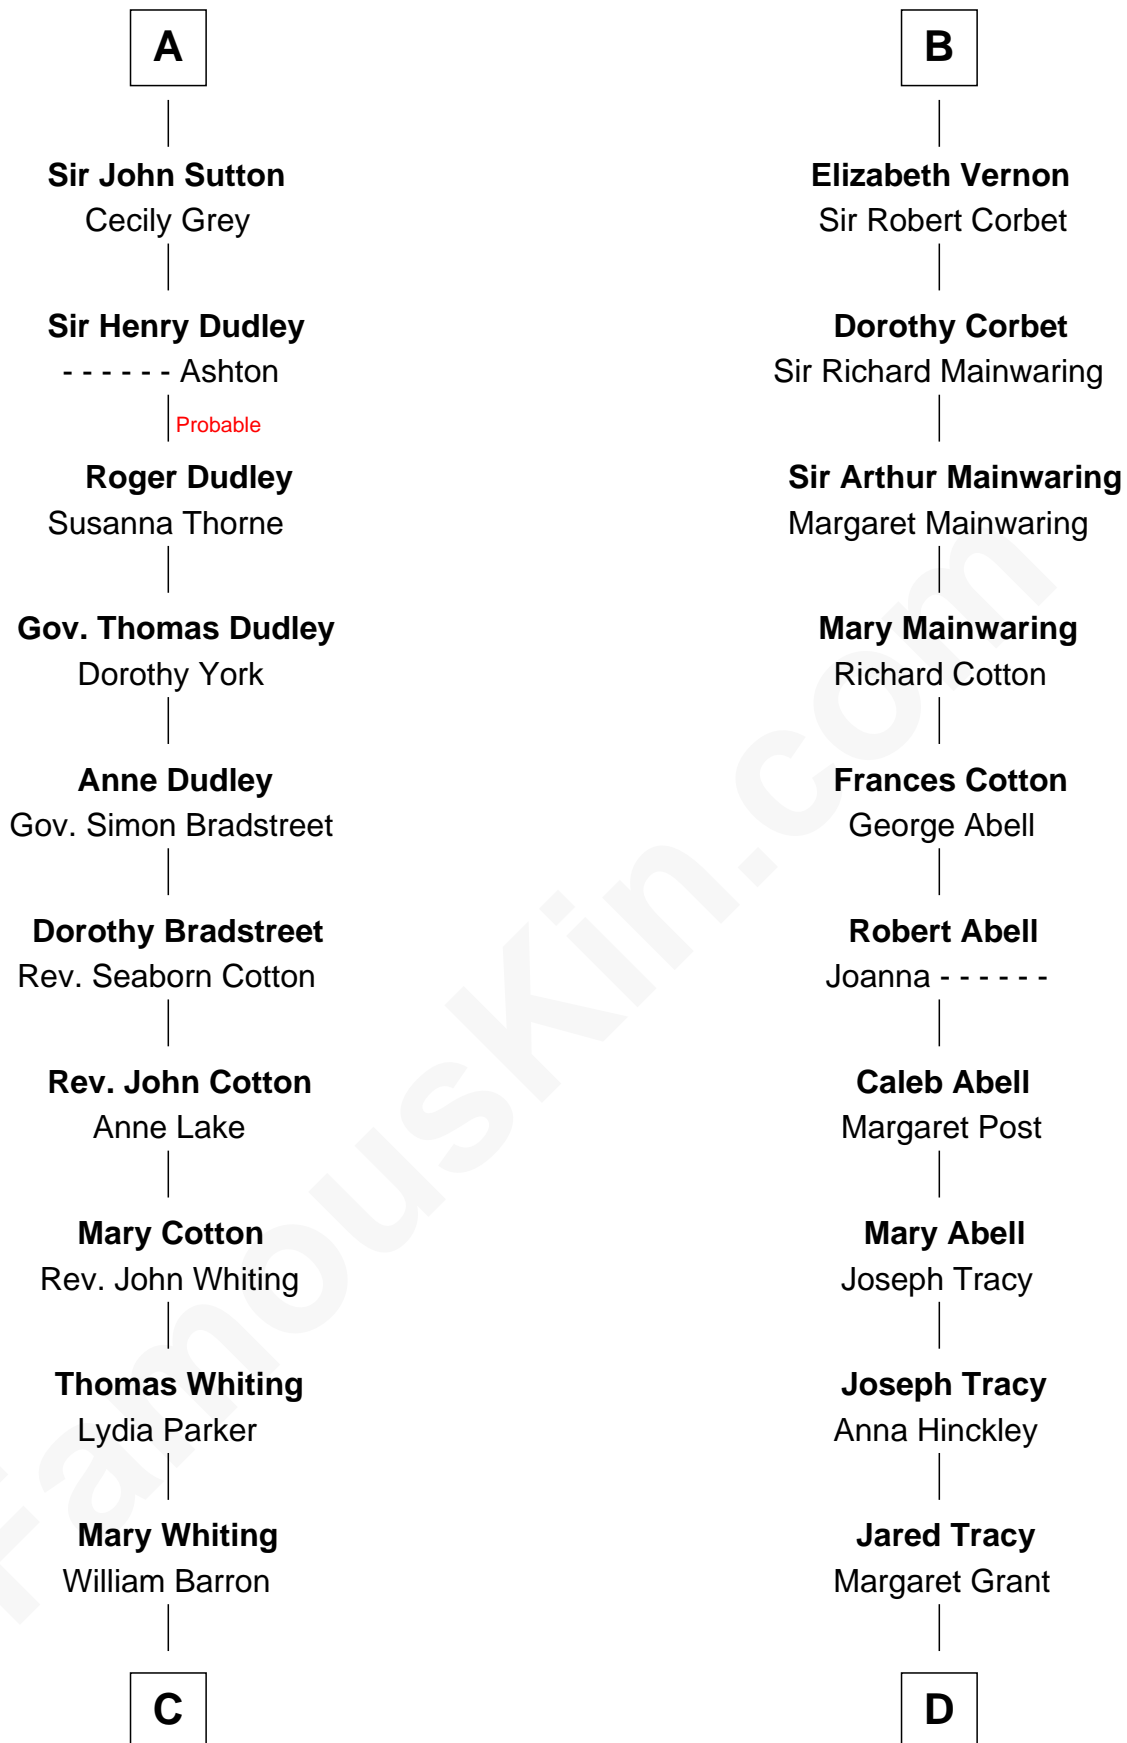

FamousKin.com Relationship Chart of

James Sherman

27th U.S. Vice-President

20th cousin 1 time removed of

Henry Sturgis Morgan

Co-Founder of Morgan Stanley

C

Mary Augusta Barron
Stalham Williams

Frances Lucretia Williams
Richard Winslow Sherman

Mary Frances Sherman
Richard Updike Sherman

James Sherman
27th U.S. Vice-President

D

William Gedney Tracy
Rachel Huntington

Charles F. Tracy
Louisa Kirkland