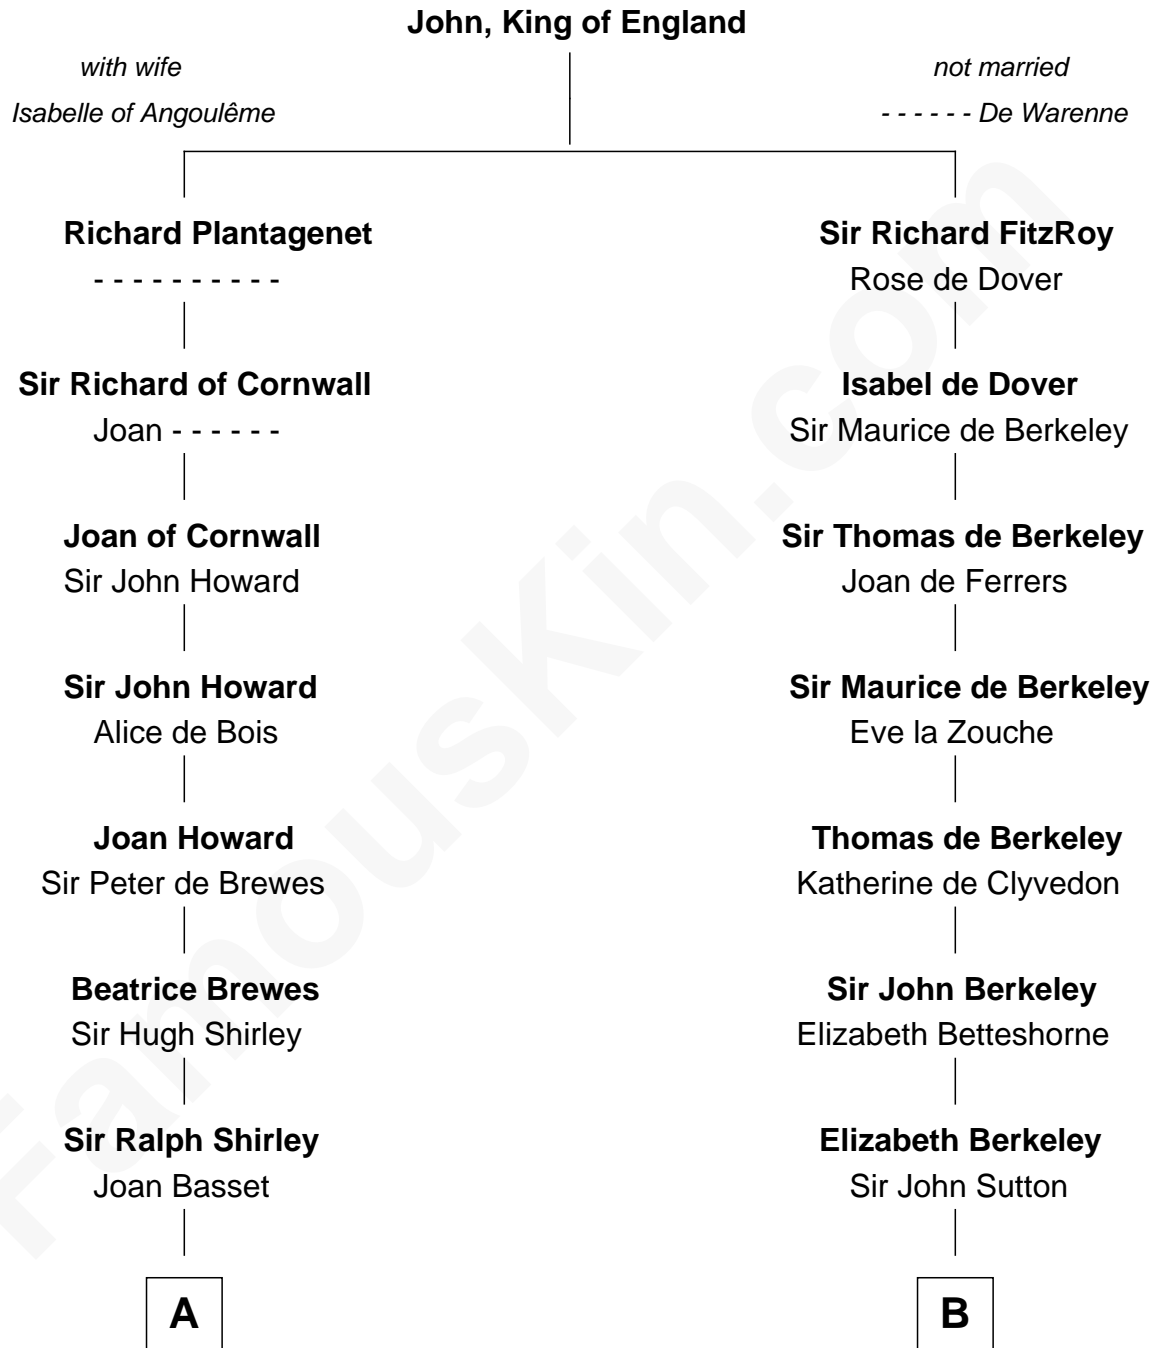

FamousKin.com Relationship Chart of

James Sherman

27th U.S. Vice-President

20th cousin 1 time removed of

Henry Sturgis Morgan

Co-Founder of Morgan Stanley

C

Jahaziel Sherman

Nancy Winslow

Richard Winslow Sherman

Frances Lucretia Williams

Mary Frances Sherman

Richard Updike Sherman

James Sherman

27th U.S. Vice-President

D