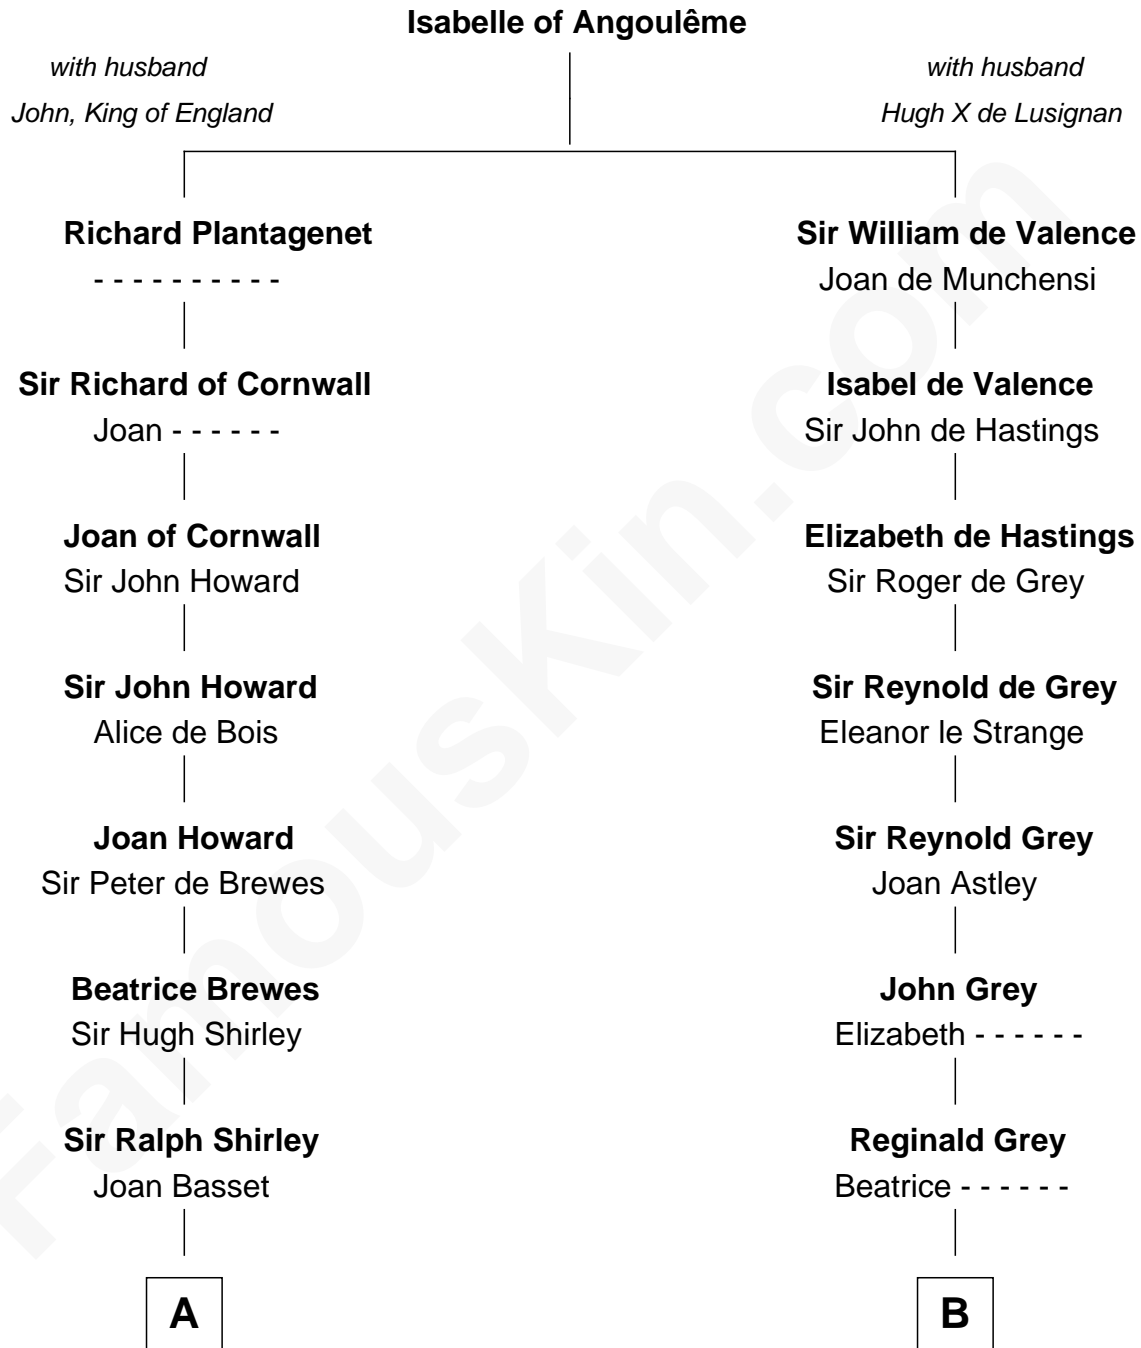

FamousKin.com Relationship Chart of

James Sherman

27th U.S. Vice-President

20th cousin 1 time removed of

Henry Sturgis Morgan

Co-Founder of Morgan Stanley

C

Jahaziel Sherman

Nancy Winslow

Richard Winslow Sherman

Frances Lucretia Williams

Mary Frances Sherman

Richard Updike Sherman

James Sherman

27th U.S. Vice-President

D

Mary Sheldon Lord

John Pierpont

Juliet Pierpont

Junius Spencer Morgan

John Pierpont Morgan

Frances Louisa Tracy

John Pierpont Morgan

Jane Norton Grew