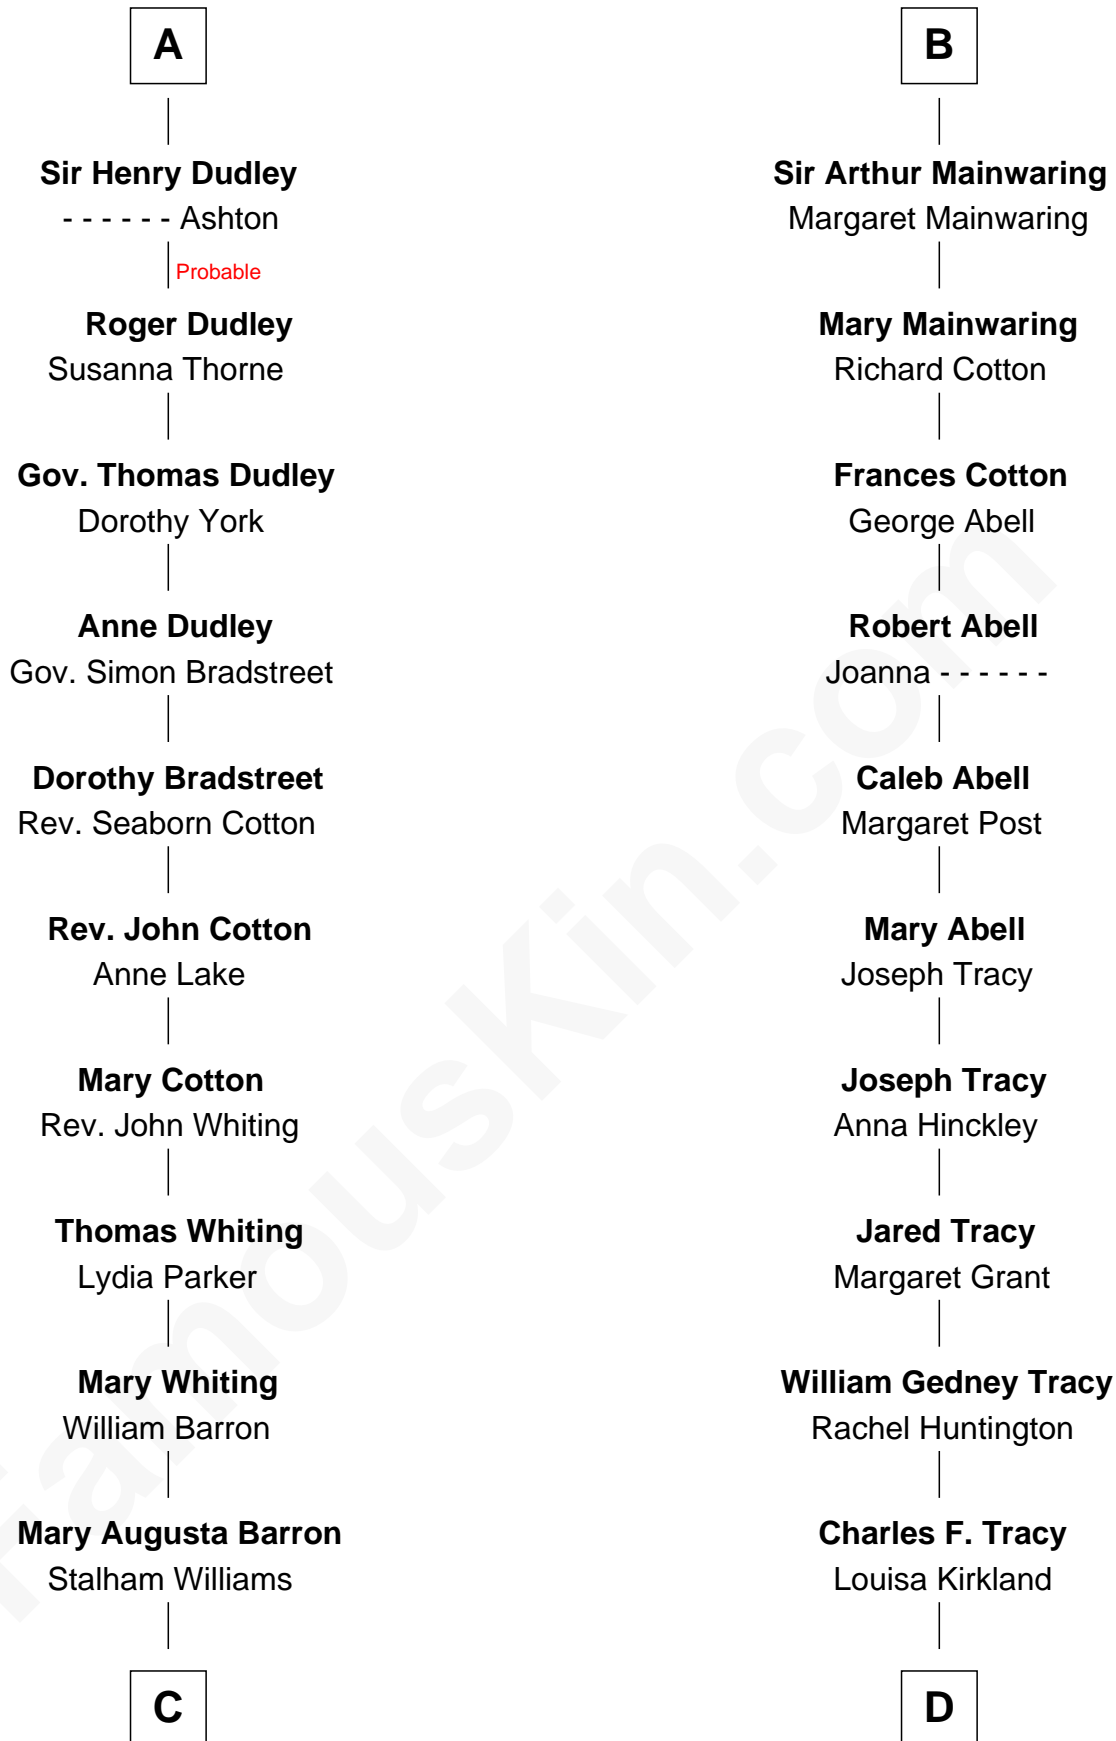

FamousKin.com Relationship Chart of

James Sherman

27th U.S. Vice-President

19th cousin of

Henry Sturgis Morgan

Co-Founder of Morgan Stanley

Sir William de Ros
Margery de Badlesmere

Thomas de Ros
Beatrice de Stafford

Margaret de Ros
Sir Reynold Grey

Margaret Grey
Sir William Bonville

William Bonville
Elizabeth Harington

William Bonville
Katherine Neville

Cecily Bonville
Thomas Grey

Cecily Grey
Sir John Sutton

A

Maud de Roos
John de Welles

Anne de Welles
James Butler

James Butler
Joan Beauchamp

Elizabeth Butler
John Talbot

Ann Talbot
Sir Henry Vernon

Elizabeth Vernon
Sir Robert Corbet

Dorothy Corbet
Sir Richard Mainwaring

B

C

Frances Lucretia Williams
Richard Winslow Sherman

Mary Frances Sherman
Richard Updike Sherman

James Sherman
27th U.S. Vice-President

D

Frances Louisa Tracy
John Pierpont Morgan

John Pierpont Morgan
Jane Norton Grew