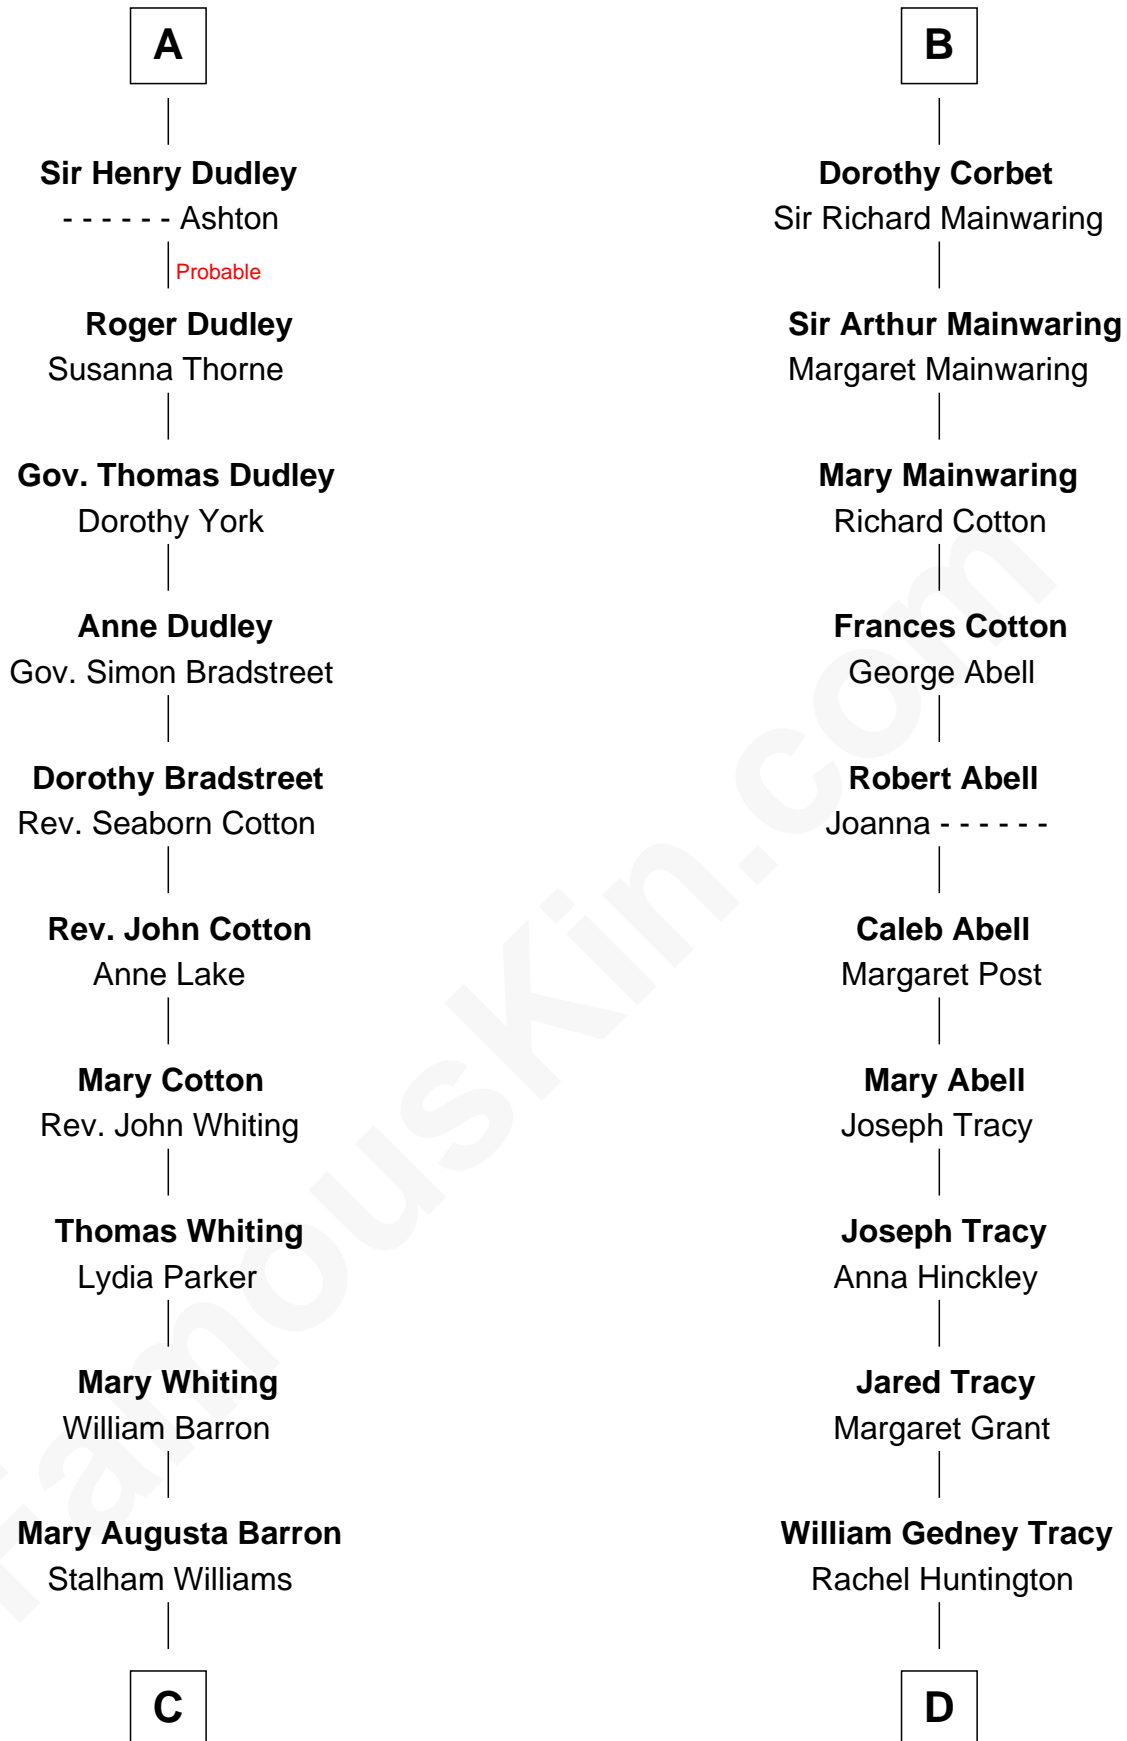

# FamousKin.com Relationship Chart of

**James Sherman**

*27th U.S. Vice-President*

19th cousin 1 time removed of

**Henry Sturgis Morgan**

*Co-Founder of Morgan Stanley*

**Ralph de Stafford**

Margaret de Audley

**William Bonville**

Katherine Neville

**Cecily Bonville**

Thomas Grey

**Cecily Grey**

Sir John Sutton

**A**

**Elizabeth de Stafford**

Sir Walter Devereux

**Elizabeth Devereux**

Sir Richard Corbet

**Sir Robert Corbet**

Elizabeth Vernon

**B**

**C**

**Frances Lucretia Williams**

Richard Winslow Sherman

**Mary Frances Sherman**

Richard Updike Sherman

**James Sherman**

*27th U.S. Vice-President*

**D**

**Charles F. Tracy**

Louisa Kirkland