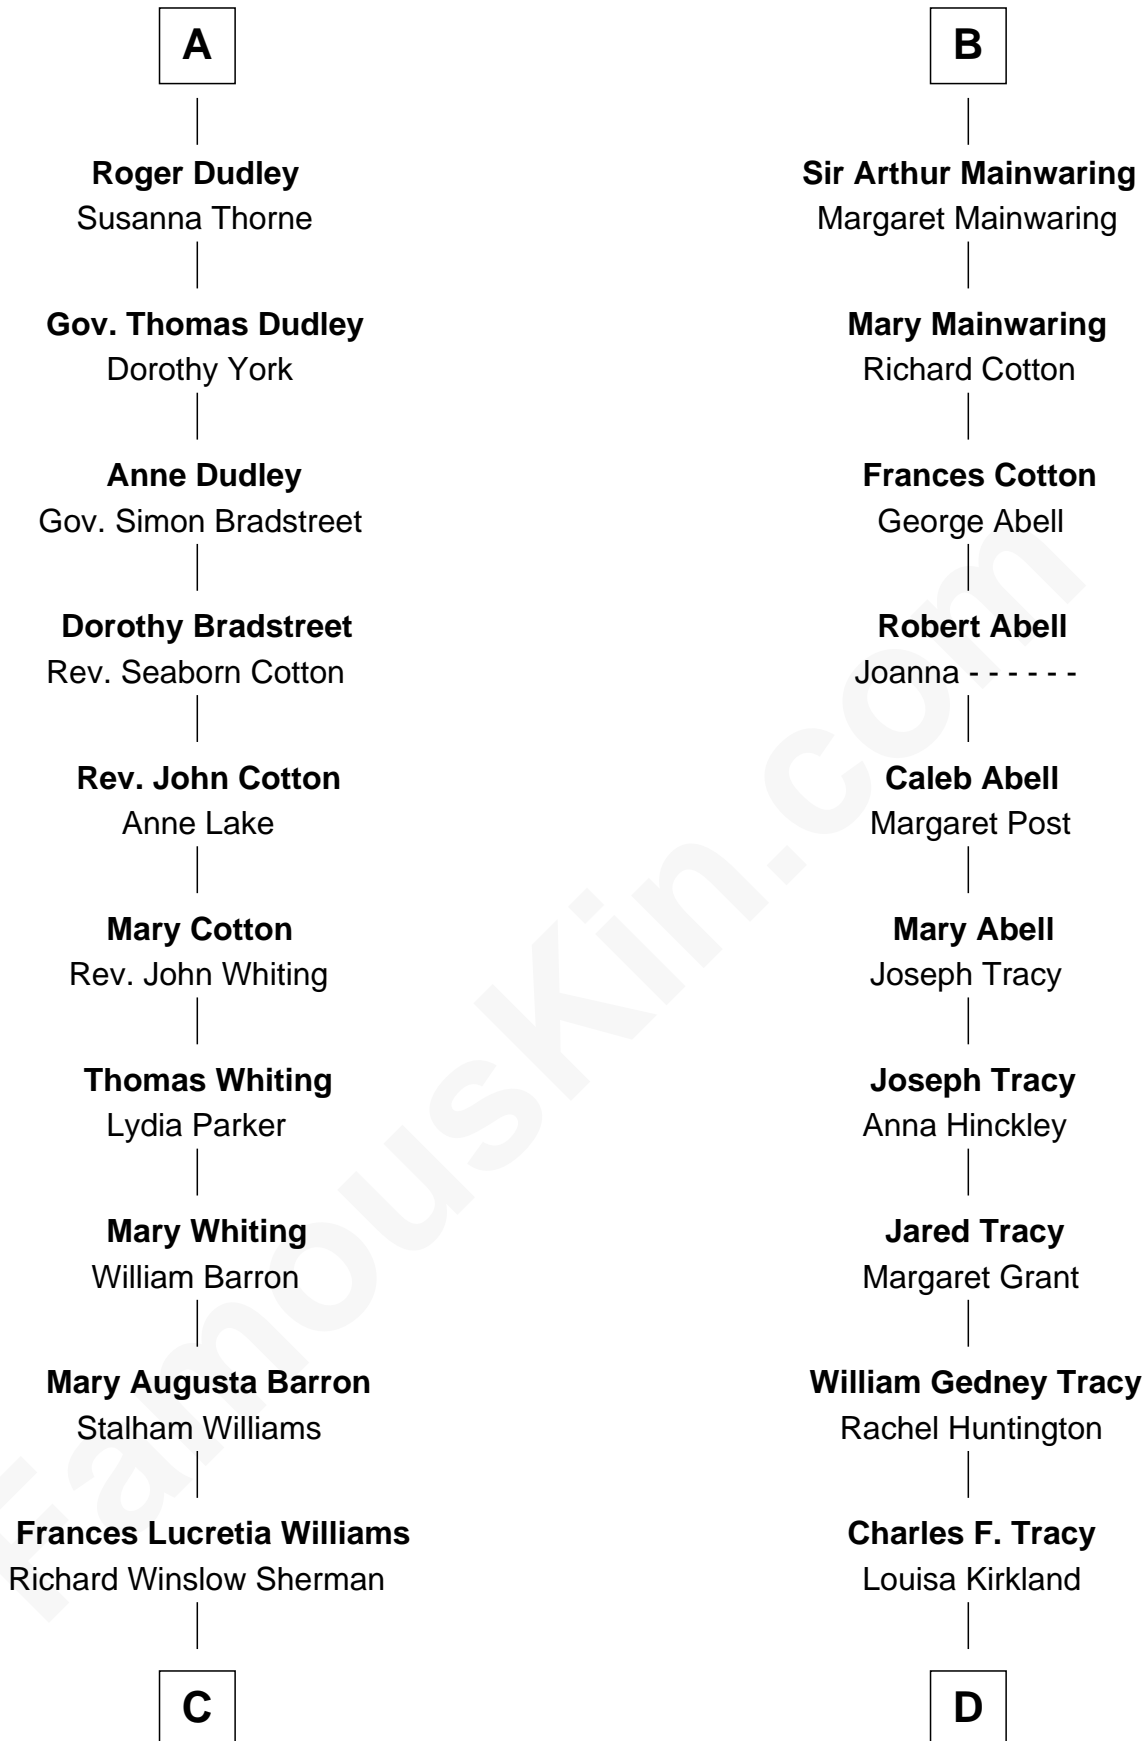

# FamousKin.com Relationship Chart of

**James Sherman**

*27th U.S. Vice-President*

18th cousin 1 time removed of

**Henry Sturgis Morgan**

*Co-Founder of Morgan Stanley*

**C**

**Mary Frances Sherman**  
Richard Updike Sherman

**James Sherman**  
*27th U.S. Vice-President*

**D**

**Frances Louisa Tracy**  
John Pierpont Morgan

**John Pierpont Morgan**  
Jane Norton Grew

**Henry Sturgis Morgan**  
*Co-Founder of Morgan Stanley*

FamousKin.com