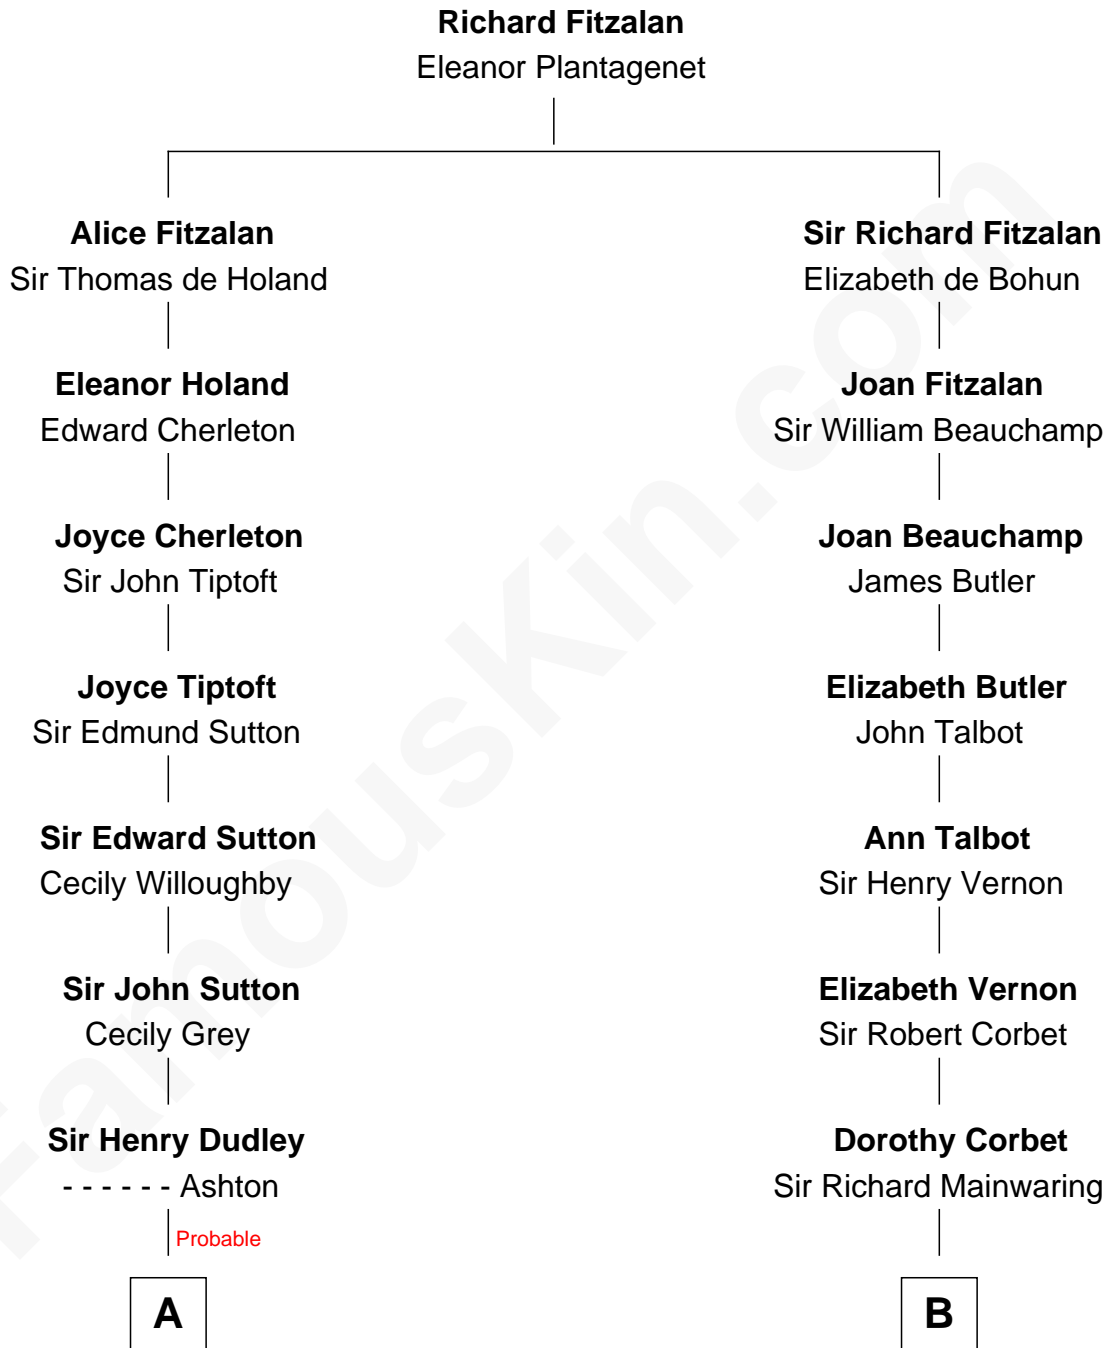

# FamousKin.com Relationship Chart of

**James Sherman**

*27th U.S. Vice-President*

18th cousin 1 time removed of

**Henry Sturgis Morgan**

*Co-Founder of Morgan Stanley*

**C**

**Mary Frances Sherman**  
Richard Updike Sherman

**James Sherman**  
*27th U.S. Vice-President*

**D**

**Frances Louisa Tracy**  
John Pierpont Morgan

**John Pierpont Morgan**  
Jane Norton Grew

**Henry Sturgis Morgan**  
*Co-Founder of Morgan Stanley*

FamousKin.com