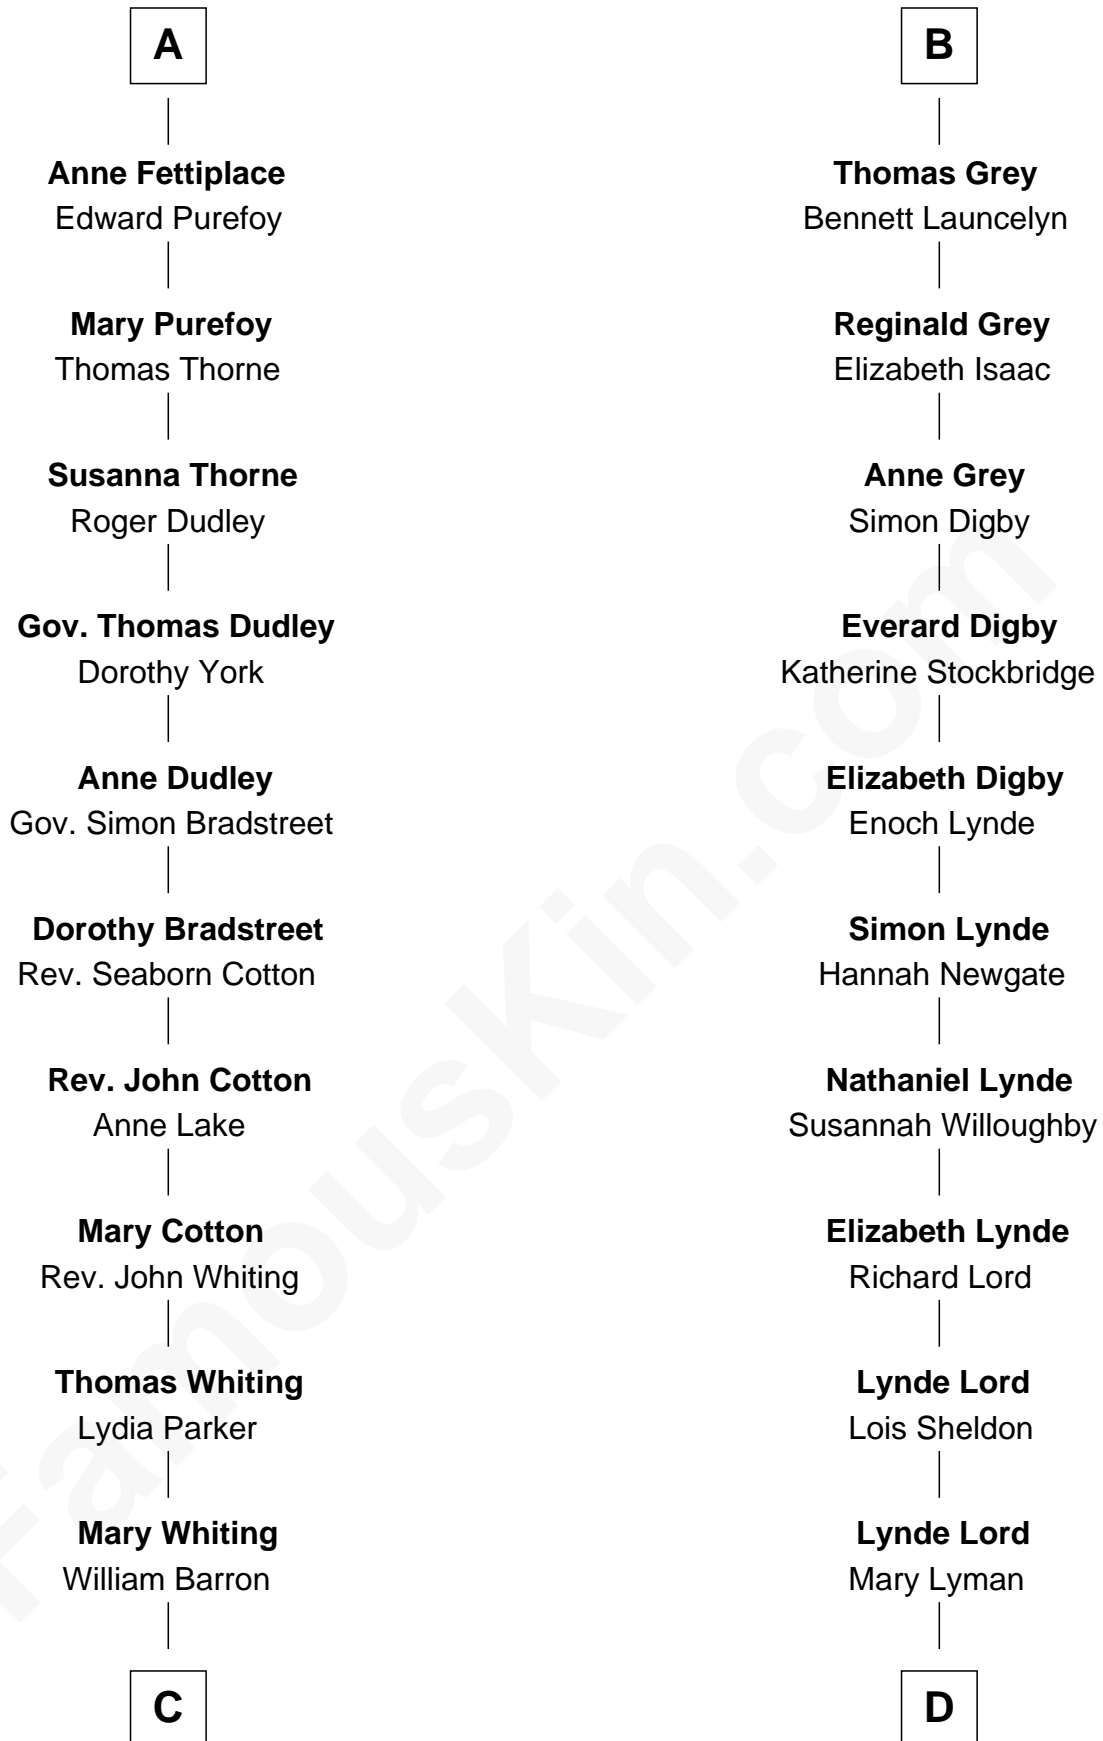

FamousKin.com Relationship Chart of

James Sherman

27th U.S. Vice-President

20th cousin 1 time removed of

Henry Sturgis Morgan

Co-Founder of Morgan Stanley

William de Odingsells

Ela FitzWalter

Sir Roger de Herdeburgh

Ela Herdeburgh

Sir William de Boteler

Ankaret le Boteler

John le Strange

Eleanor le Strange

Sir Reynold de Grey

Sir Reynold Grey

Joan Astley

John Grey

Elizabeth - - - - -

Reginald Grey

Beatrice - - - - -

B

C

Mary Augusta Barron
Stalham Williams

Frances Lucretia Williams
Richard Winslow Sherman

Mary Frances Sherman
Richard Updike Sherman

James Sherman
27th U.S. Vice-President

D

Mary Sheldon Lord
John Pierpont

Juliet Pierpont
Junius Spencer Morgan

John Pierpont Morgan
Frances Louisa Tracy