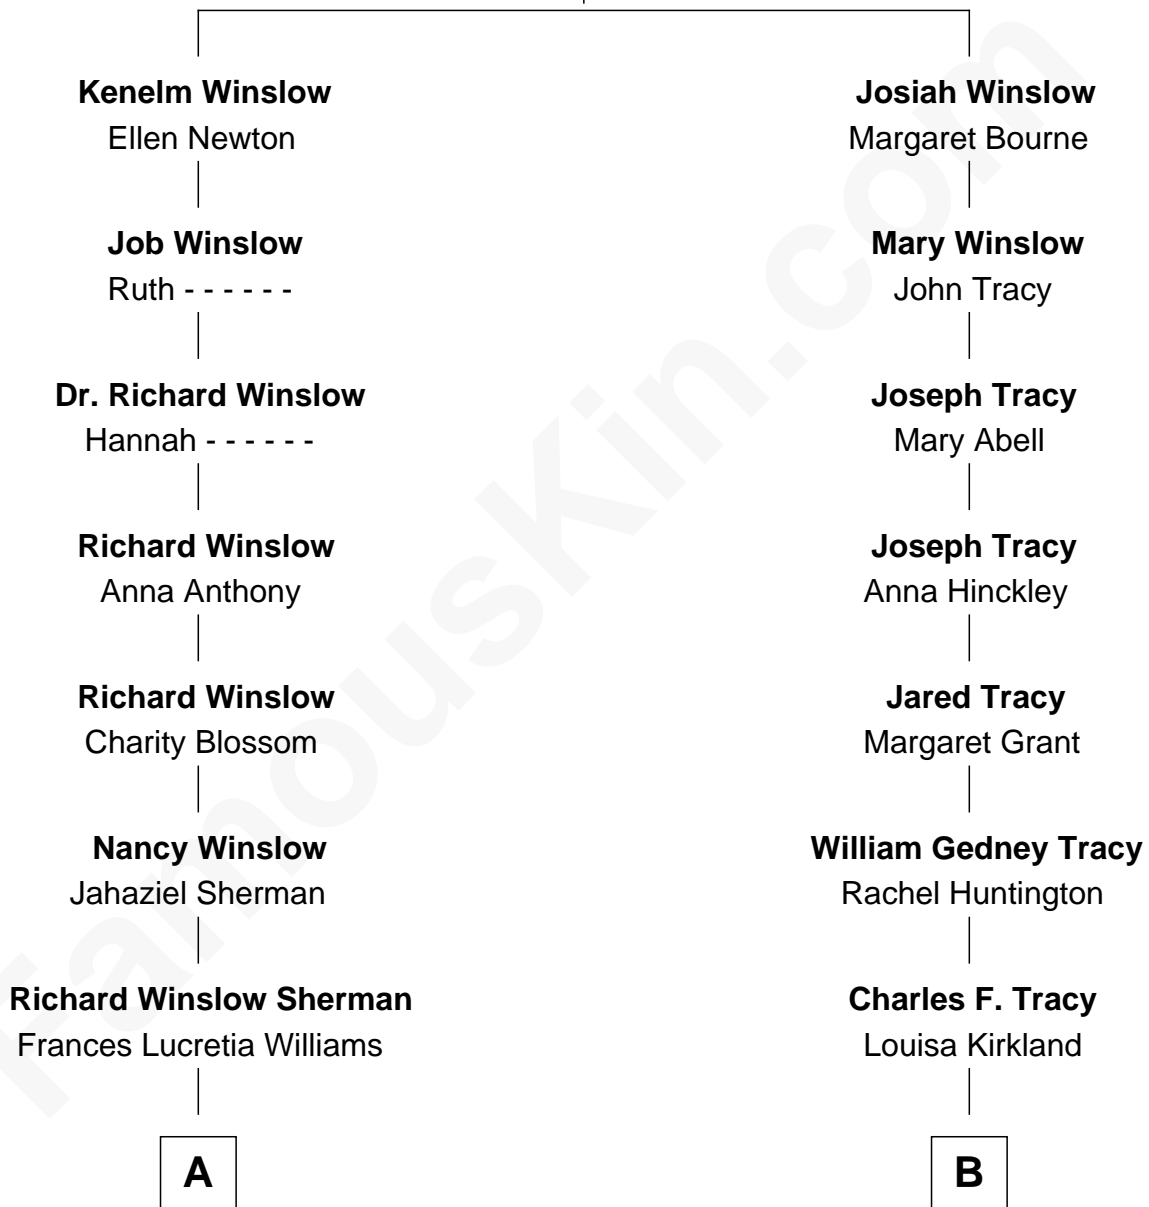

FamousKin.com Relationship Chart of

James Sherman

27th U.S. Vice-President

8th cousin of

J.P. Morgan, Jr.

American Banker and Philanthropist

Edward Winslow

Magdalen Oliver

A

Mary Frances Sherman
Richard Updike Sherman

James Sherman
27th U.S. Vice-President

B

Frances Louisa Tracy
John Pierpont Morgan

J.P. Morgan, Jr.
American Banker and Philanthropist

FamousKin.com