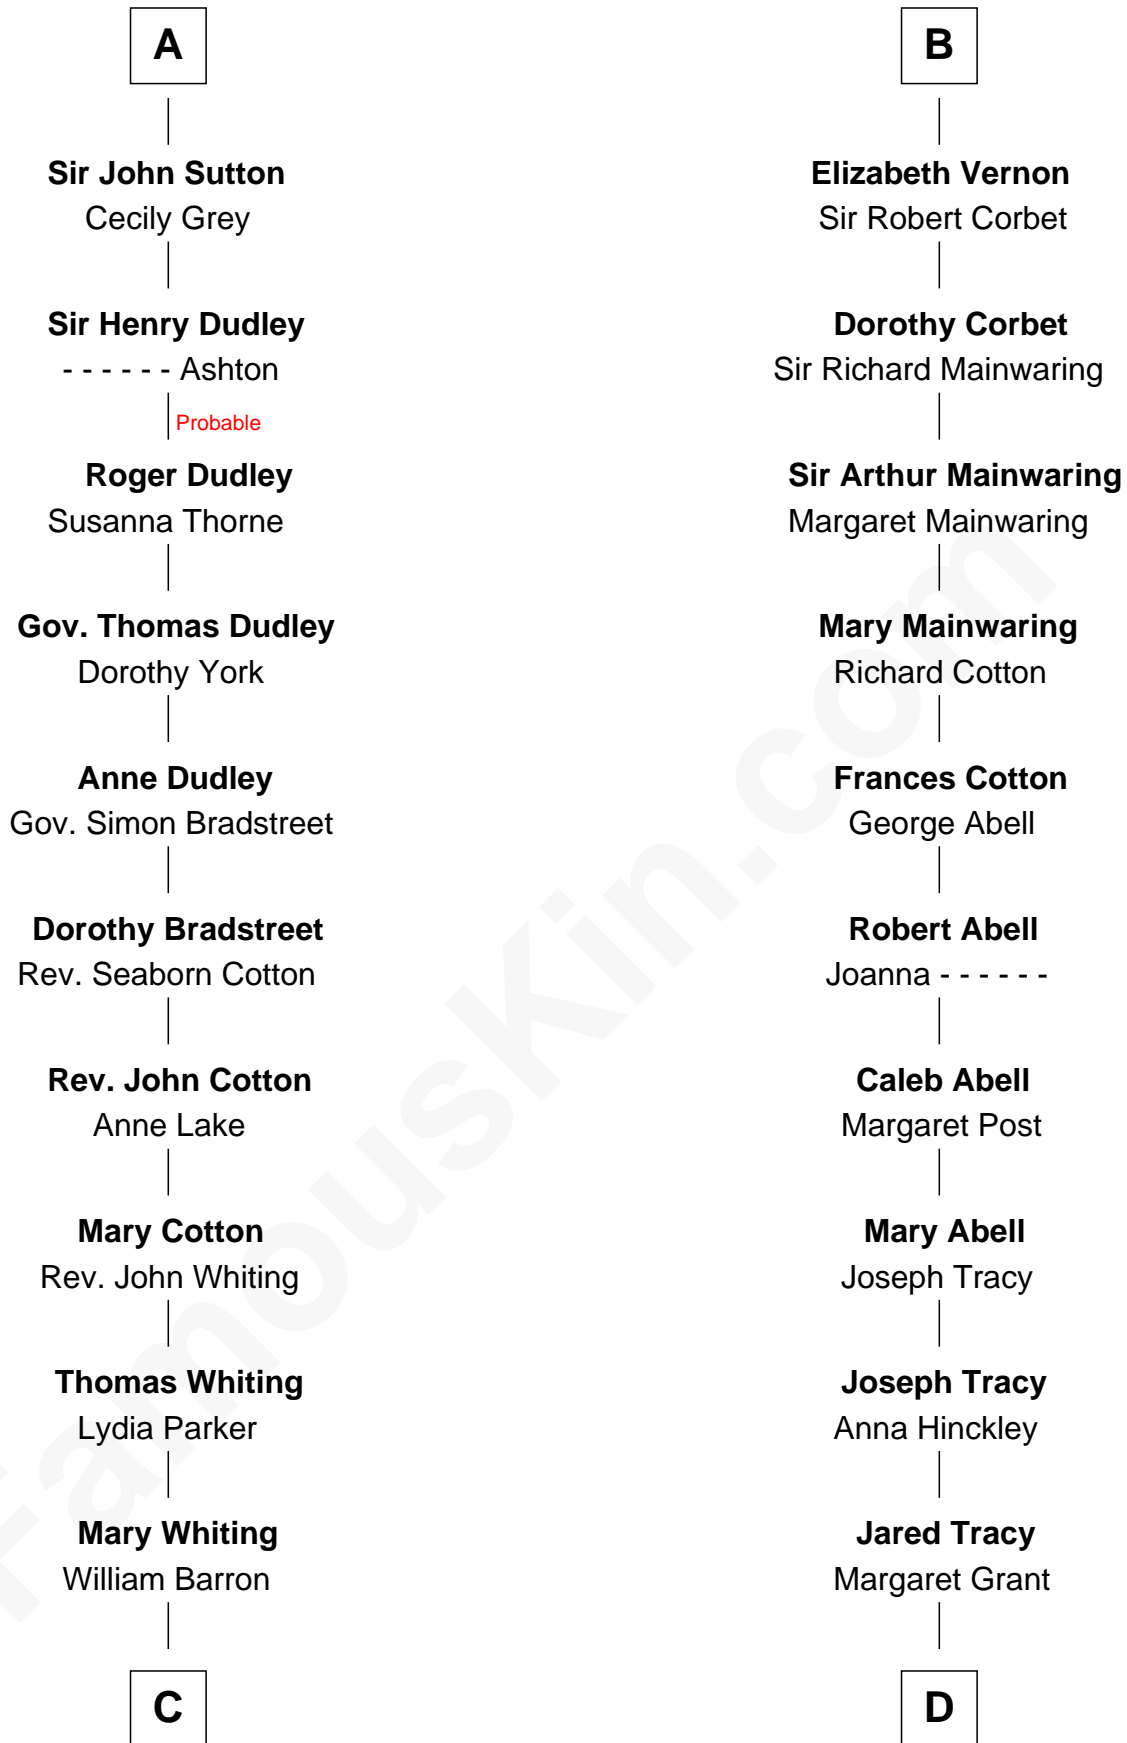

FamousKin.com Relationship Chart of

James Sherman

27th U.S. Vice-President

20th cousin of

J.P. Morgan, Jr.

American Banker and Philanthropist

C

Mary Augusta Barron
Stalham Williams

Frances Lucretia Williams
Richard Winslow Sherman

Mary Frances Sherman
Richard Updike Sherman

James Sherman
27th U.S. Vice-President

D

William Gedney Tracy
Rachel Huntington

Charles F. Tracy
Louisa Kirkland