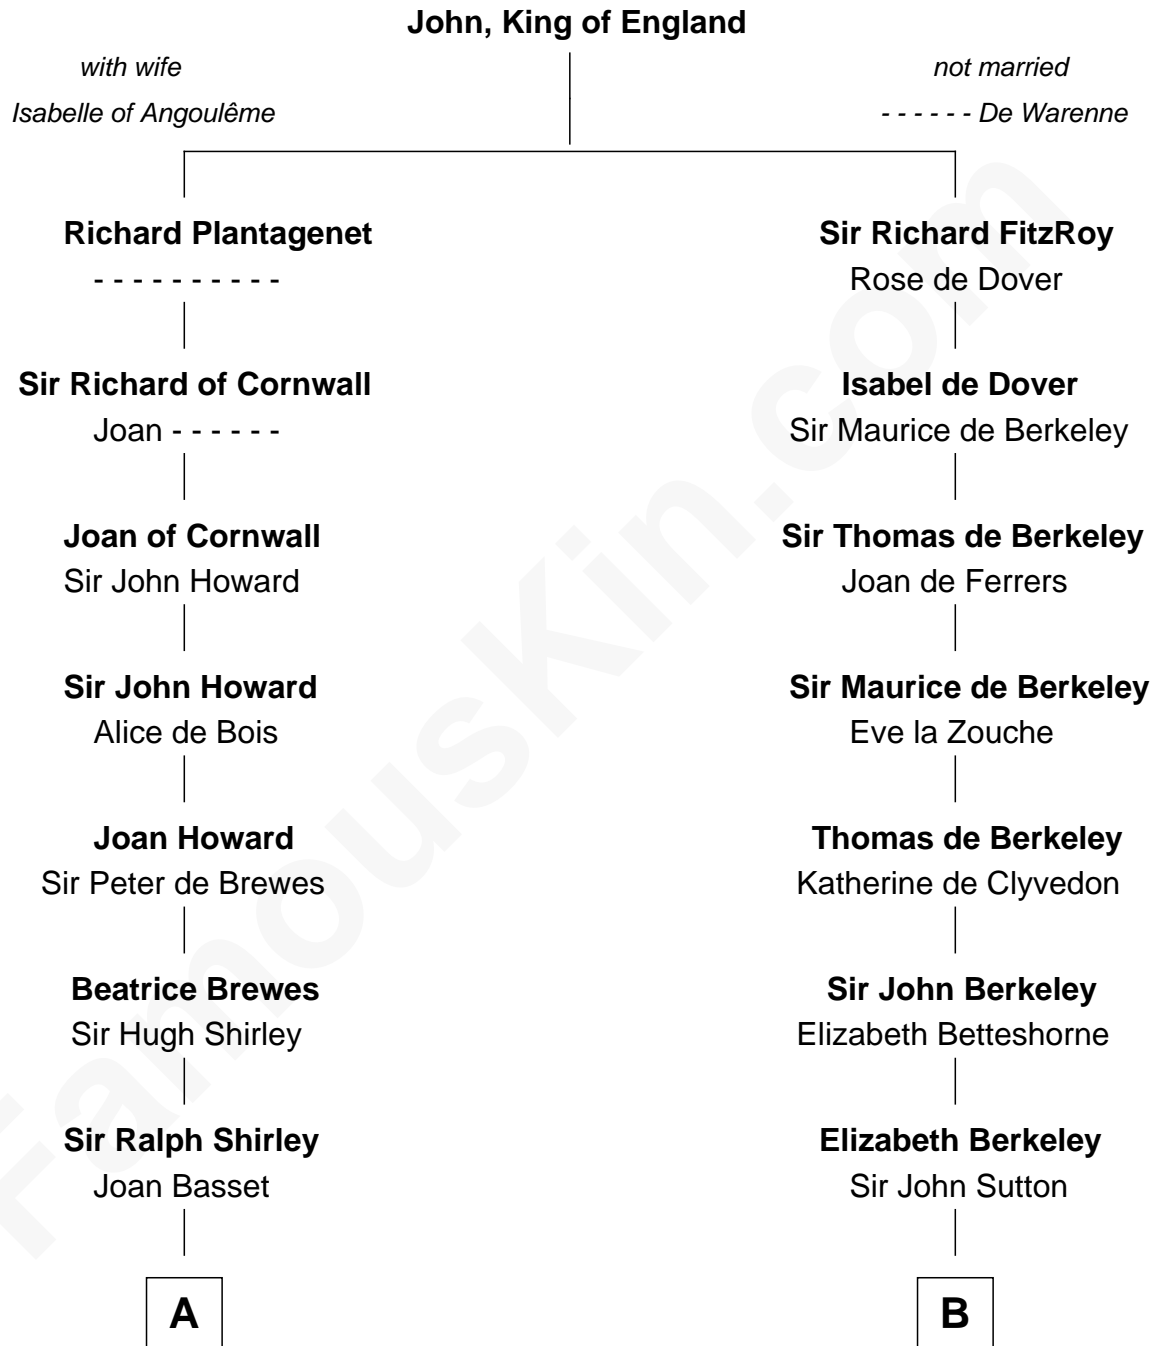

FamousKin.com Relationship Chart of

James Sherman

27th U.S. Vice-President

20th cousin of

J.P. Morgan, Jr.

American Banker and Philanthropist

C

Jahaziel Sherman

Nancy Winslow

Richard Winslow Sherman

Frances Lucretia Williams

Mary Frances Sherman

Richard Updike Sherman

James Sherman

27th U.S. Vice-President

D