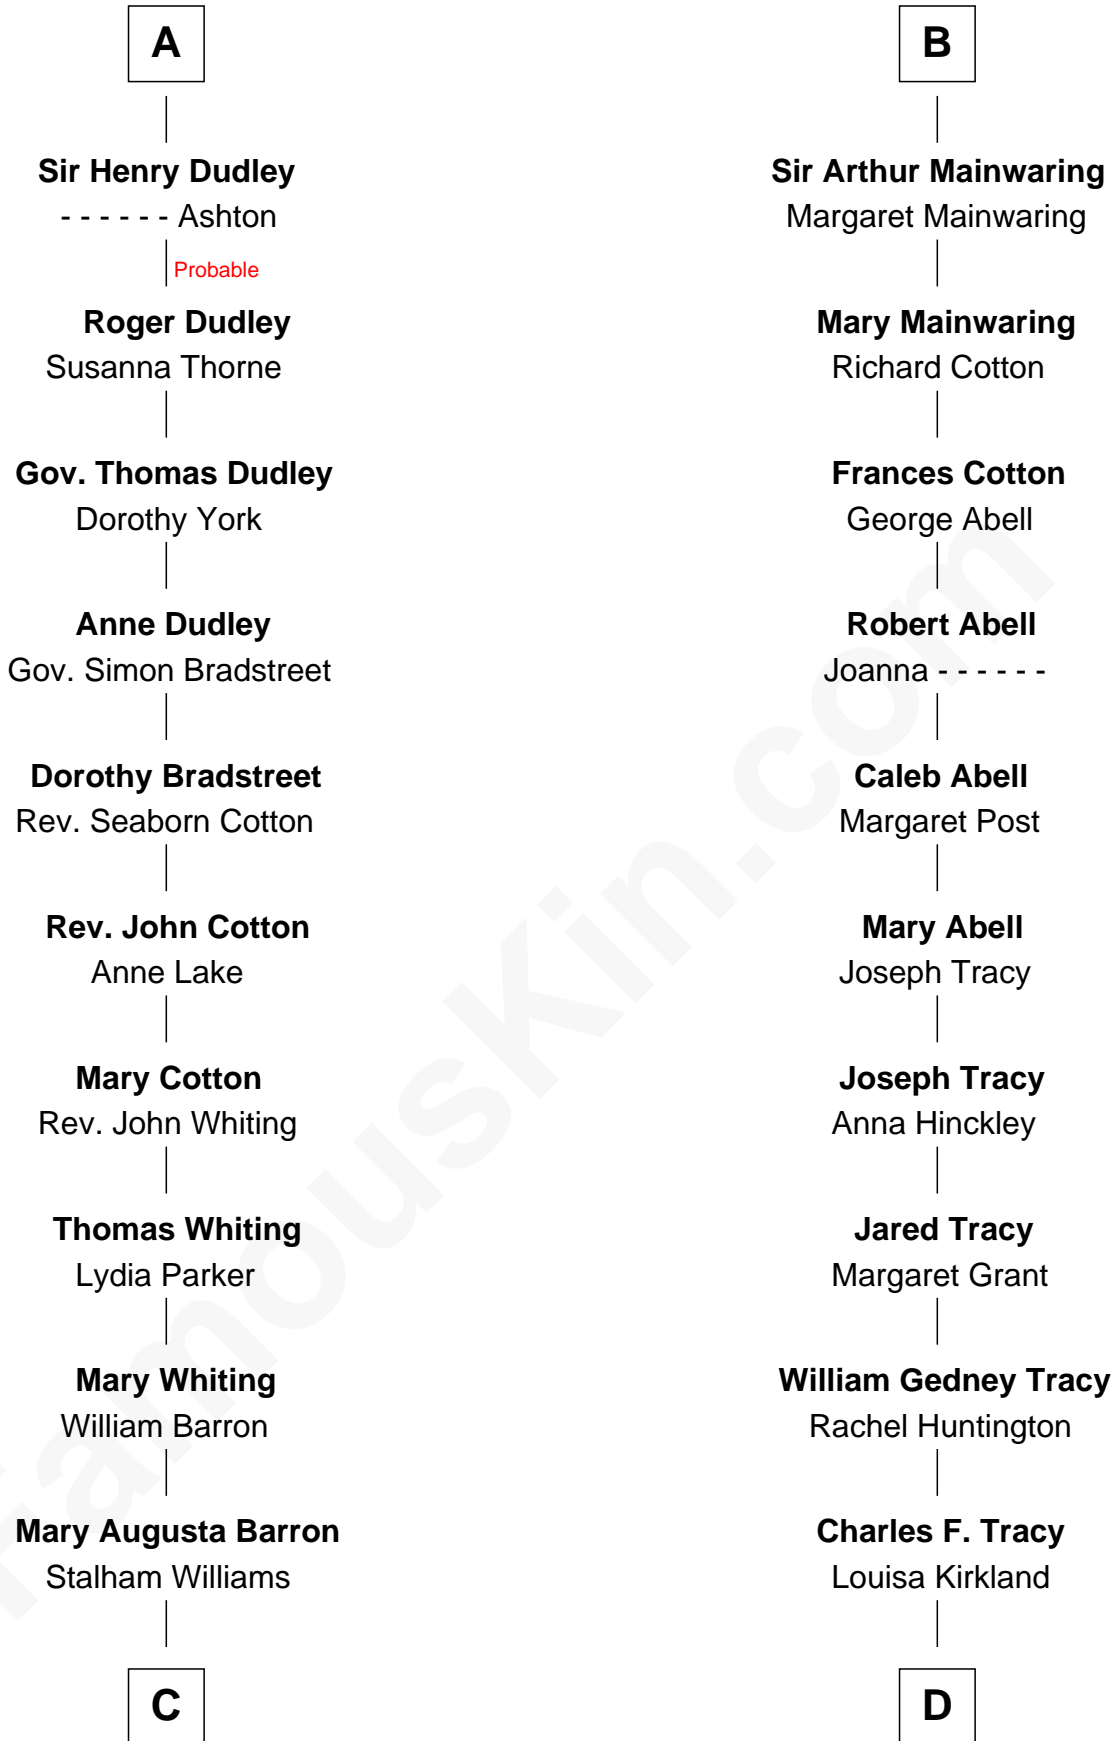

FamousKin.com Relationship Chart of

James Sherman

27th U.S. Vice-President

18th cousin 1 time removed of

J.P. Morgan, Jr.

American Banker and Philanthropist

Sir William de Ros
Margery de Badlesmere

Thomas de Ros
Beatrice de Stafford

Margaret de Ros
Sir Reynold Grey

Margaret Grey
Sir William Bonville

William Bonville
Elizabeth Harington

William Bonville
Katherine Neville

Cecily Bonville
Thomas Grey

Cecily Grey
Sir John Sutton

A

Maud de Roos
John de Welles

Anne de Welles
James Butler

James Butler
Joan Beauchamp

Elizabeth Butler
John Talbot

Ann Talbot
Sir Henry Vernon

Elizabeth Vernon
Sir Robert Corbet

Dorothy Corbet
Sir Richard Mainwaring

B

C