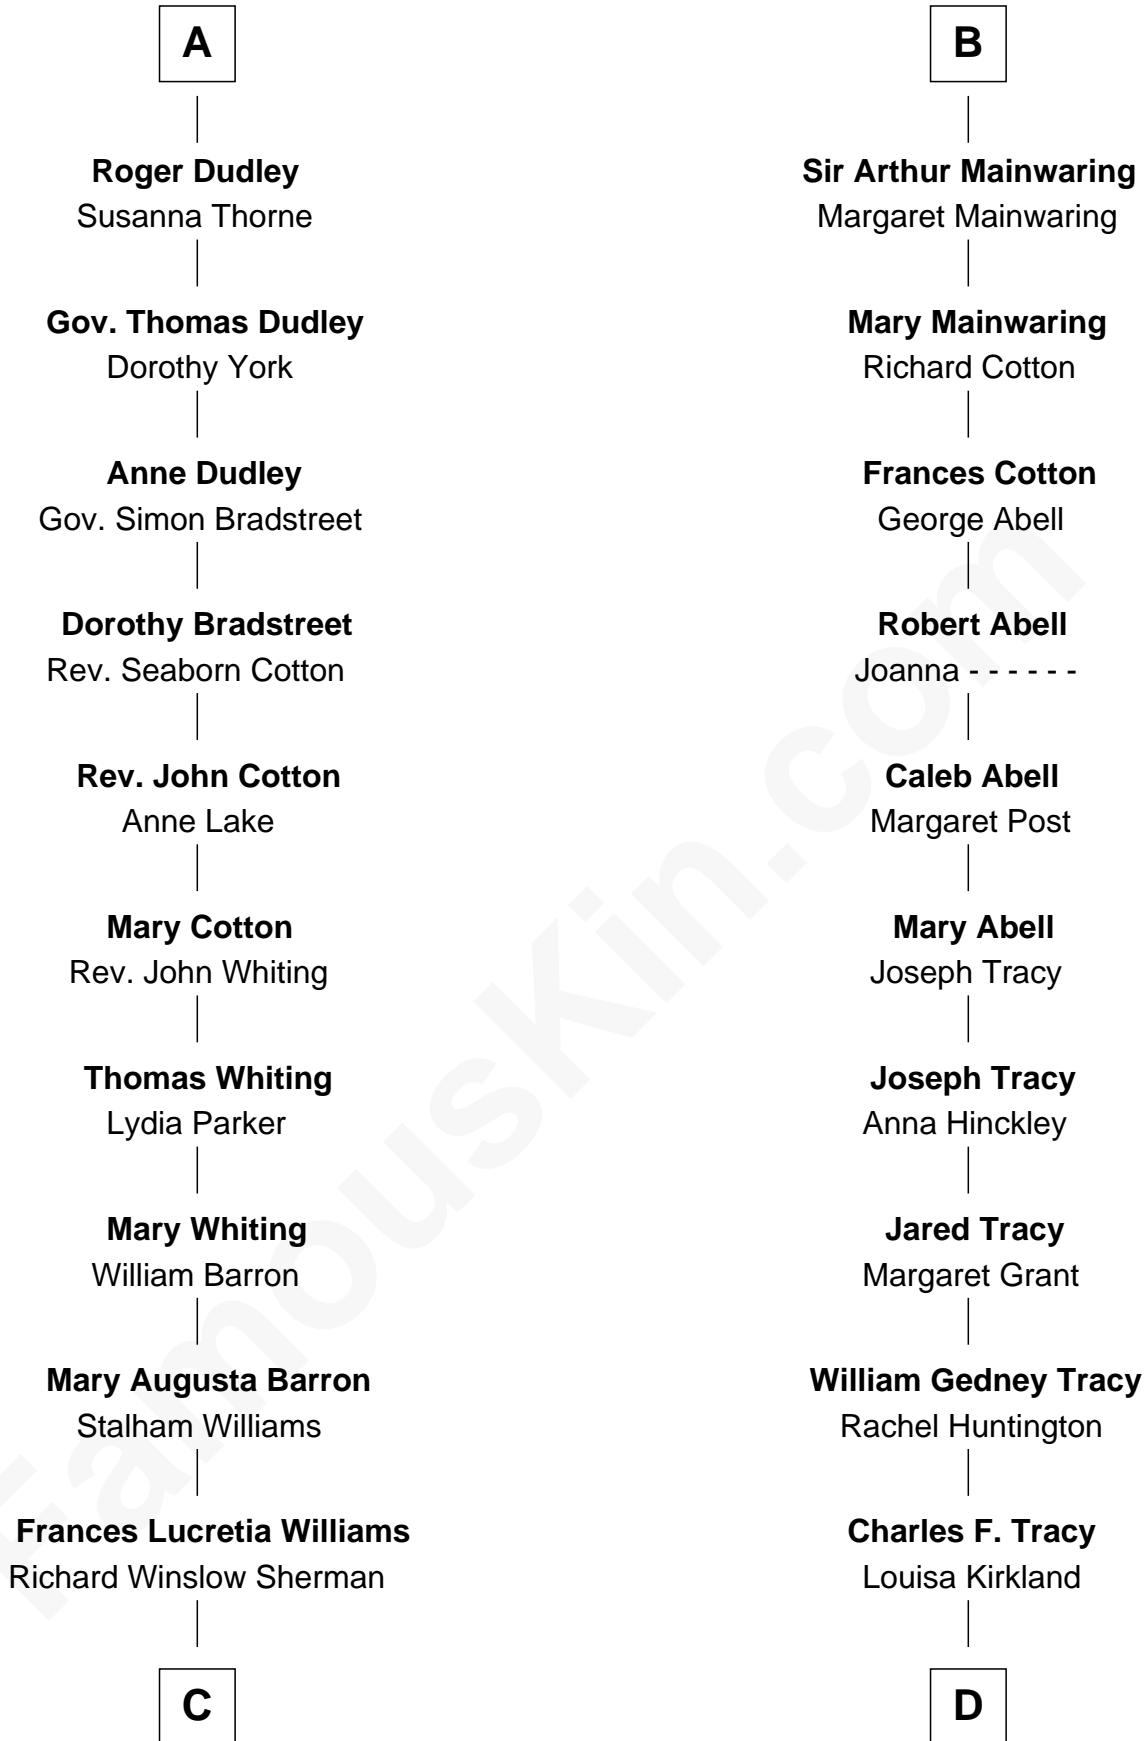

FamousKin.com Relationship Chart of

James Sherman

27th U.S. Vice-President

18th cousin of

J.P. Morgan, Jr.

American Banker and Philanthropist

C

Mary Frances Sherman
Richard Updike Sherman

James Sherman
27th U.S. Vice-President

D

Frances Louisa Tracy
John Pierpont Morgan

J.P. Morgan, Jr.
American Banker and Philanthropist

FamousKin.com