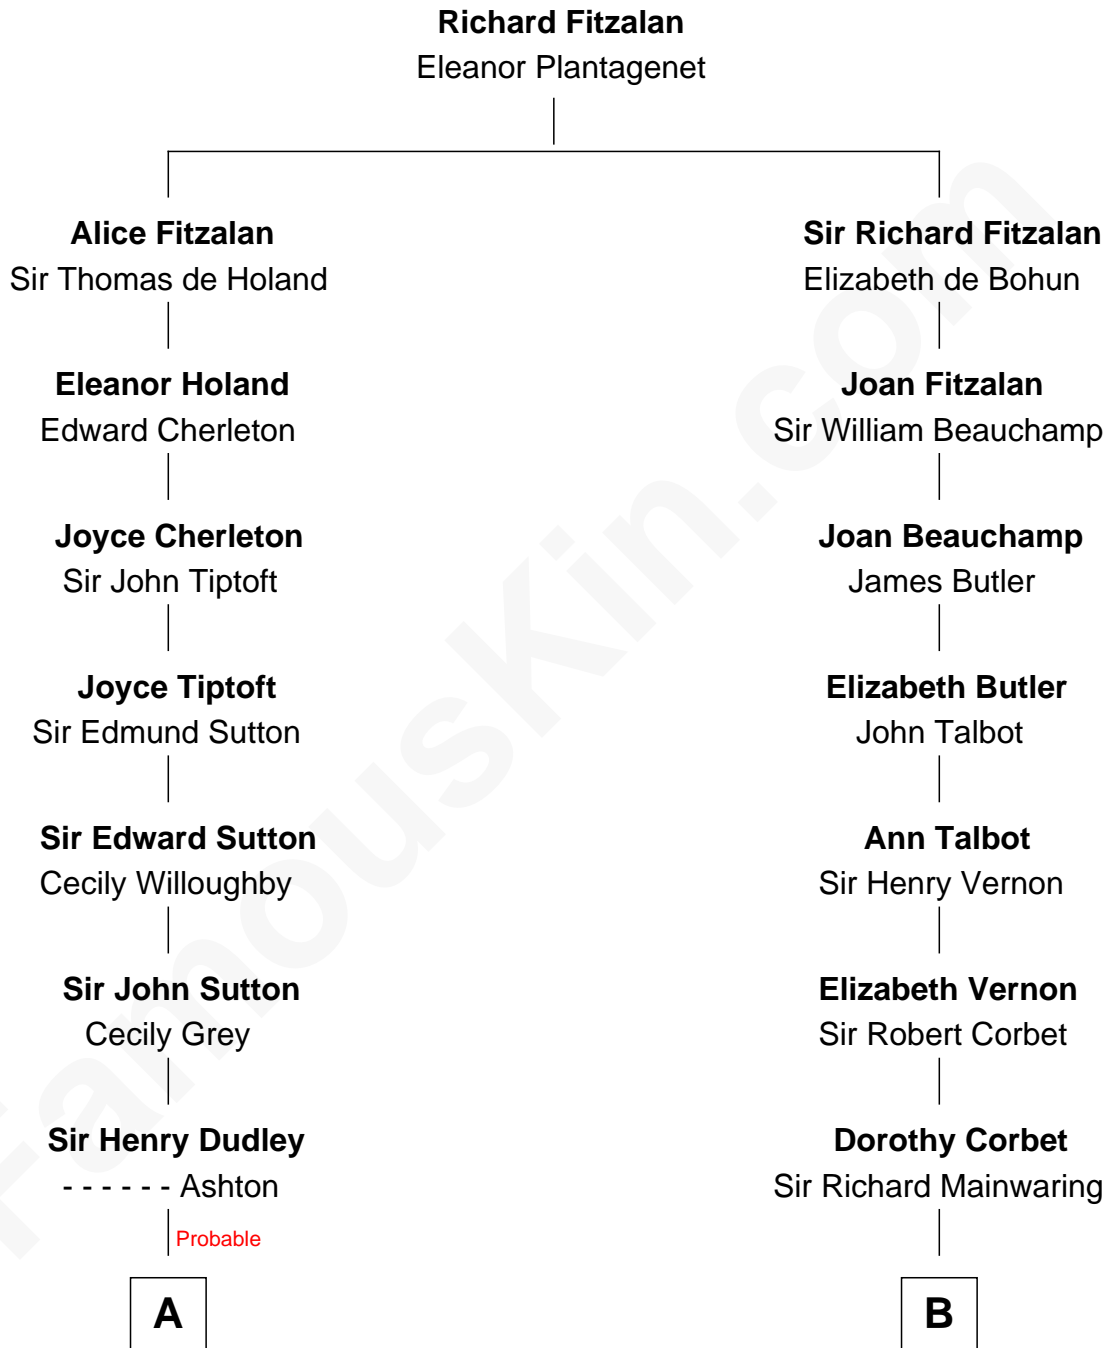

FamousKin.com Relationship Chart of

James Sherman

27th U.S. Vice-President

18th cousin of

J.P. Morgan, Jr.

American Banker and Philanthropist

C

Mary Frances Sherman
Richard Updike Sherman

James Sherman
27th U.S. Vice-President

D

Frances Louisa Tracy
John Pierpont Morgan

J.P. Morgan, Jr.
American Banker and Philanthropist

FamousKin.com