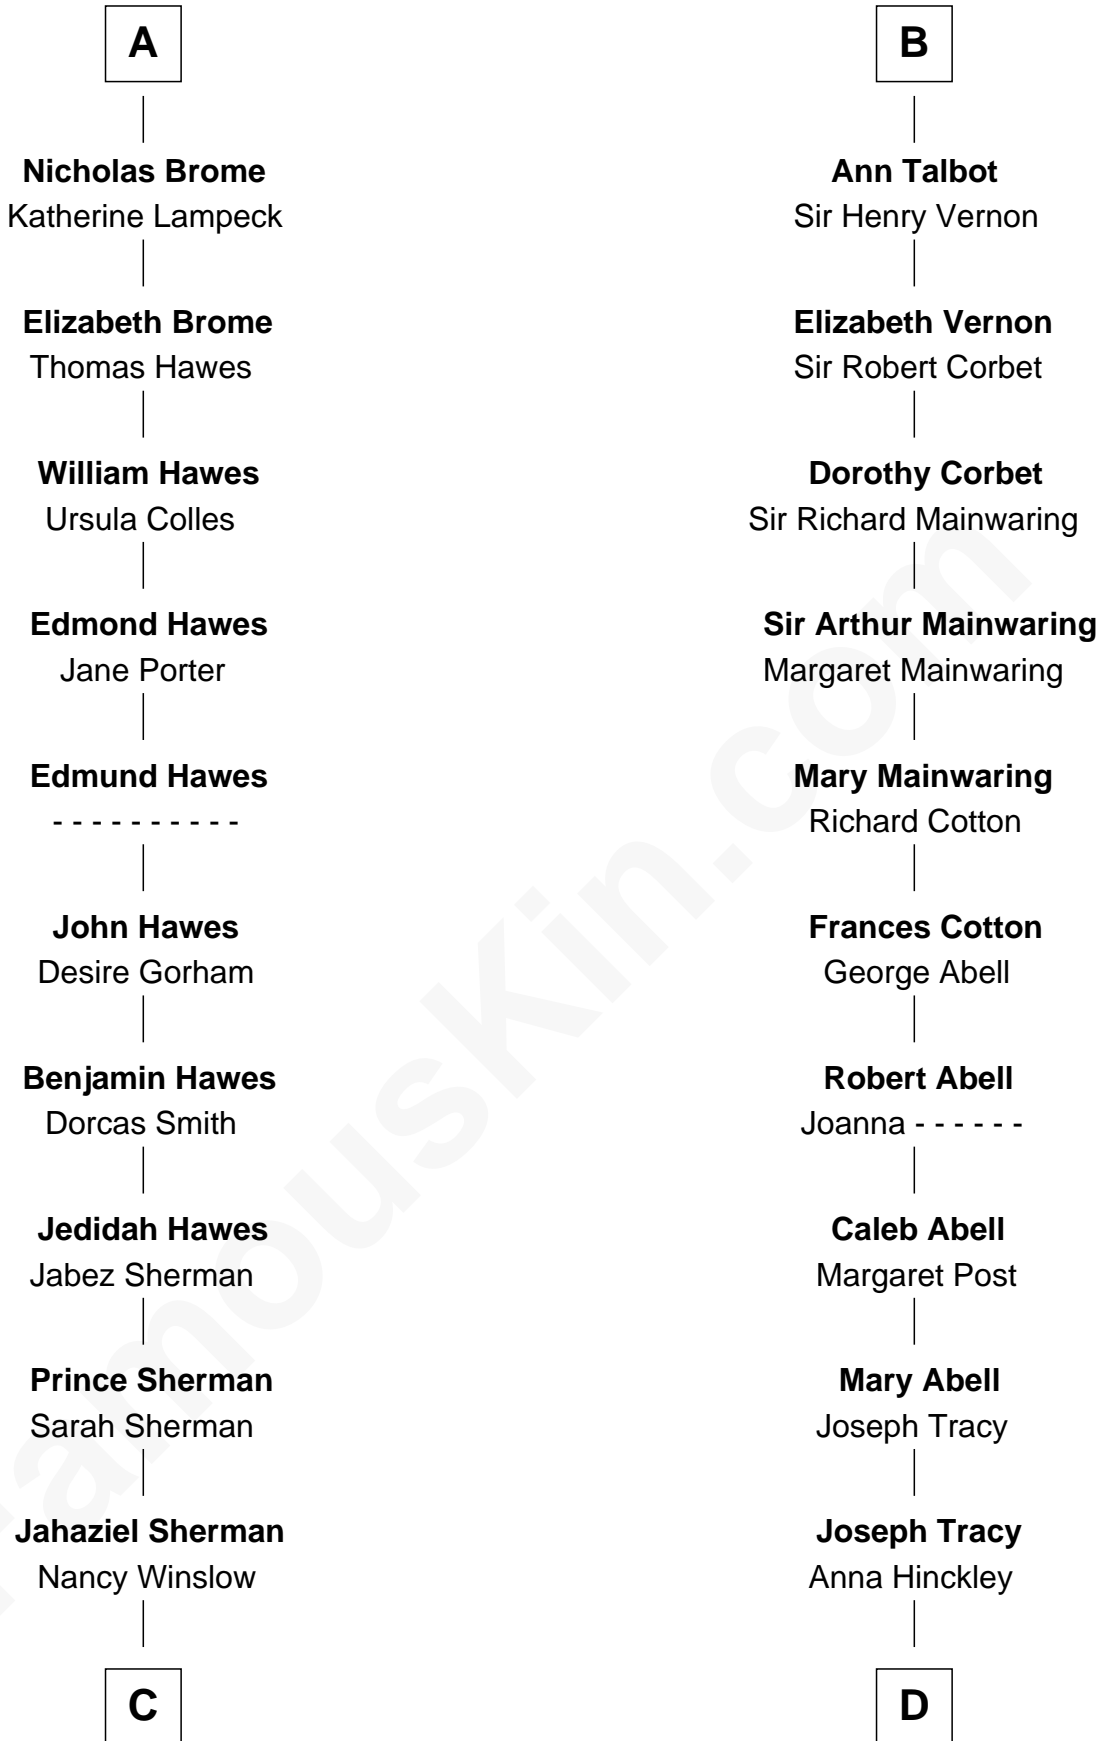

FamousKin.com Relationship Chart of

James Sherman

27th U.S. Vice-President

19th cousin 2 times removed of

J.P. Morgan, Jr.

American Banker and Philanthropist

Sir William de Ros

Lucy FitzPiers

Isabel de Aubeney

William de Ros

Maude de Vaux

Sir William de Ros

Margery de Badlesmere

Maud de Roos

John de Welles

Anne de Welles

James Butler

James Butler

Joan Beauchamp

Elizabeth Butler

John Talbot

B

C

Richard Winslow Sherman

Frances Lucretia Williams

Mary Frances Sherman

Richard Updike Sherman

James Sherman

27th U.S. Vice-President

D

Jared Tracy

Margaret Grant