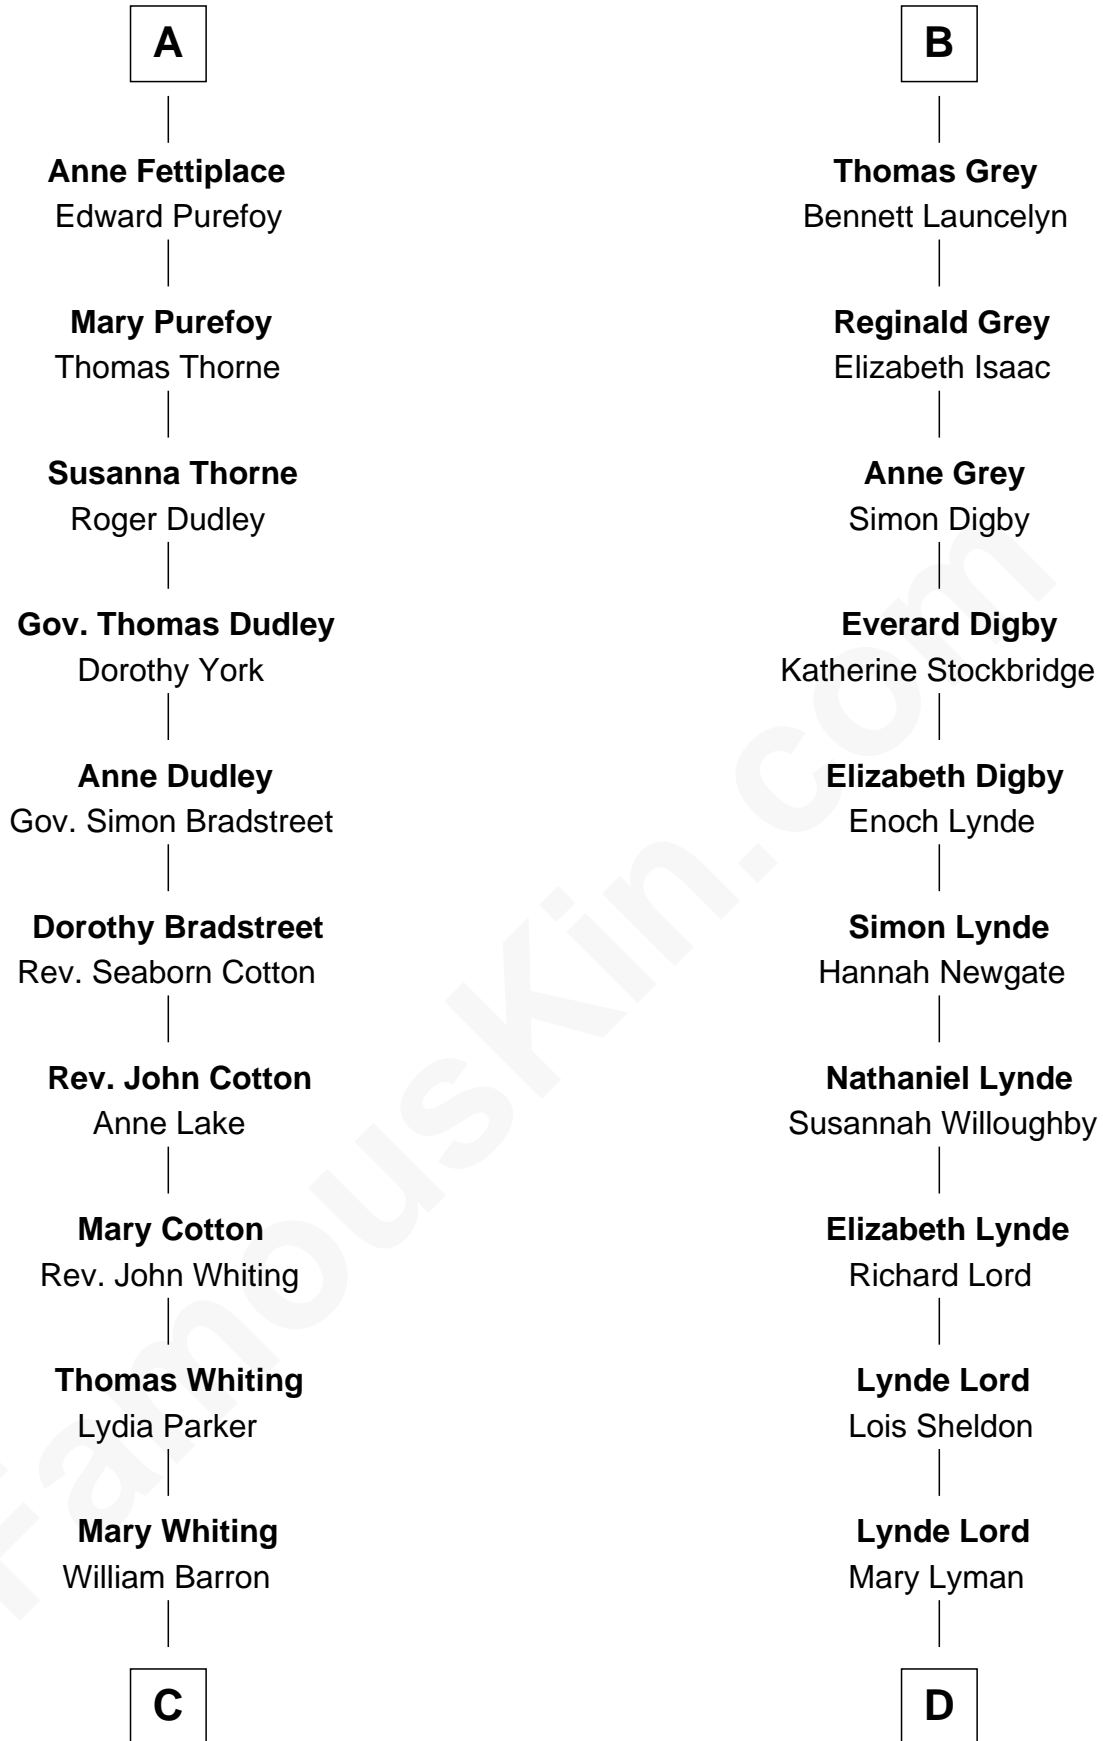

Sir Roger de Herdeburgh

Ela Herdeburgh

Sir William de Boteler

Ankaret le Boteler

John le Strange

Eleanor le Strange

Sir Reynold de Grey

Sir Reynold Grey

Joan Astley

John Grey

Elizabeth - - - - -

Reginald Grey

Beatrice - - - - -

B

C

Mary Augusta Barron
Stalham Williams

Frances Lucretia Williams
Richard Winslow Sherman

Mary Frances Sherman
Richard Updike Sherman

James Sherman
27th U.S. Vice-President

D

Mary Sheldon Lord
John Pierpont

Juliet Pierpont
Junius Spencer Morgan

John Pierpont Morgan
Frances Louisa Tracy