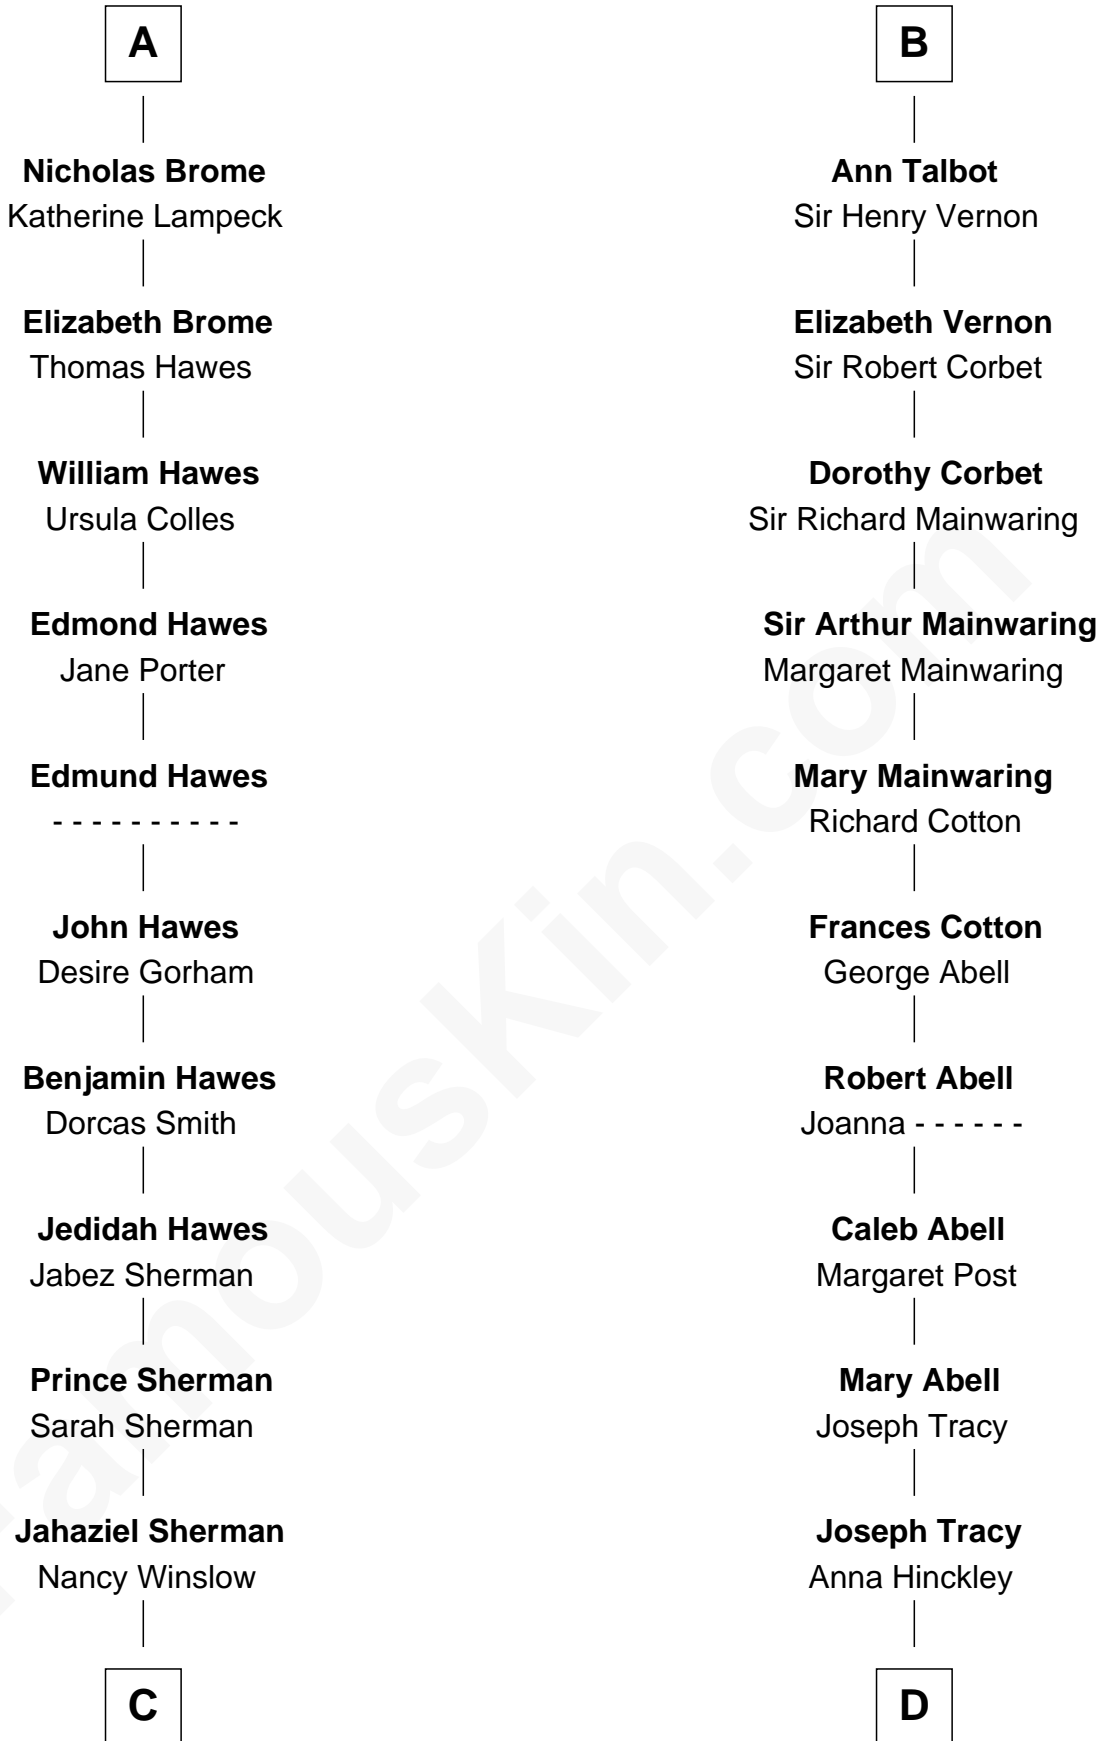

FamousKin.com Relationship Chart of

James Sherman

27th U.S. Vice-President

19th cousin 2 times removed of

J.P. Morgan, Jr.

American Banker and Philanthropist

C

Richard Winslow Sherman

Frances Lucretia Williams

Mary Frances Sherman

Richard Updike Sherman

James Sherman

27th U.S. Vice-President

D

Jared Tracy

Margaret Grant

William Gedney Tracy

Rachel Huntington

Charles F. Tracy

Louisa Kirkland

Frances Louisa Tracy

John Pierpont Morgan

J.P. Morgan, Jr.

American Banker and Philanthropist