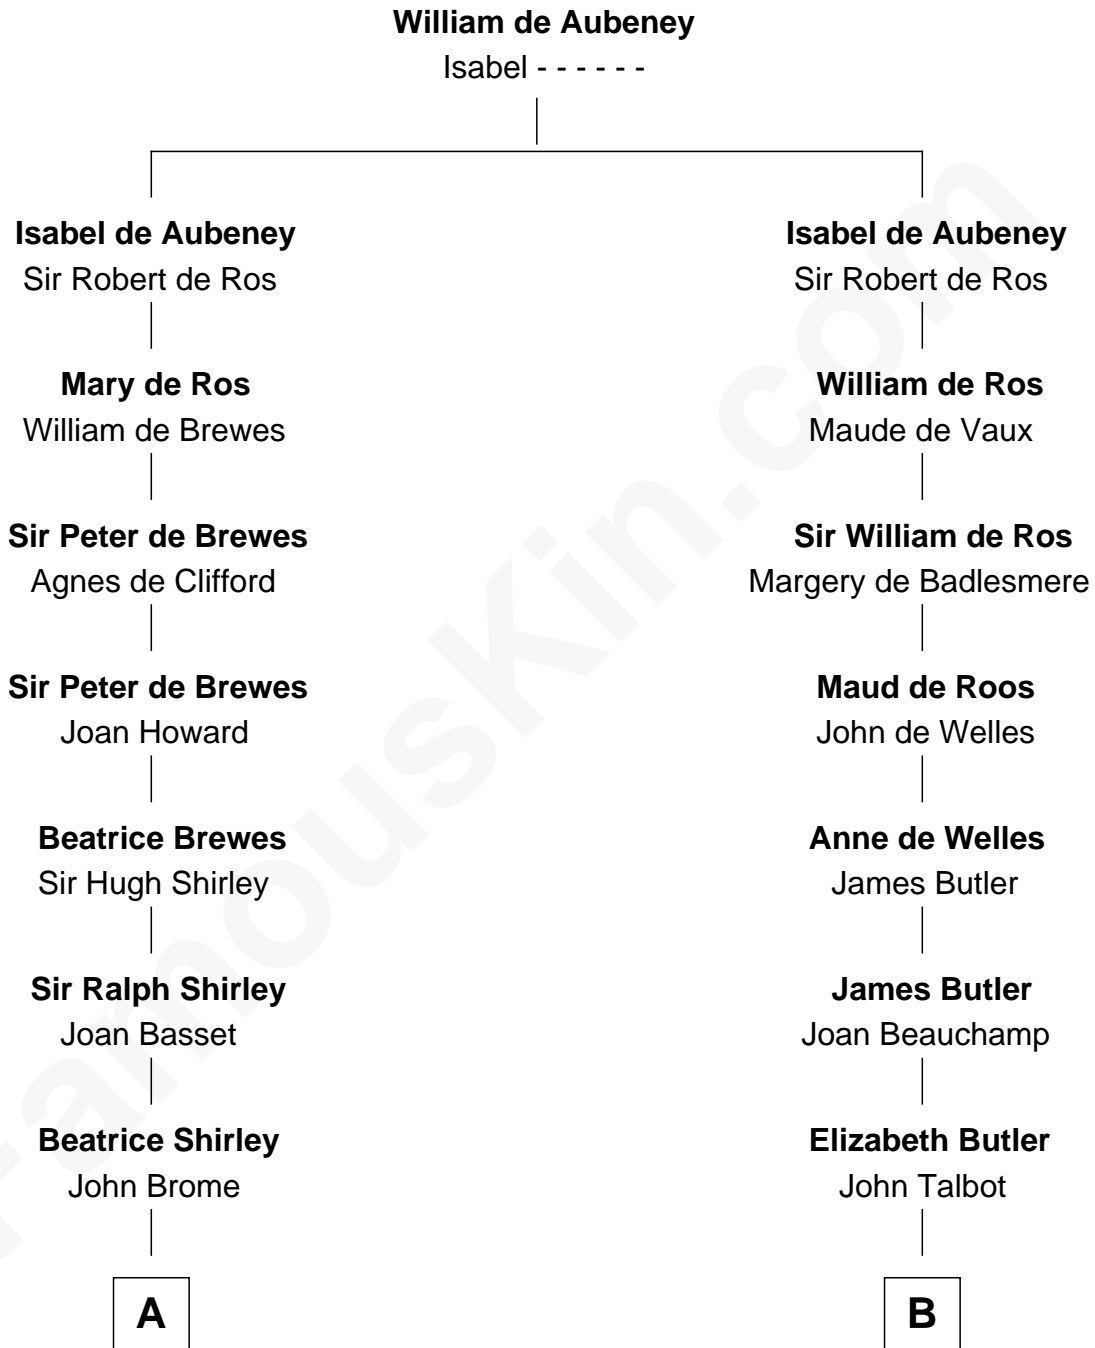

FamousKin.com Relationship Chart of

James Sherman

27th U.S. Vice-President

19th cousin 2 times removed of

J.P. Morgan, Jr.

American Banker and Philanthropist

C

Richard Winslow Sherman

Frances Lucretia Williams

Mary Frances Sherman

Richard Updike Sherman

James Sherman

27th U.S. Vice-President

D

Jared Tracy

Margaret Grant