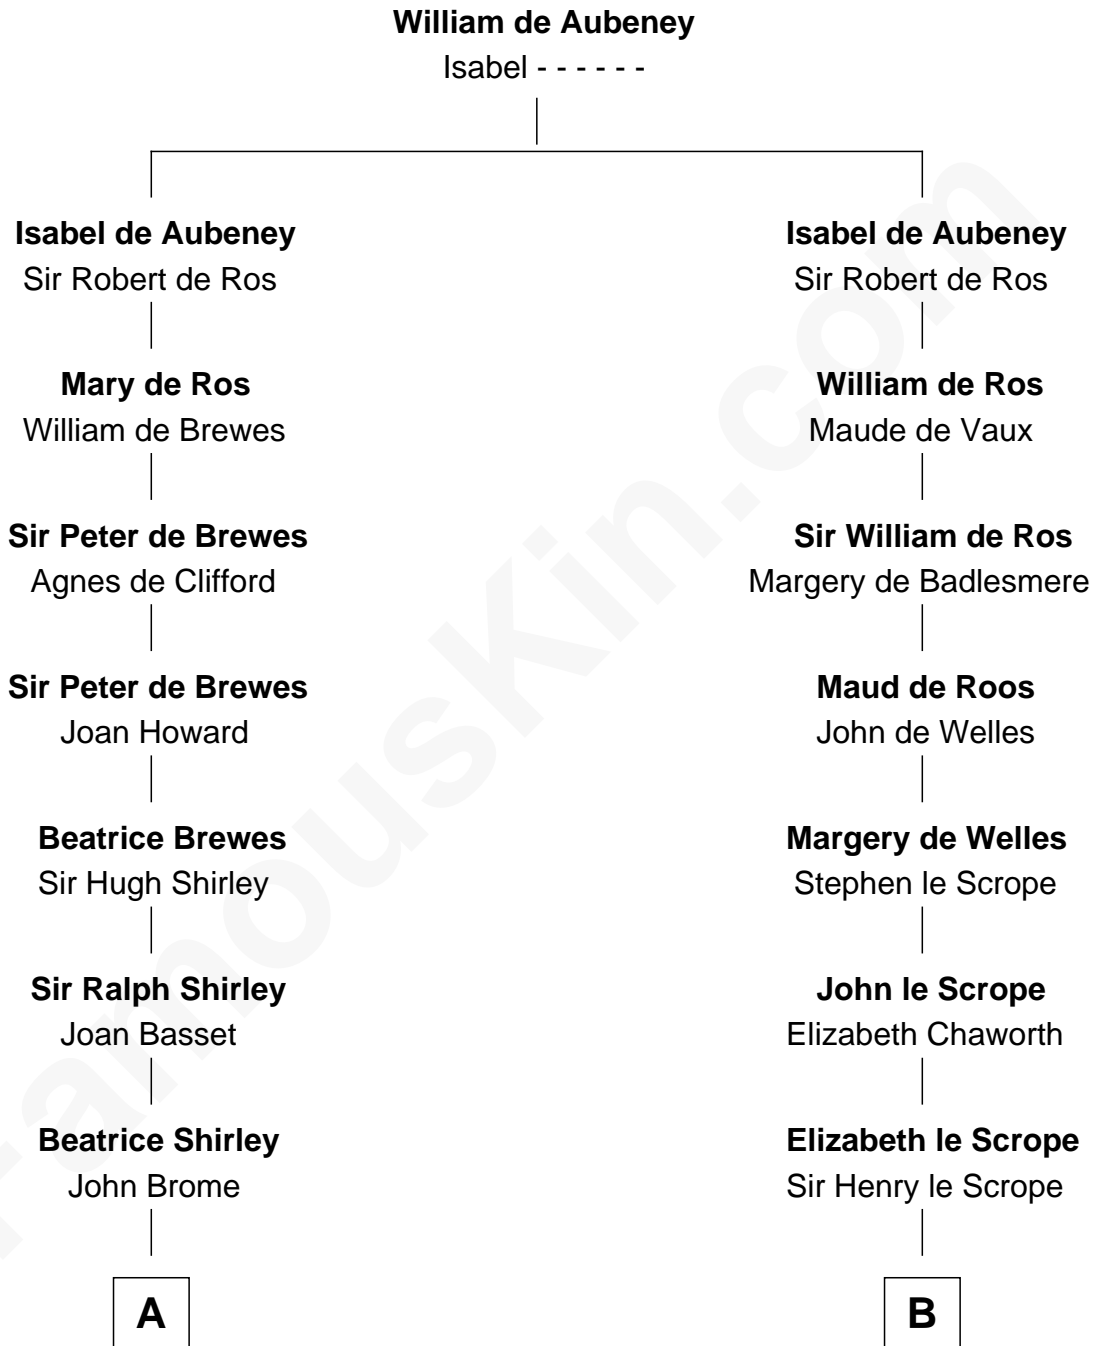

# FamousKin.com Relationship Chart of

**James Sherman**

*27th U.S. Vice-President*

19th cousin of

**Fitzhugh Lee**

*40th Governor of Virginia*

**C**

**Richard Winslow Sherman**

Frances Lucretia Williams

**Mary Frances Sherman**

Richard Updike Sherman

**James Sherman**

*27th U.S. Vice-President*

**D**

**Anne Hill Carter**

Maj. Gen. Henry Lee

**Sydney Smith Lee**

Anna Maria Mason

**Fitzhugh Lee**

*40th Governor of Virginia*

FamousKin.com