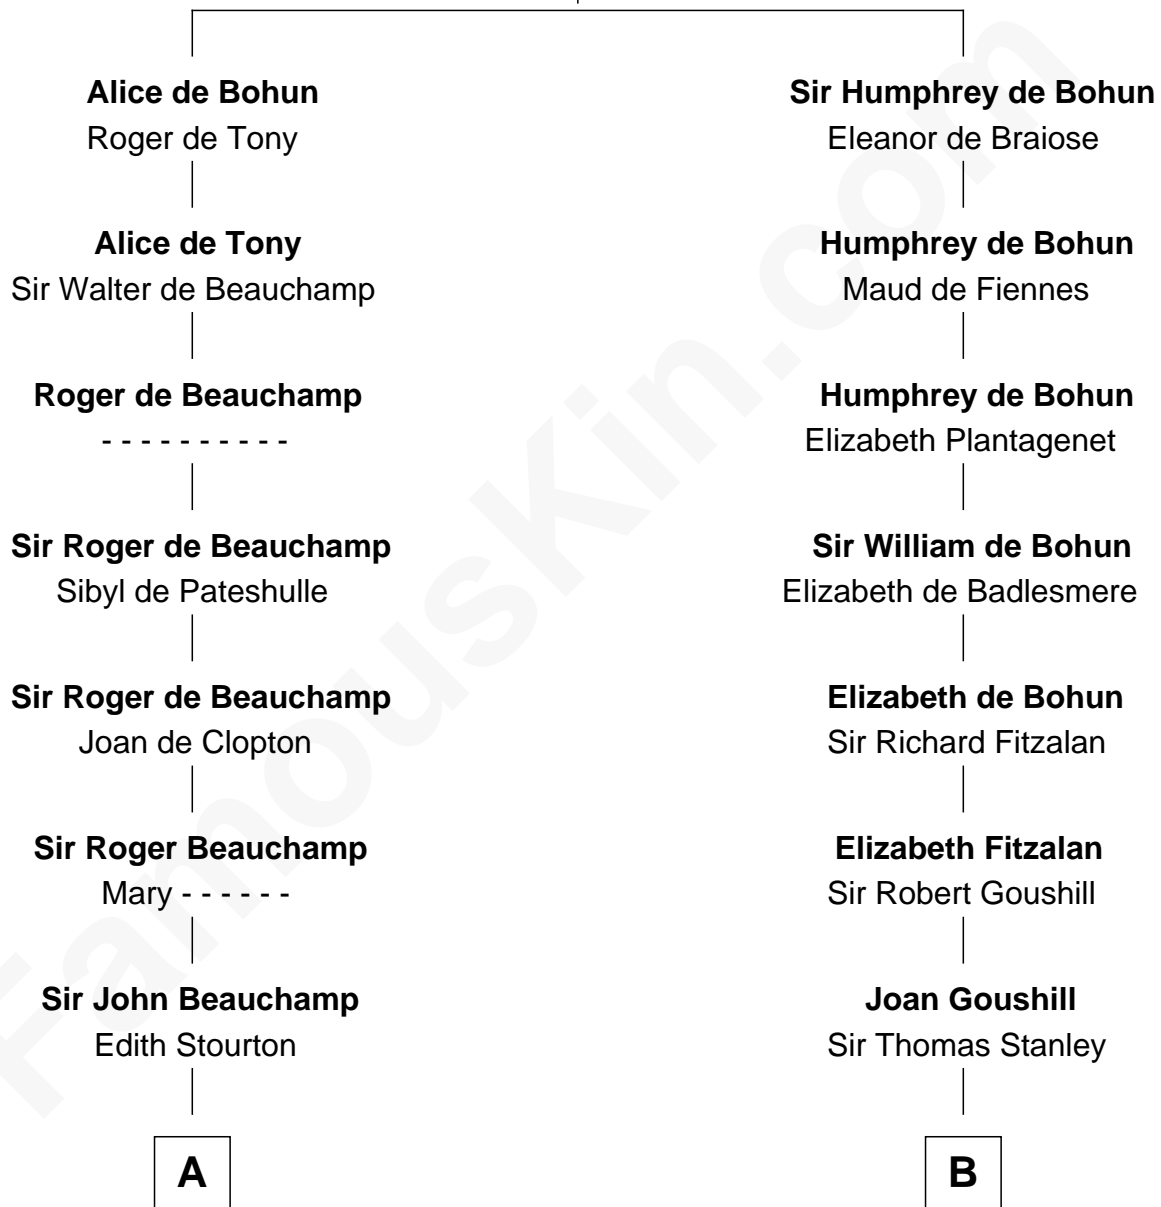

# FamousKin.com Relationship Chart of

**James Sherman**

*27th U.S. Vice-President*

18th cousin 3 times removed of

**Edward Lloyd V**

*13th Governor of Maryland*

**Sir Humphrey de Bohun**

Maud of Eu

**C**

**Mary Whiting**  
William Barron

**Mary Augusta Barron**  
Stalham Williams

**Frances Lucretia Williams**  
Richard Winslow Sherman

**Mary Frances Sherman**  
Richard Updike Sherman

**James Sherman**  
*27th U.S. Vice-President*

**D**

**Col. Edward Lloyd**  
Elizabeth Tayloe

**Edward Lloyd V**  
*13th Governor of Maryland*

FamousKin.com