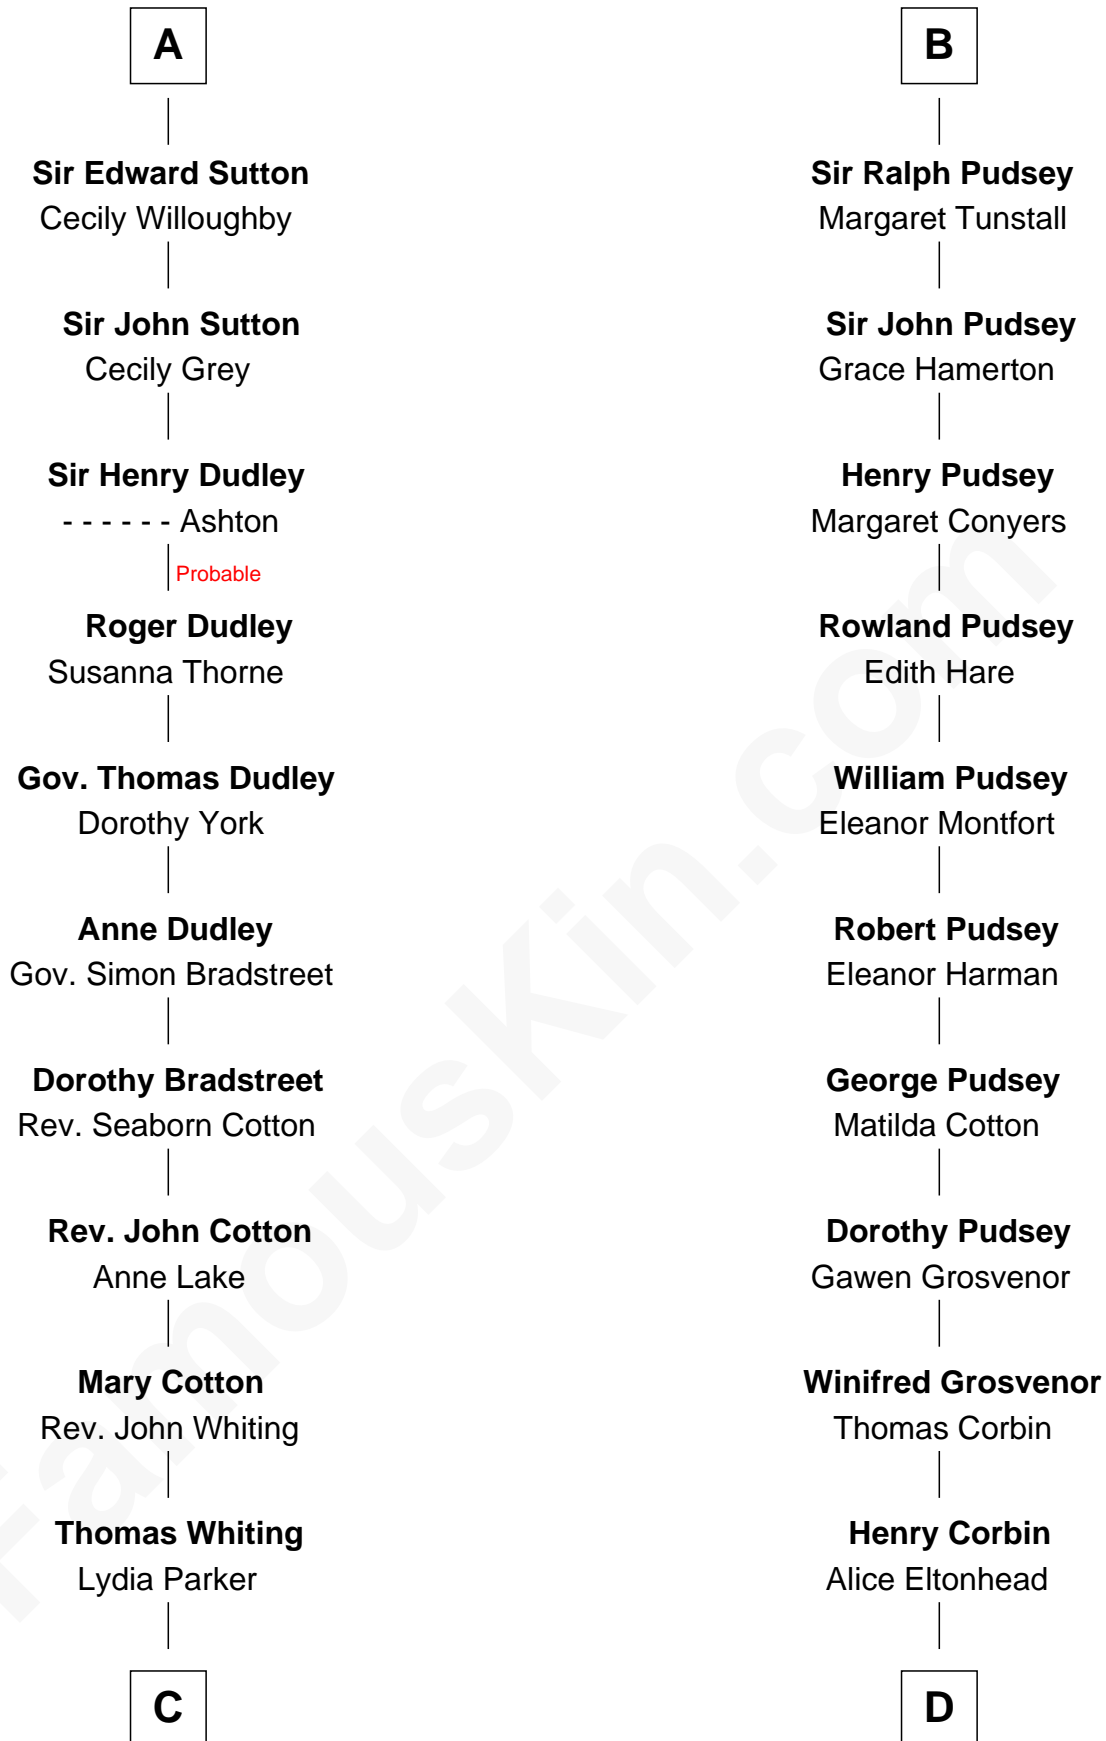

# FamousKin.com Relationship Chart of

**James Sherman**

*27th U.S. Vice-President*

21st cousin of

**Edward Lloyd V**

*13th Governor of Maryland*

**Sir Richard FitzRoy**

Rose de Dover

**C**

**Mary Whiting**  
William Barron

**Mary Augusta Barron**  
Stalham Williams

**Frances Lucretia Williams**  
Richard Winslow Sherman

**Mary Frances Sherman**  
Richard Updike Sherman

**James Sherman**  
*27th U.S. Vice-President*

**D**

**Ann Corbin**  
Col. William Tayloe

**John Tayloe**  
Elizabeth Gwynn

**John Tayloe**  
Rebecca Plater

**Elizabeth Tayloe**  
Col. Edward Lloyd

**Edward Lloyd V**  
*13th Governor of Maryland*