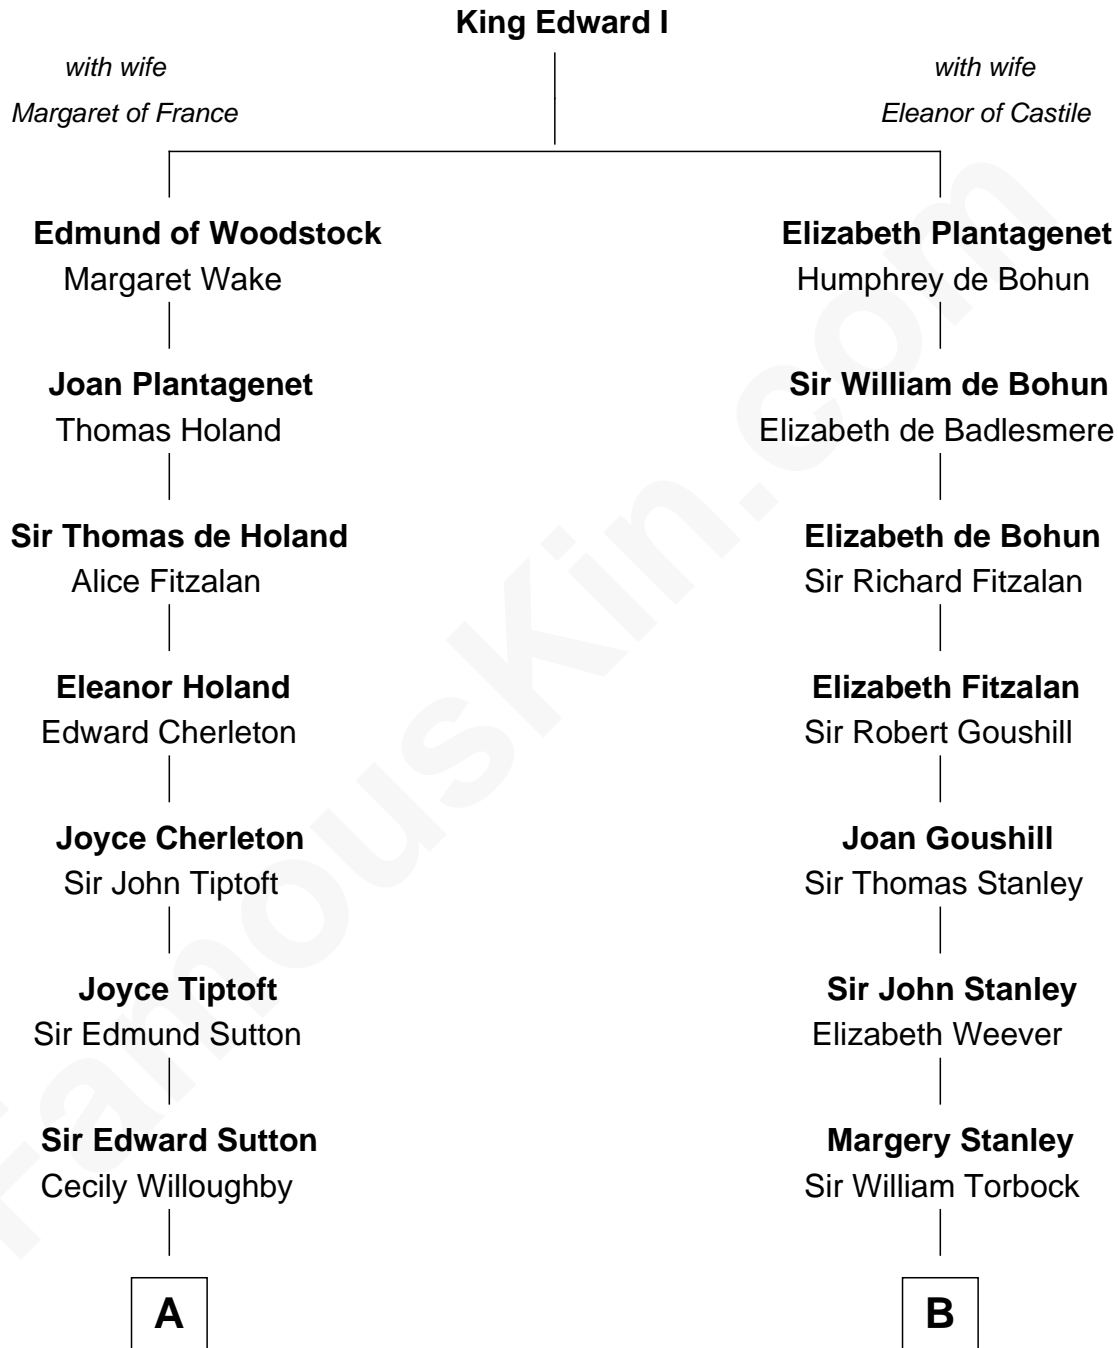

FamousKin.com Relationship Chart of

James Sherman

27th U.S. Vice-President

16th cousin 4 times removed of

Edward Lloyd V

13th Governor of Maryland

C

—
Mary Augusta Barron

Stalham Williams

—
Frances Lucretia Williams

Richard Winslow Sherman

—
Mary Frances Sherman

Richard Updike Sherman

—
James Sherman

27th U.S. Vice-President

FamousKin.com