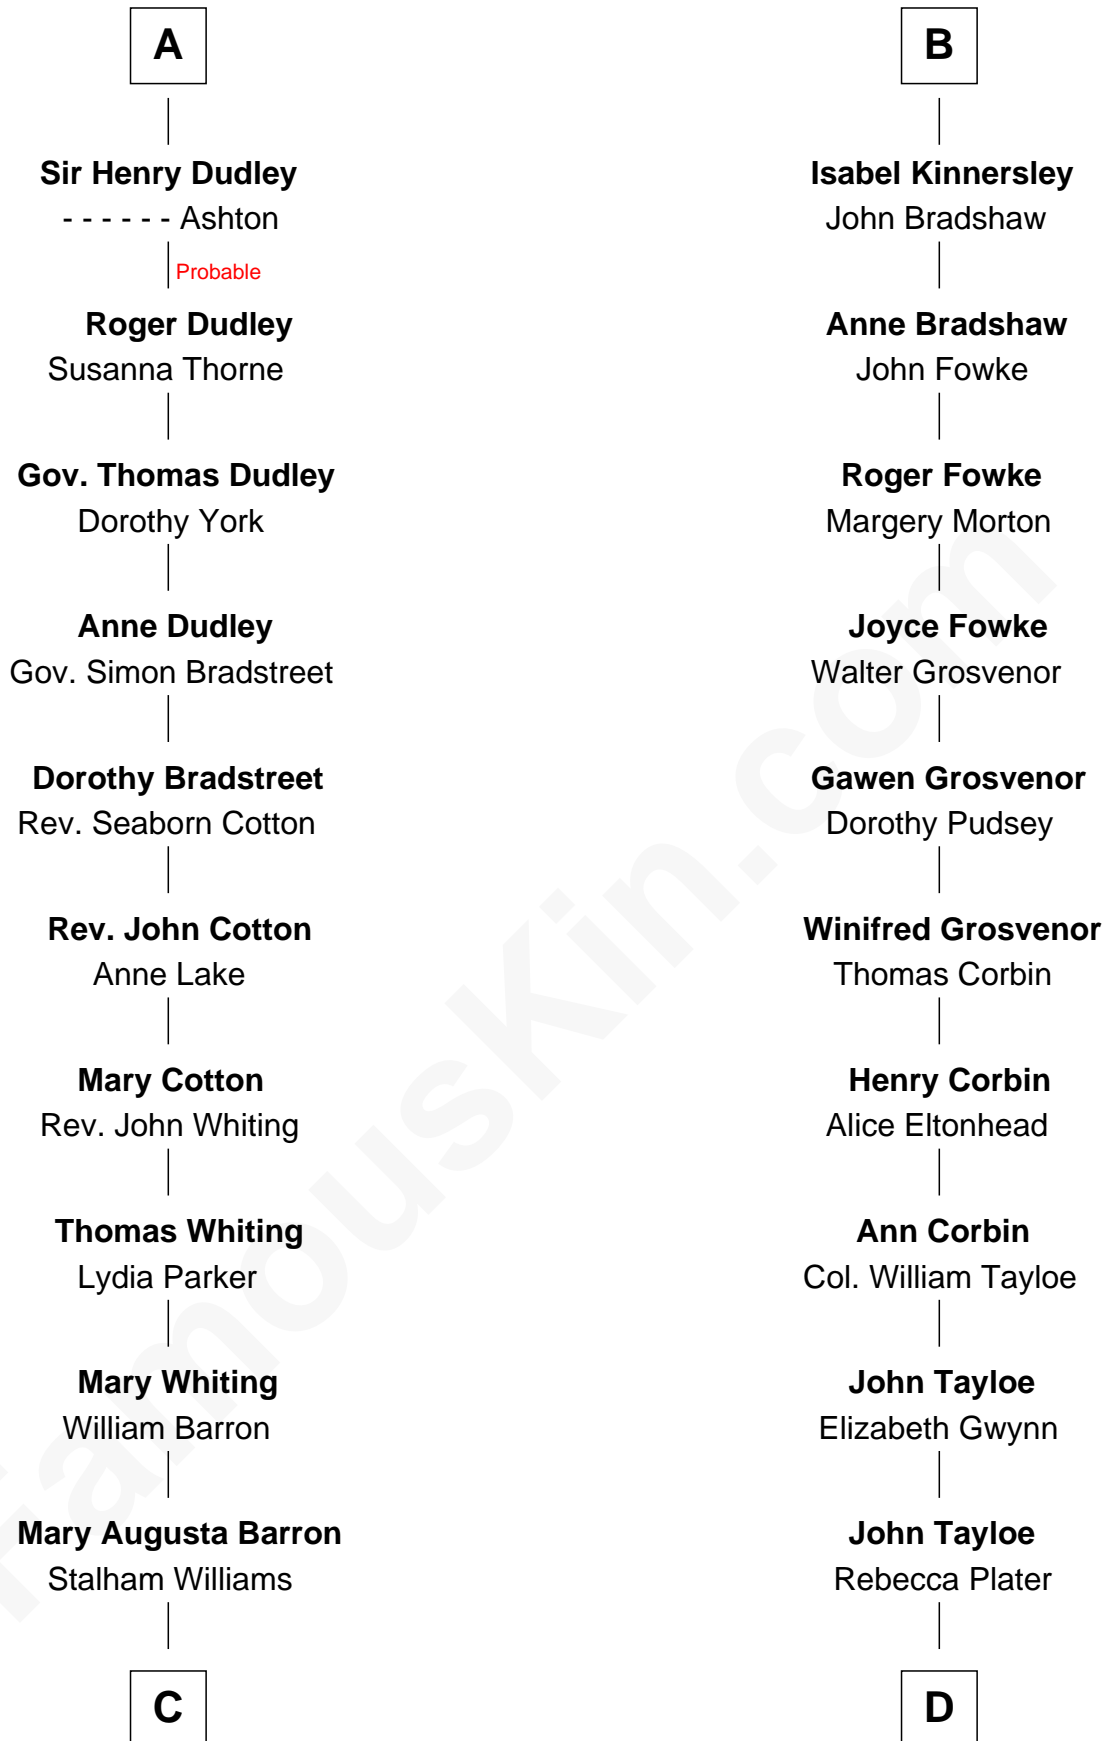

FamousKin.com Relationship Chart of

James Sherman

27th U.S. Vice-President

18th cousin 1 time removed of

Edward Lloyd V

13th Governor of Maryland

Sir William de Ros
Margery de Badlesmere

Thomas de Ros
Beatrice de Stafford

Margaret de Ros
Sir Reynold Grey

Margaret Grey
Sir William Bonville

William Bonville
Elizabeth Harington

William Bonville
Katherine Neville

Cecily Bonville
Thomas Grey

Cecily Grey
Sir John Sutton

A

Maud de Roos
John de Welles

Margery de Welles
Stephen le Scrope

Maude le Scrope
Sir Baldwin Freville

Joyce Freville
Sir Roger Aston

Sir Robert Aston
Isabel Brereton

John Aston
Elizabeth Delves

Margaret Aston
John Kinnersley

B

C

Frances Lucretia Williams
Richard Winslow Sherman

Mary Frances Sherman
Richard Updike Sherman

James Sherman
27th U.S. Vice-President

D

Elizabeth Tayloe
Col. Edward Lloyd

Edward Lloyd V
13th Governor of Maryland