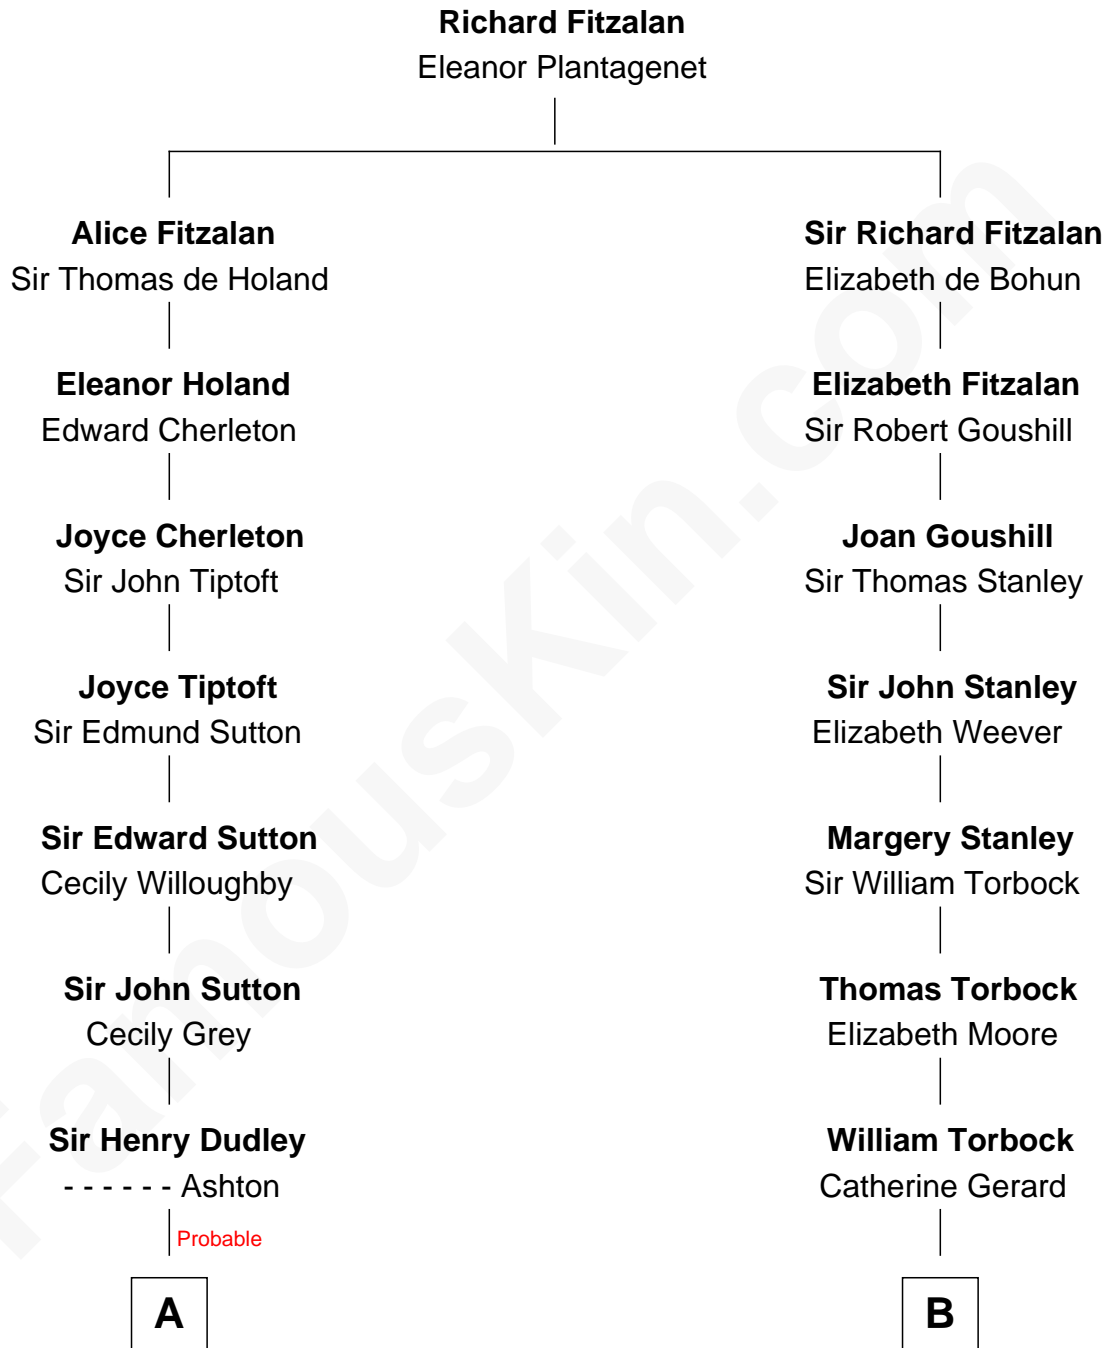

FamousKin.com Relationship Chart of

James Sherman

27th U.S. Vice-President

14th cousin 4 times removed of

Edward Lloyd V

13th Governor of Maryland

C

|
Mary Frances Sherman
Richard Updike Sherman

|
James Sherman
27th U.S. Vice-President

FamousKin.com