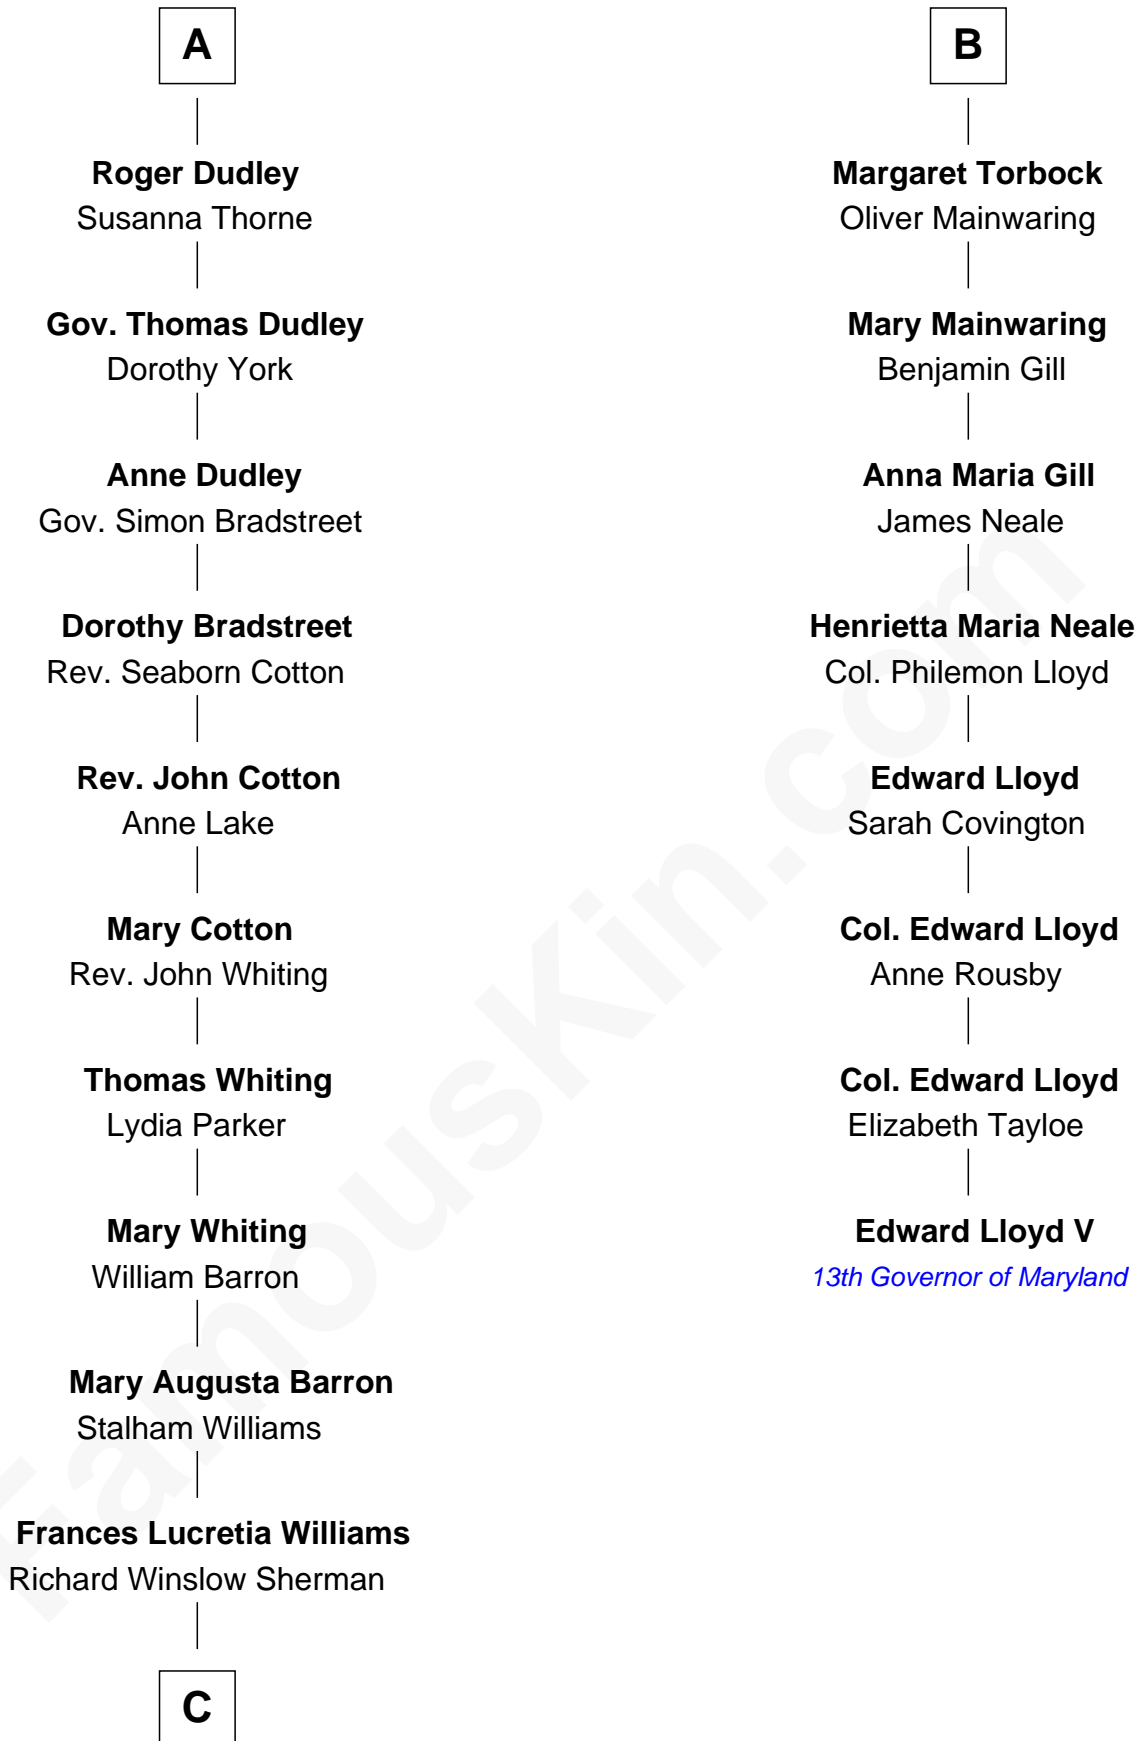

FamousKin.com Relationship Chart of

James Sherman

27th U.S. Vice-President

14th cousin 4 times removed of

Edward Lloyd V

13th Governor of Maryland

C

|
Mary Frances Sherman
Richard Updike Sherman

|
James Sherman
27th U.S. Vice-President

FamousKin.com