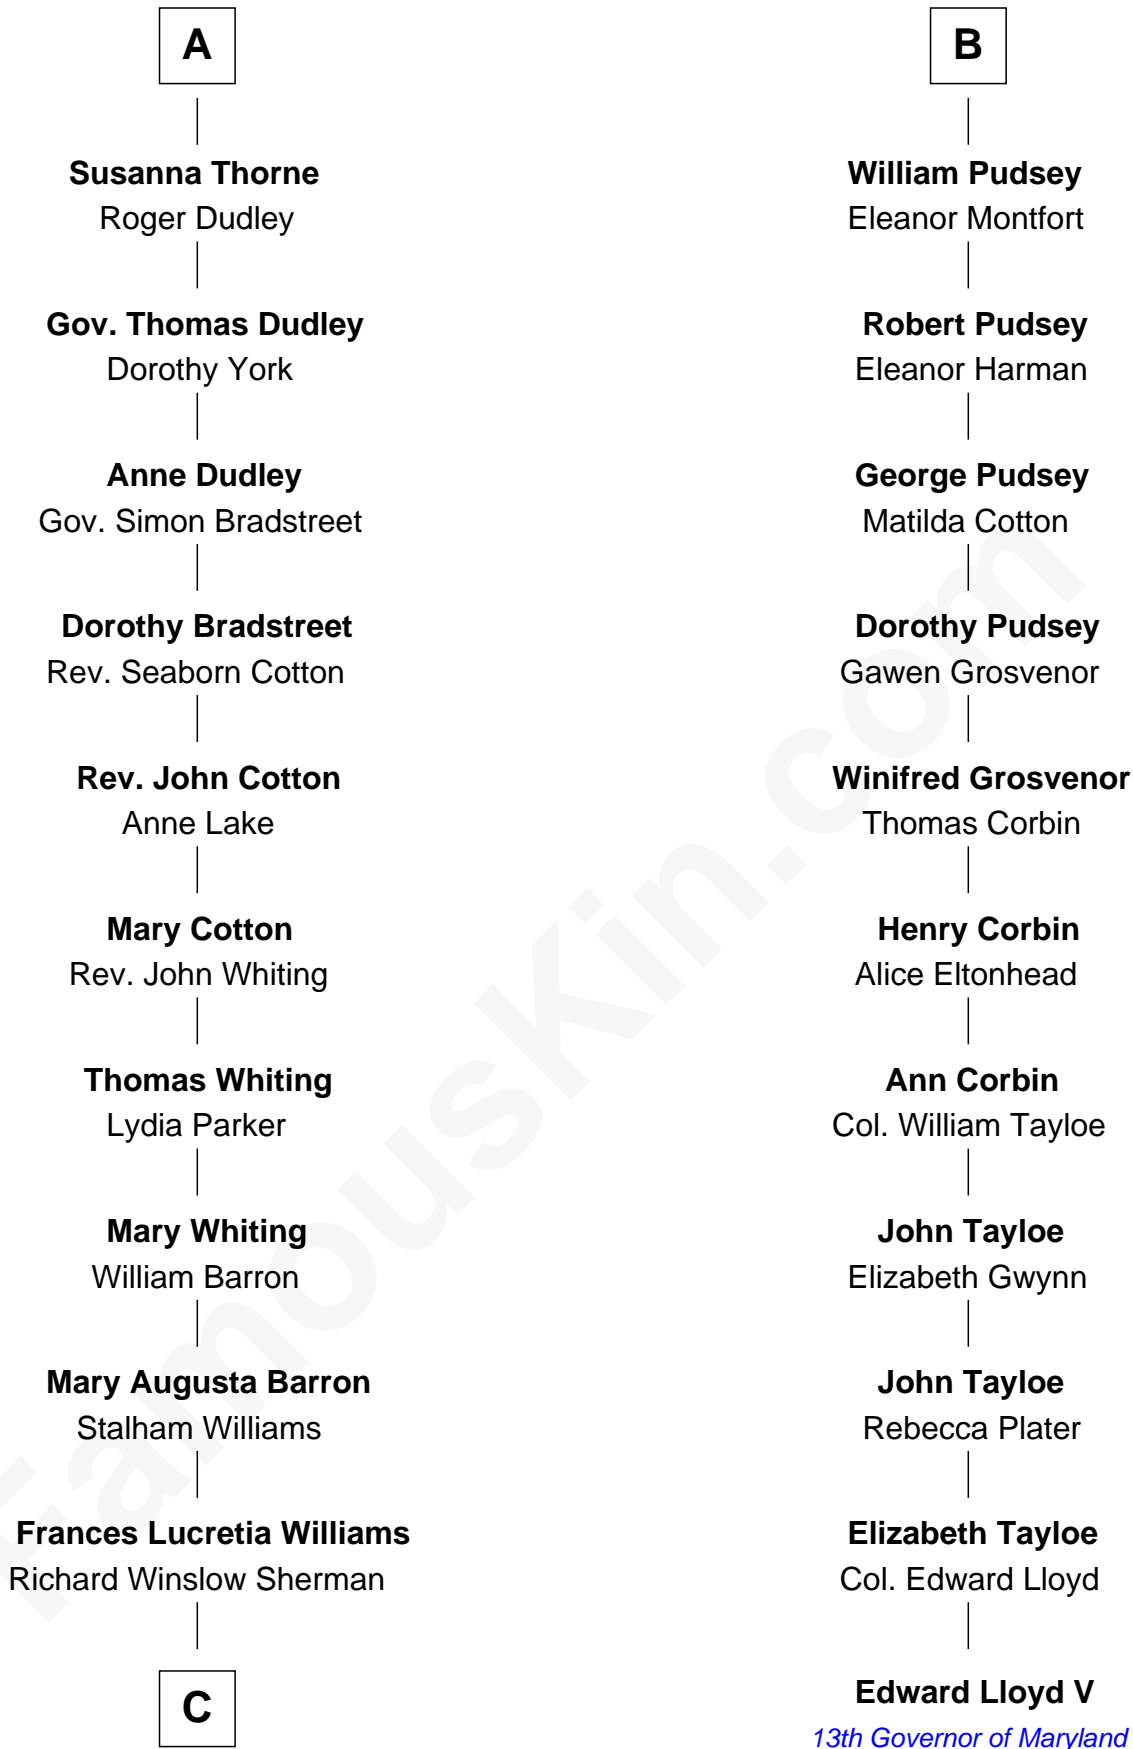

FamousKin.com Relationship Chart of

James Sherman

27th U.S. Vice-President

17th cousin 1 time removed of

Edward Lloyd V

13th Governor of Maryland

Sir John Grey

Avice Marmion

C

|
Mary Frances Sherman
Richard Updike Sherman

|
James Sherman
27th U.S. Vice-President

FamousKin.com