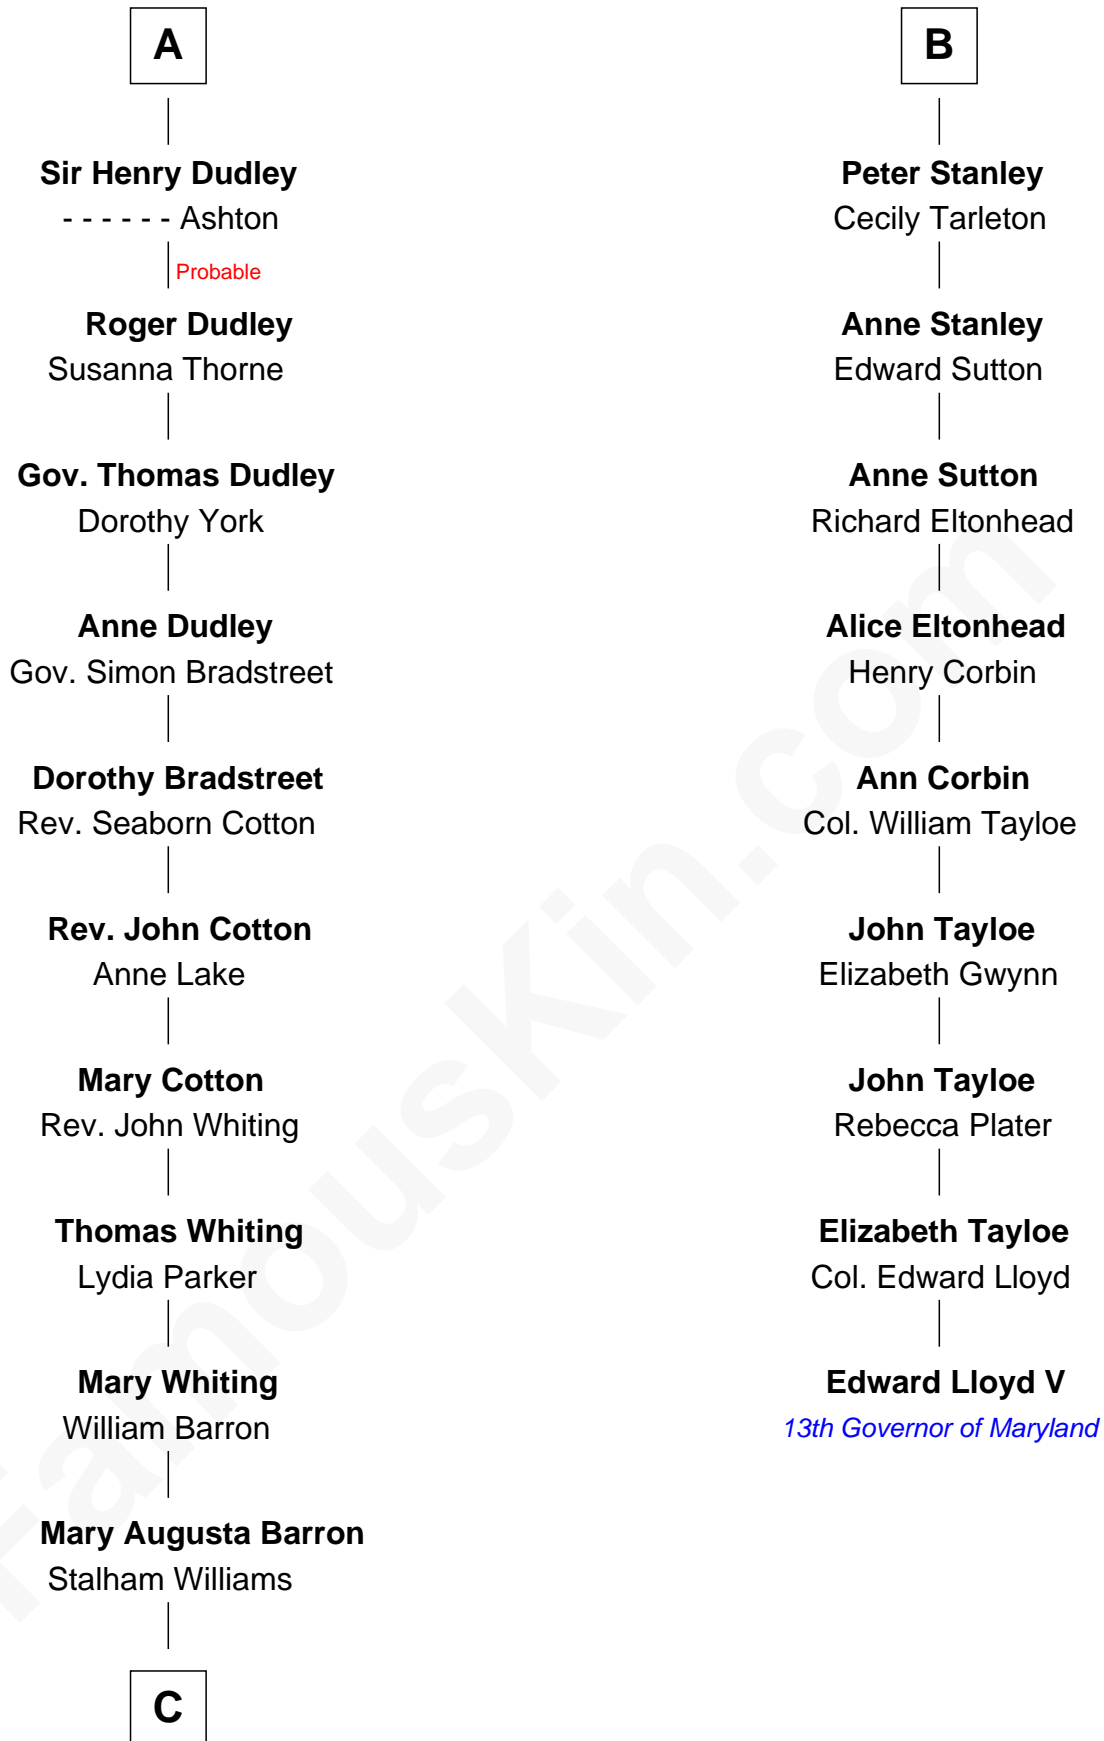

FamousKin.com Relationship Chart of

James Sherman

27th U.S. Vice-President

15th cousin 4 times removed of

Edward Lloyd V

13th Governor of Maryland

Sir Robert de Holland

Maude la Zouche

C

—
Frances Lucretia Williams
Richard Winslow Sherman

—
Mary Frances Sherman
Richard Updike Sherman

—
James Sherman
27th U.S. Vice-President

FamousKin.com