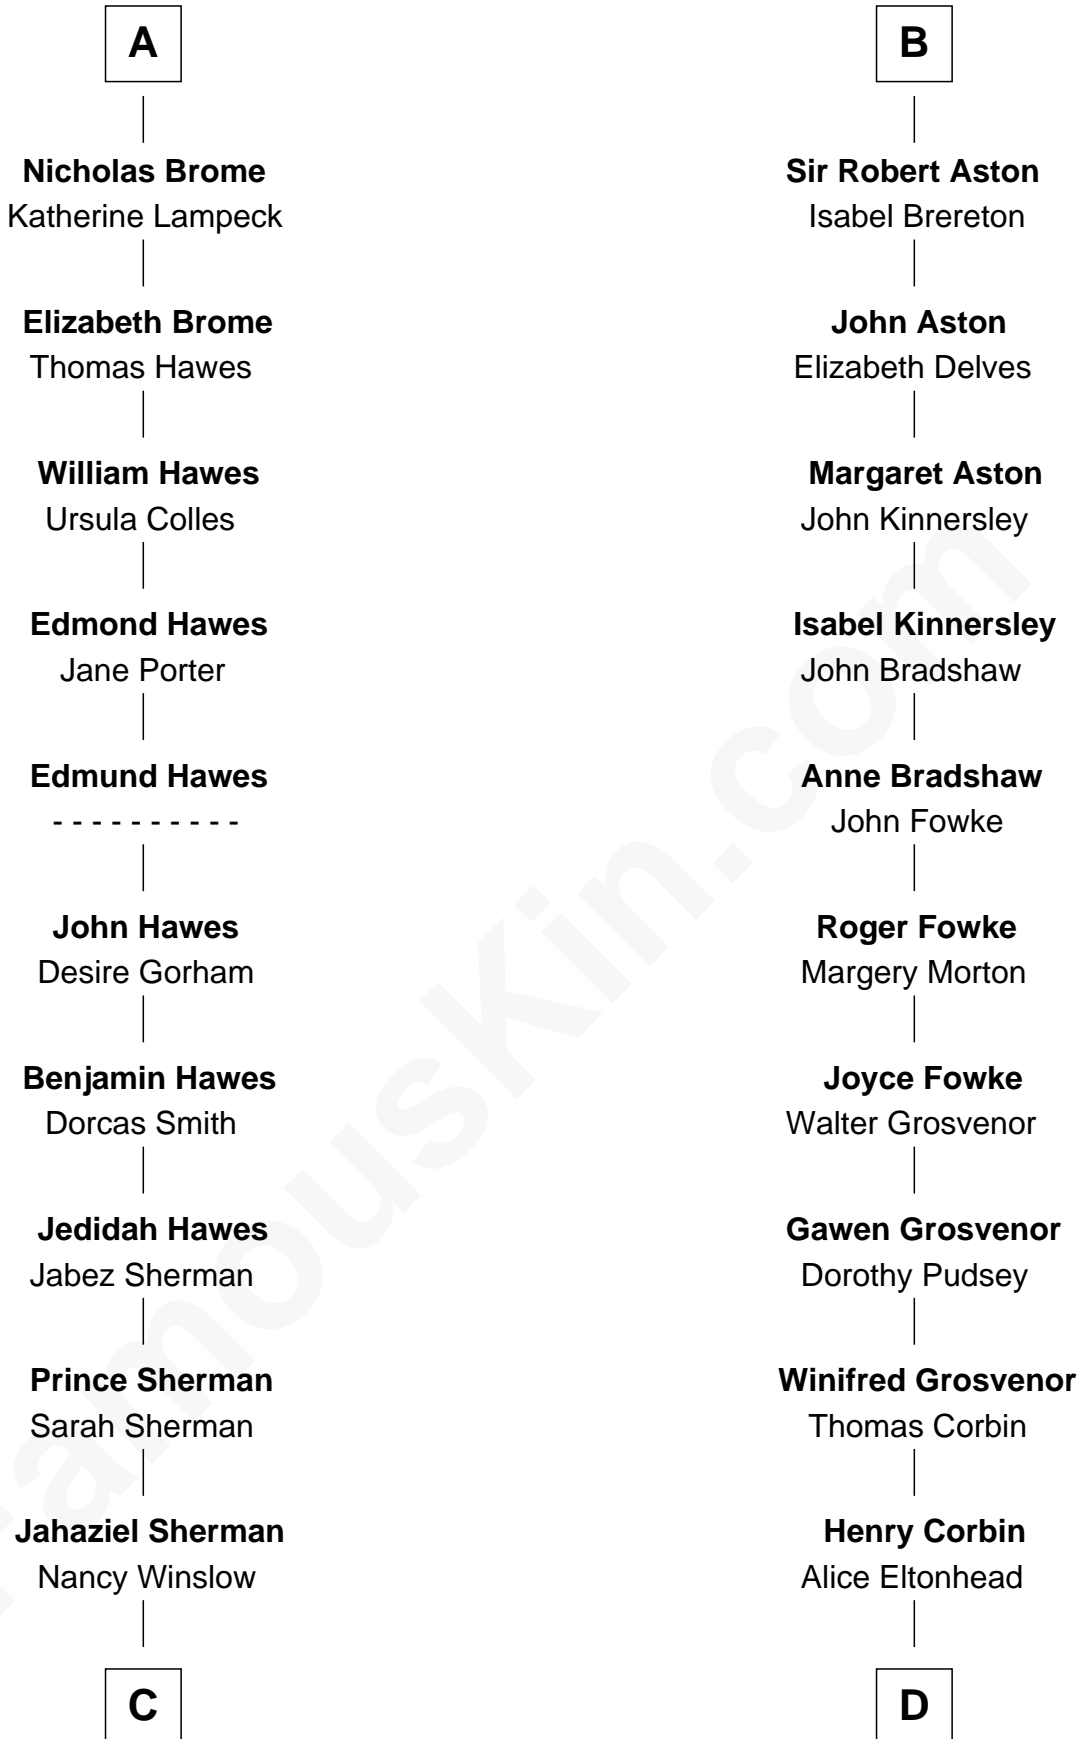

FamousKin.com Relationship Chart of

James Sherman

27th U.S. Vice-President

19th cousin 2 times removed of

Edward Lloyd V

13th Governor of Maryland

C

Richard Winslow Sherman

Frances Lucretia Williams

Mary Frances Sherman

Richard Updike Sherman

James Sherman

27th U.S. Vice-President

D

Ann Corbin

Col. William Tayloe

John Tayloe

Elizabeth Gwynn

John Tayloe

Rebecca Plater

Elizabeth Tayloe

Col. Edward Lloyd

Edward Lloyd V

13th Governor of Maryland