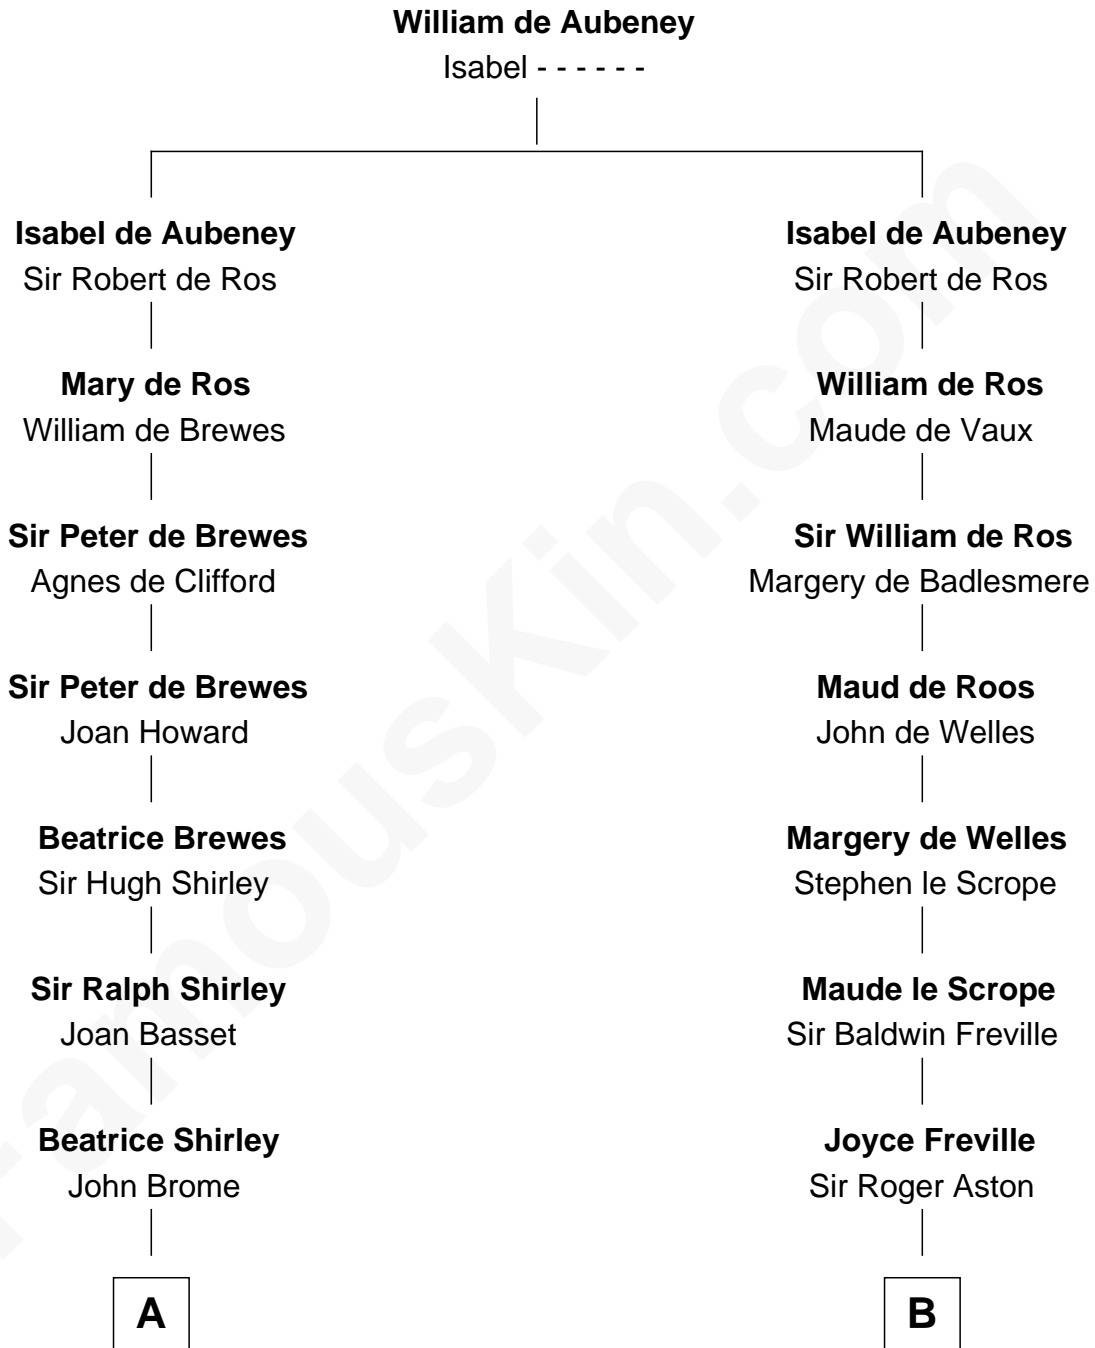

FamousKin.com Relationship Chart of

James Sherman

27th U.S. Vice-President

19th cousin 2 times removed of

Edward Lloyd V

13th Governor of Maryland

C

Richard Winslow Sherman

Frances Lucretia Williams

Mary Frances Sherman

Richard Updike Sherman

James Sherman

27th U.S. Vice-President

D

Ann Corbin

Col. William Tayloe

John Tayloe

Elizabeth Gwynn

John Tayloe

Rebecca Plater

Elizabeth Tayloe

Col. Edward Lloyd

Edward Lloyd V

13th Governor of Maryland