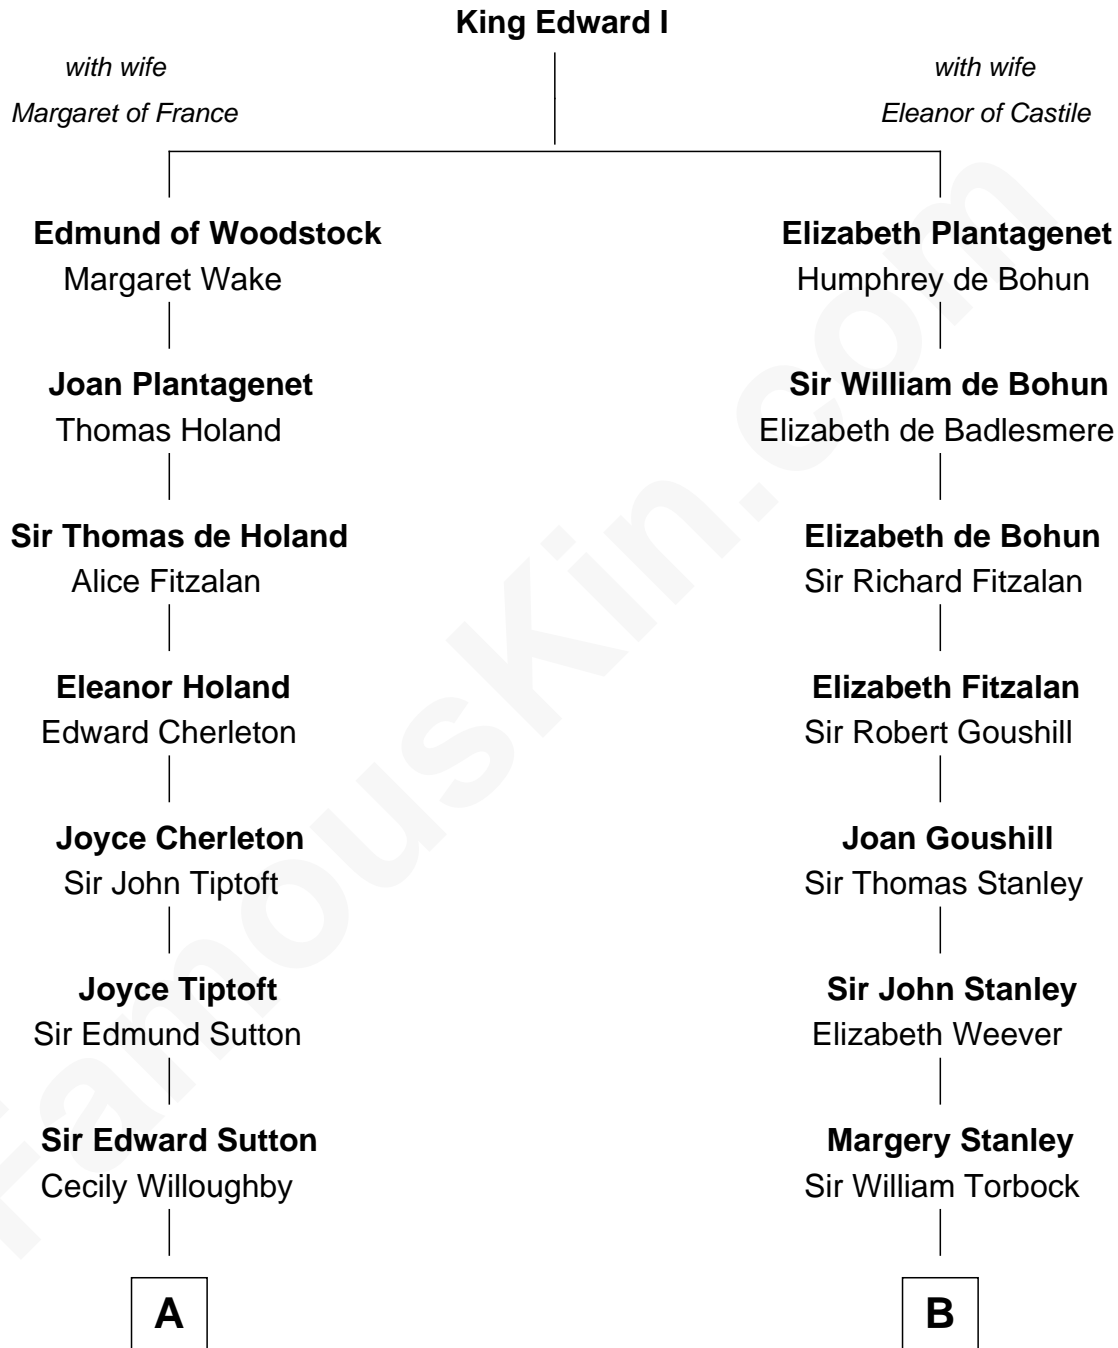

FamousKin.com Relationship Chart of

James Sherman

27th U.S. Vice-President

18th cousin 2 times removed of

Henry Lloyd

40th Governor of Maryland

C

Mary Augusta Barron
Stalham Williams

Frances Lucretia Williams
Richard Winslow Sherman

Mary Frances Sherman
Richard Updike Sherman

James Sherman
27th U.S. Vice-President

D

Daniel Lloyd
Catherine Henry

Henry Lloyd
40th Governor of Maryland

FamousKin.com