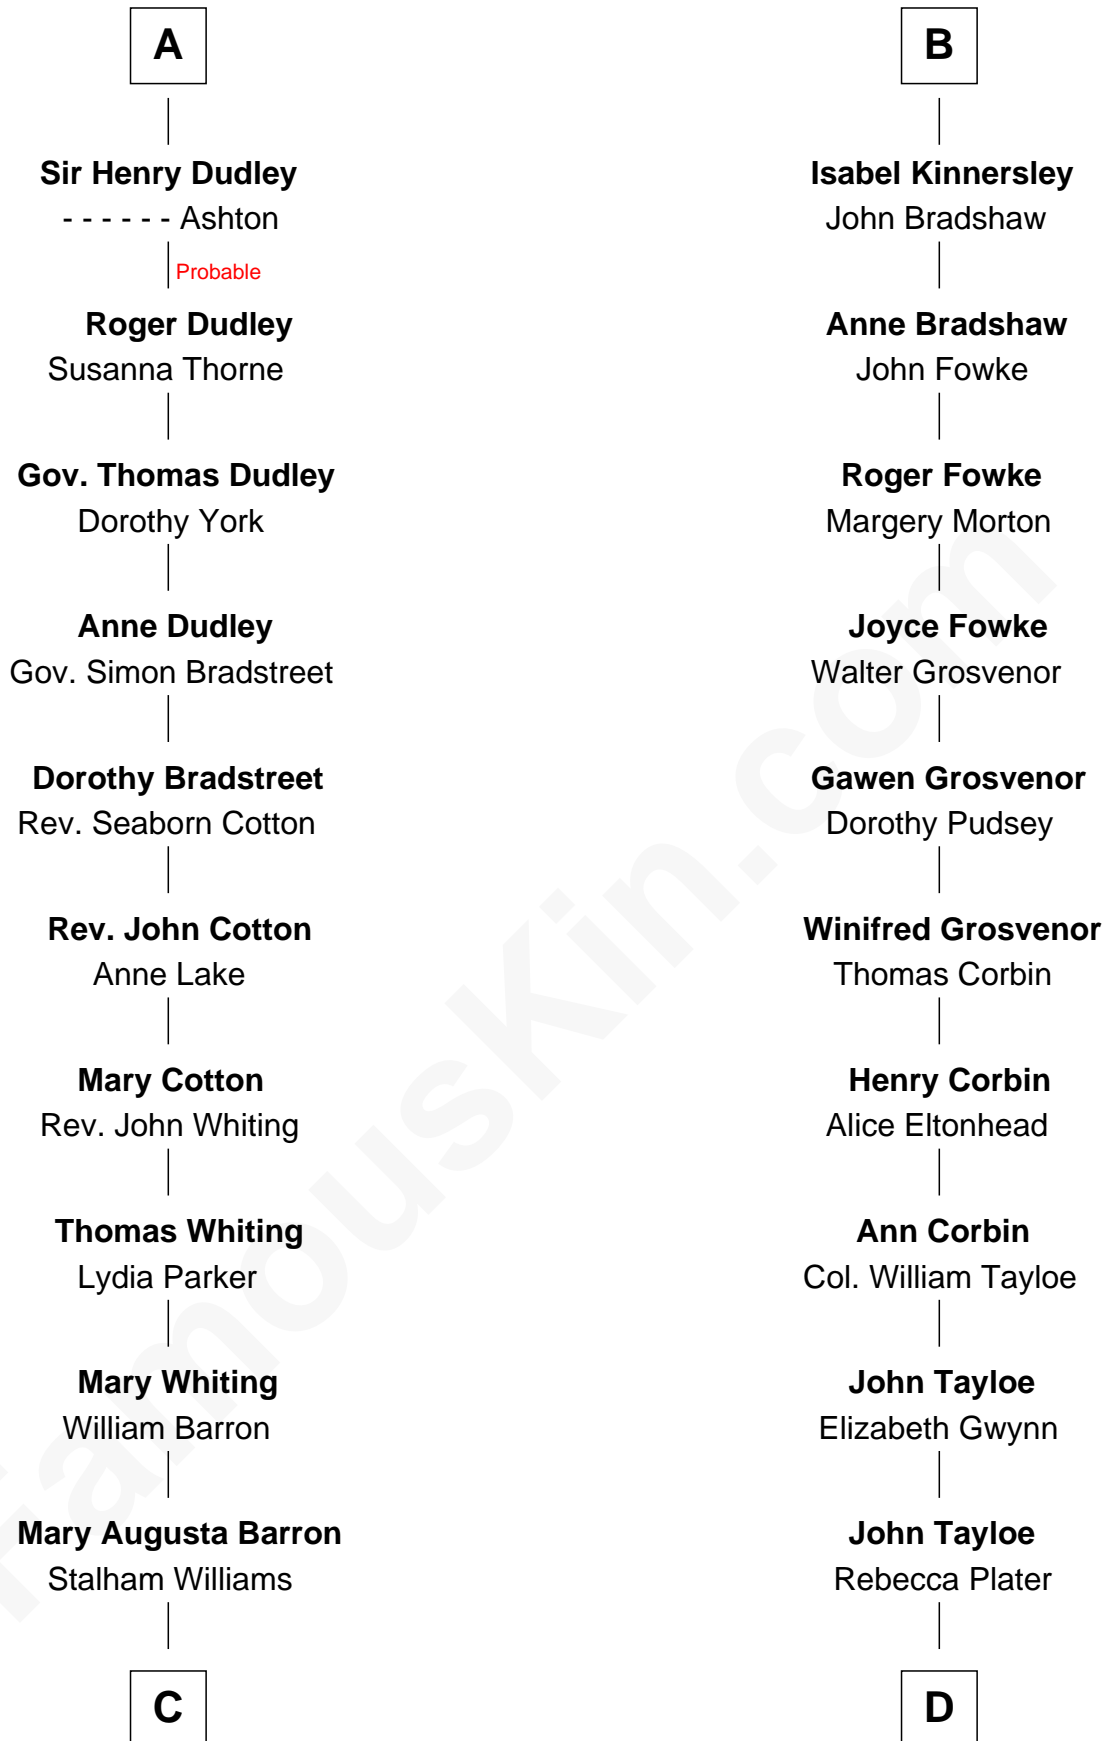

FamousKin.com Relationship Chart of

James Sherman

27th U.S. Vice-President

19th cousin 1 time removed of

Henry Lloyd

40th Governor of Maryland

Sir William de Ros
Margery de Badlesmere

Thomas de Ros
Beatrice de Stafford

Margaret de Ros
Sir Reynold Grey

Margaret Grey
Sir William Bonville

William Bonville
Elizabeth Harington

William Bonville
Katherine Neville

Cecily Bonville
Thomas Grey

Cecily Grey
Sir John Sutton

A

Maud de Roos
John de Welles

Margery de Welles
Stephen le Scrope

Maude le Scrope
Sir Baldwin Freville

Joyce Freville
Sir Roger Aston

Sir Robert Aston
Isabel Brereton

John Aston
Elizabeth Delves

Margaret Aston
John Kinnersley

B

C

Frances Lucretia Williams

Richard Winslow Sherman

Mary Frances Sherman

Richard Updike Sherman

James Sherman

27th U.S. Vice-President

D

Elizabeth Tayloe