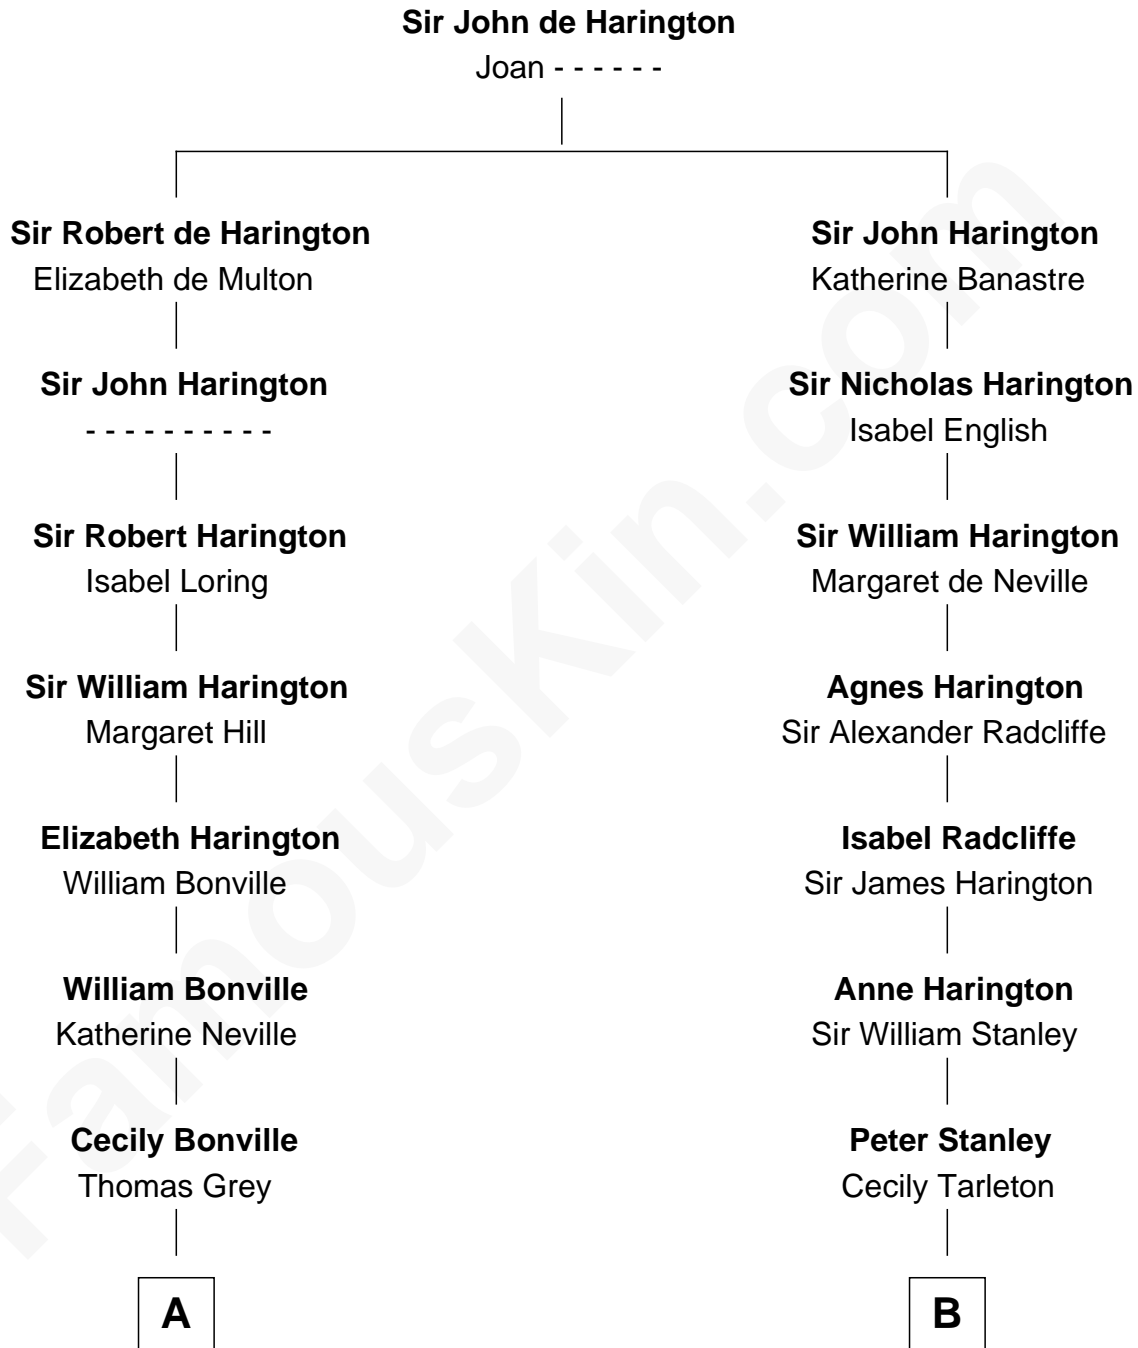

FamousKin.com Relationship Chart of

James Sherman

27th U.S. Vice-President

16th cousin 4 times removed of

Henry Lloyd

40th Governor of Maryland

C

—
Mary Augusta Barron

Stalham Williams

—
Frances Lucretia Williams

Richard Winslow Sherman

—
Mary Frances Sherman

Richard Updike Sherman

—
James Sherman

27th U.S. Vice-President

FamousKin.com