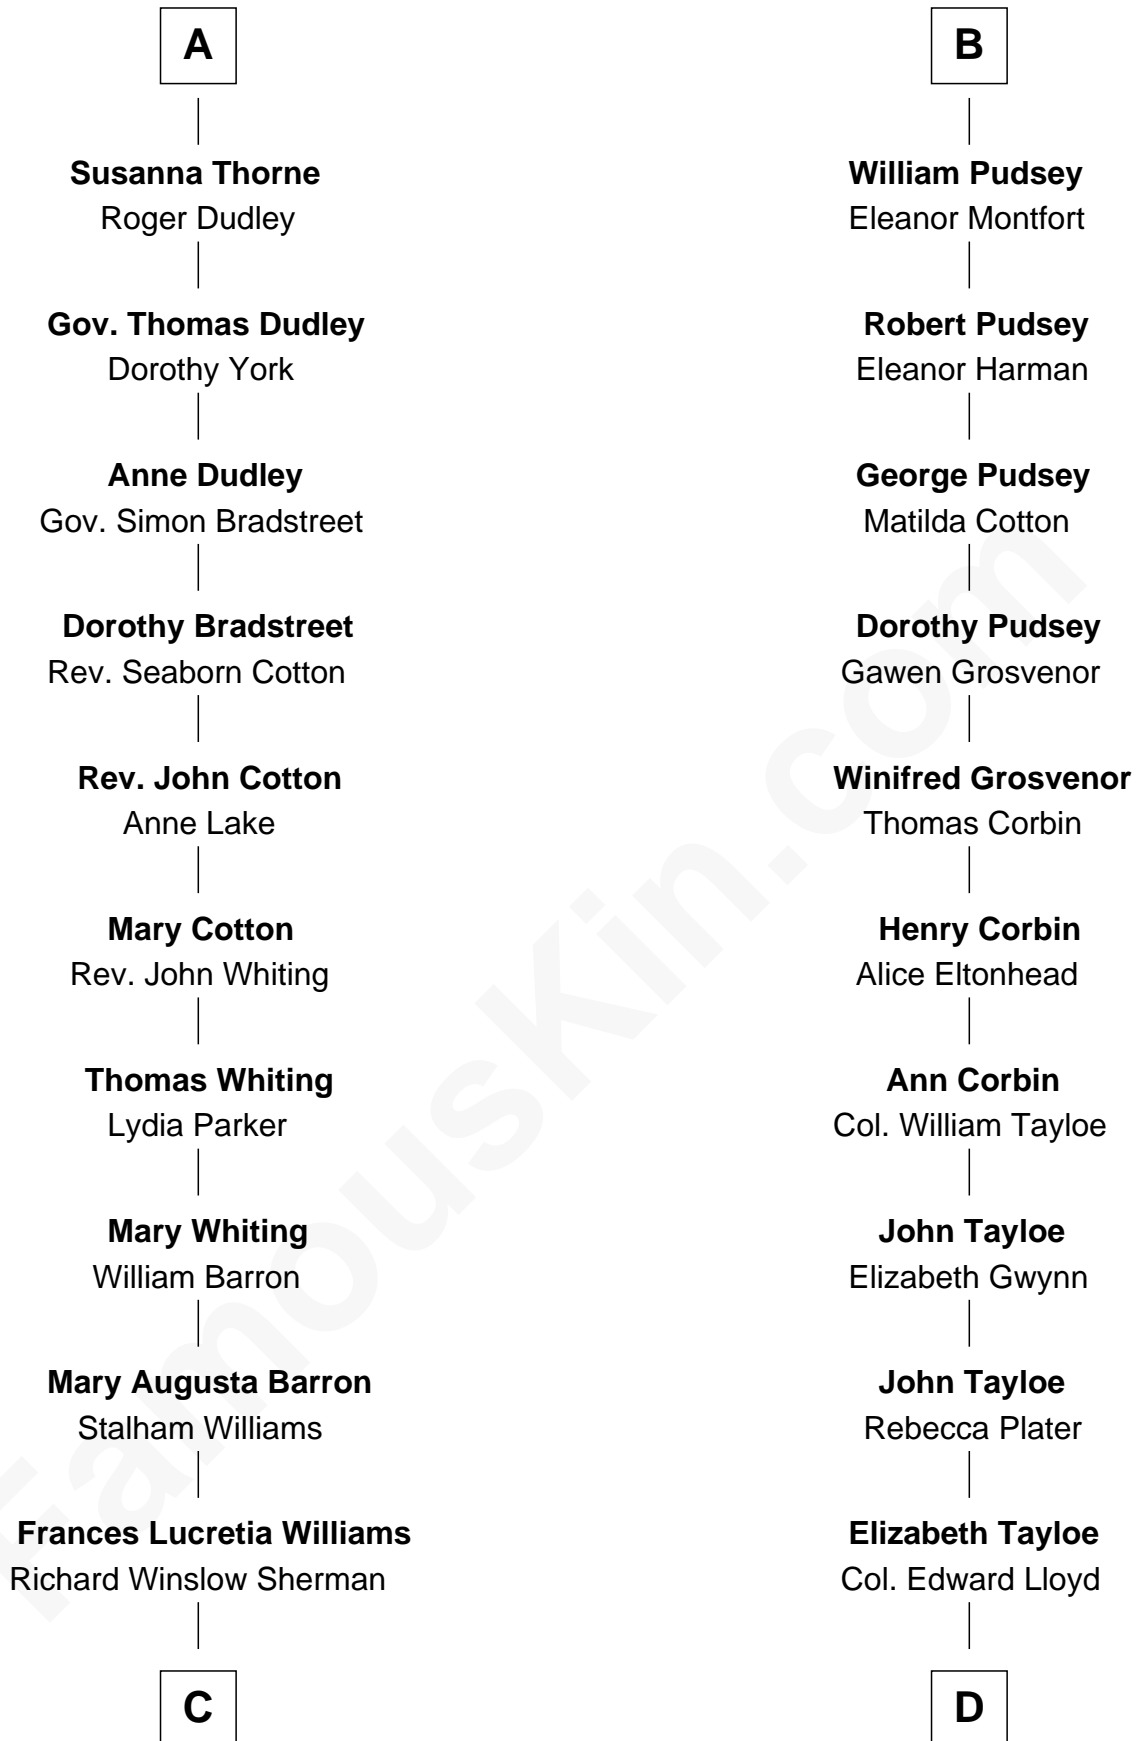

FamousKin.com Relationship Chart of

James Sherman

27th U.S. Vice-President

18th cousin 1 time removed of

Henry Lloyd

40th Governor of Maryland

Sir John Grey

Avice Marmion

C

Mary Frances Sherman
Richard Updike Sherman

James Sherman
27th U.S. Vice-President

D

Col. Edward Lloyd
Sally Scott Murray

Daniel Lloyd
Catherine Henry

Henry Lloyd
40th Governor of Maryland

FamousKin.com