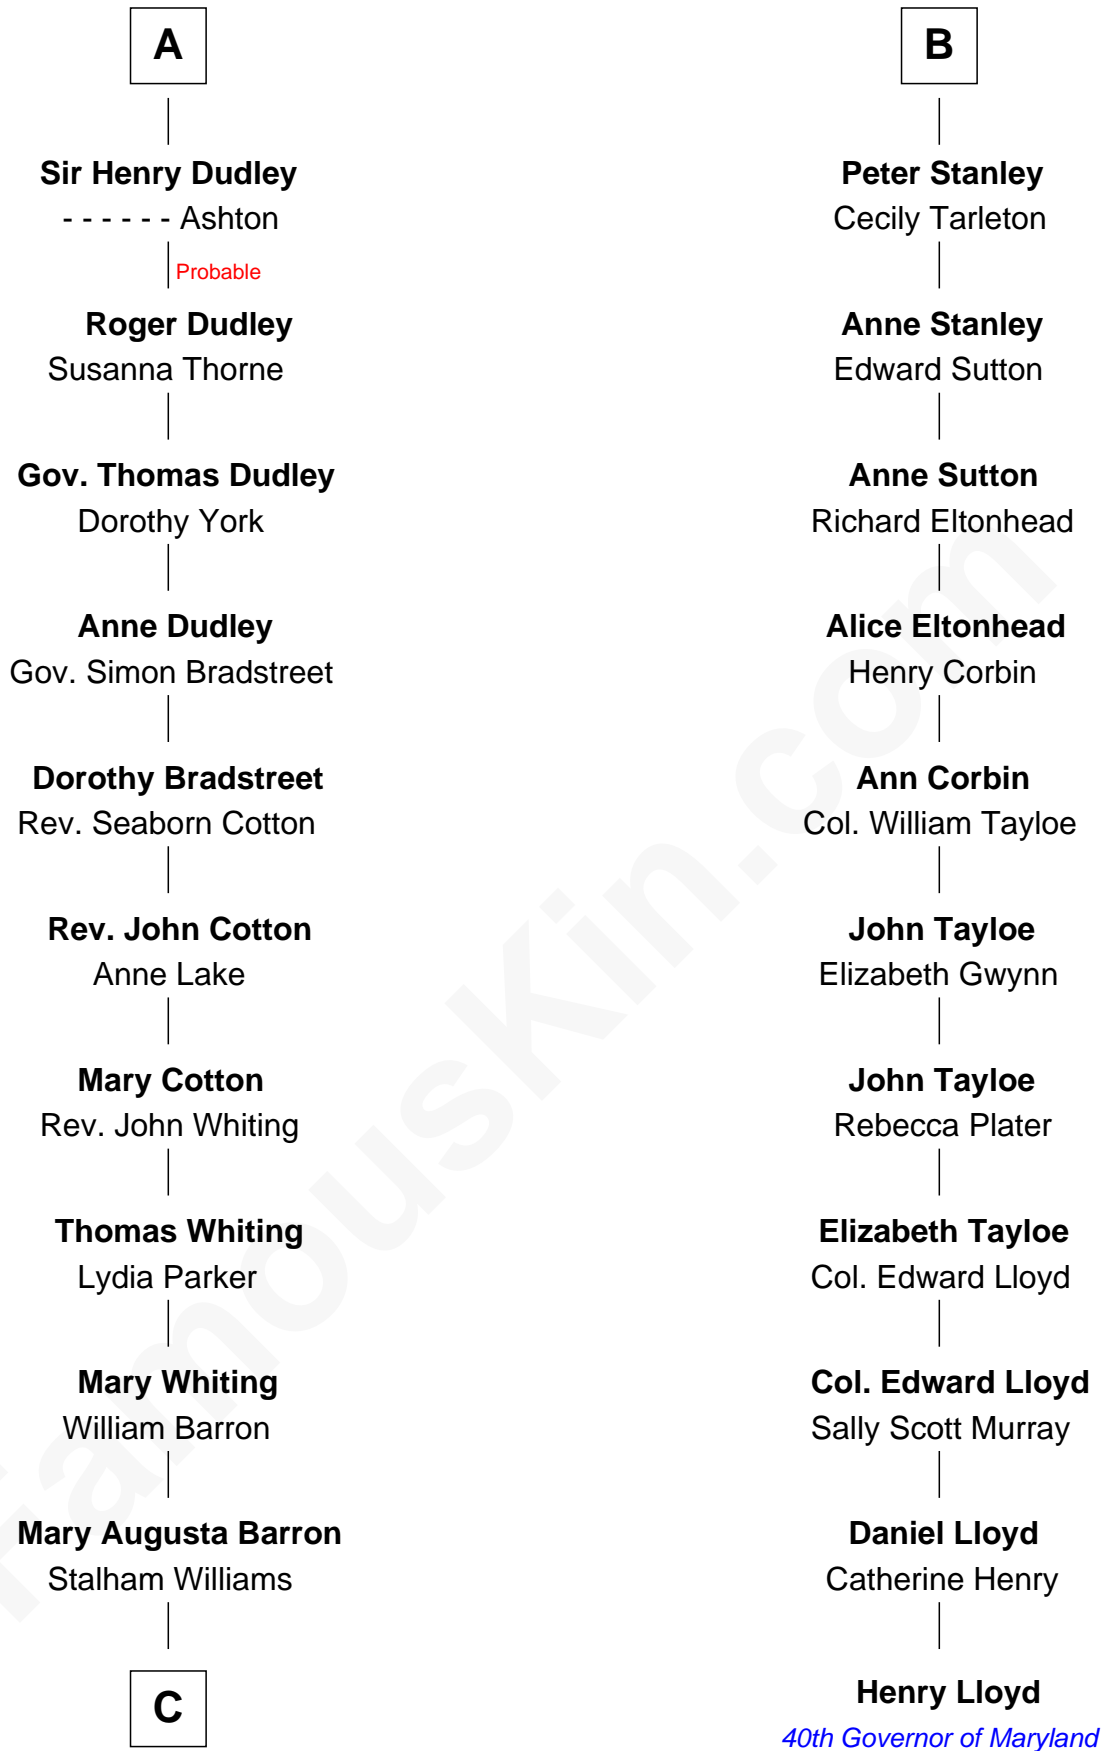

FamousKin.com Relationship Chart of

James Sherman

27th U.S. Vice-President

17th cousin 2 times removed of

Henry Lloyd

40th Governor of Maryland

Sir Robert de Holland

Maude la Zouche

C

—
Frances Lucretia Williams

Richard Winslow Sherman

—
Mary Frances Sherman

Richard Updike Sherman

—
James Sherman

27th U.S. Vice-President

FamousKin.com