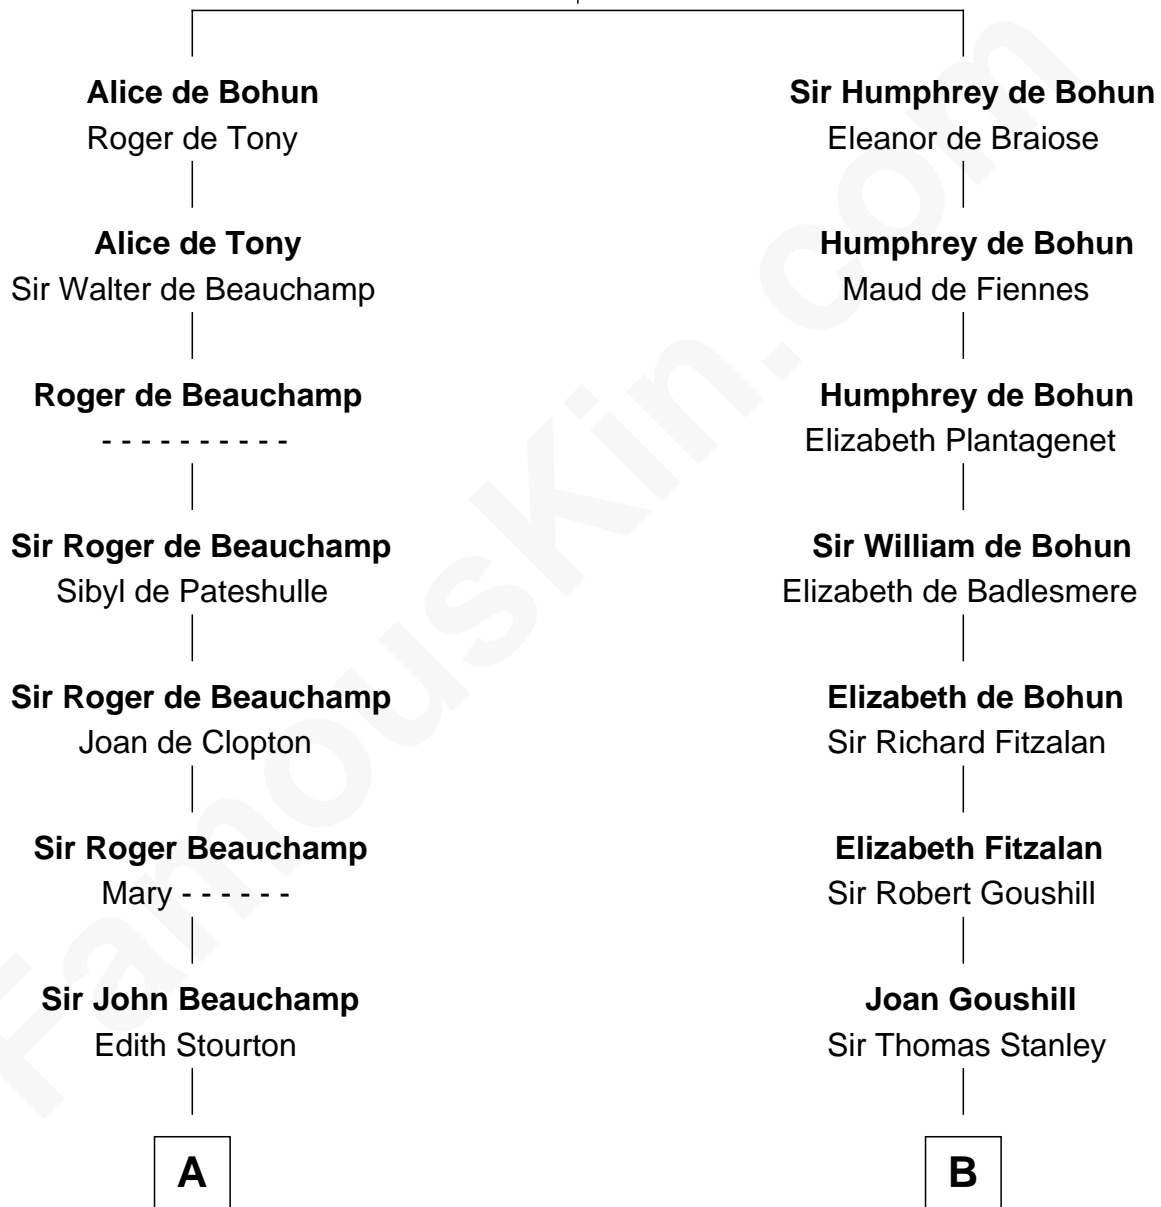

FamousKin.com Relationship Chart of

James Sherman

27th U.S. Vice-President

18th cousin 3 times removed of

Charles Goldsborough

16th Governor of Maryland

Sir Humphrey de Bohun

Maud of Eu

C

Mary Whiting
William Barron

Mary Augusta Barron
Stalham Williams

Frances Lucretia Williams
Richard Winslow Sherman

Mary Frances Sherman
Richard Updike Sherman

James Sherman
27th U.S. Vice-President

D

Anna Maria Tilghman
Charles Goldsborough

Charles Goldsborough
16th Governor of Maryland

FamousKin.com