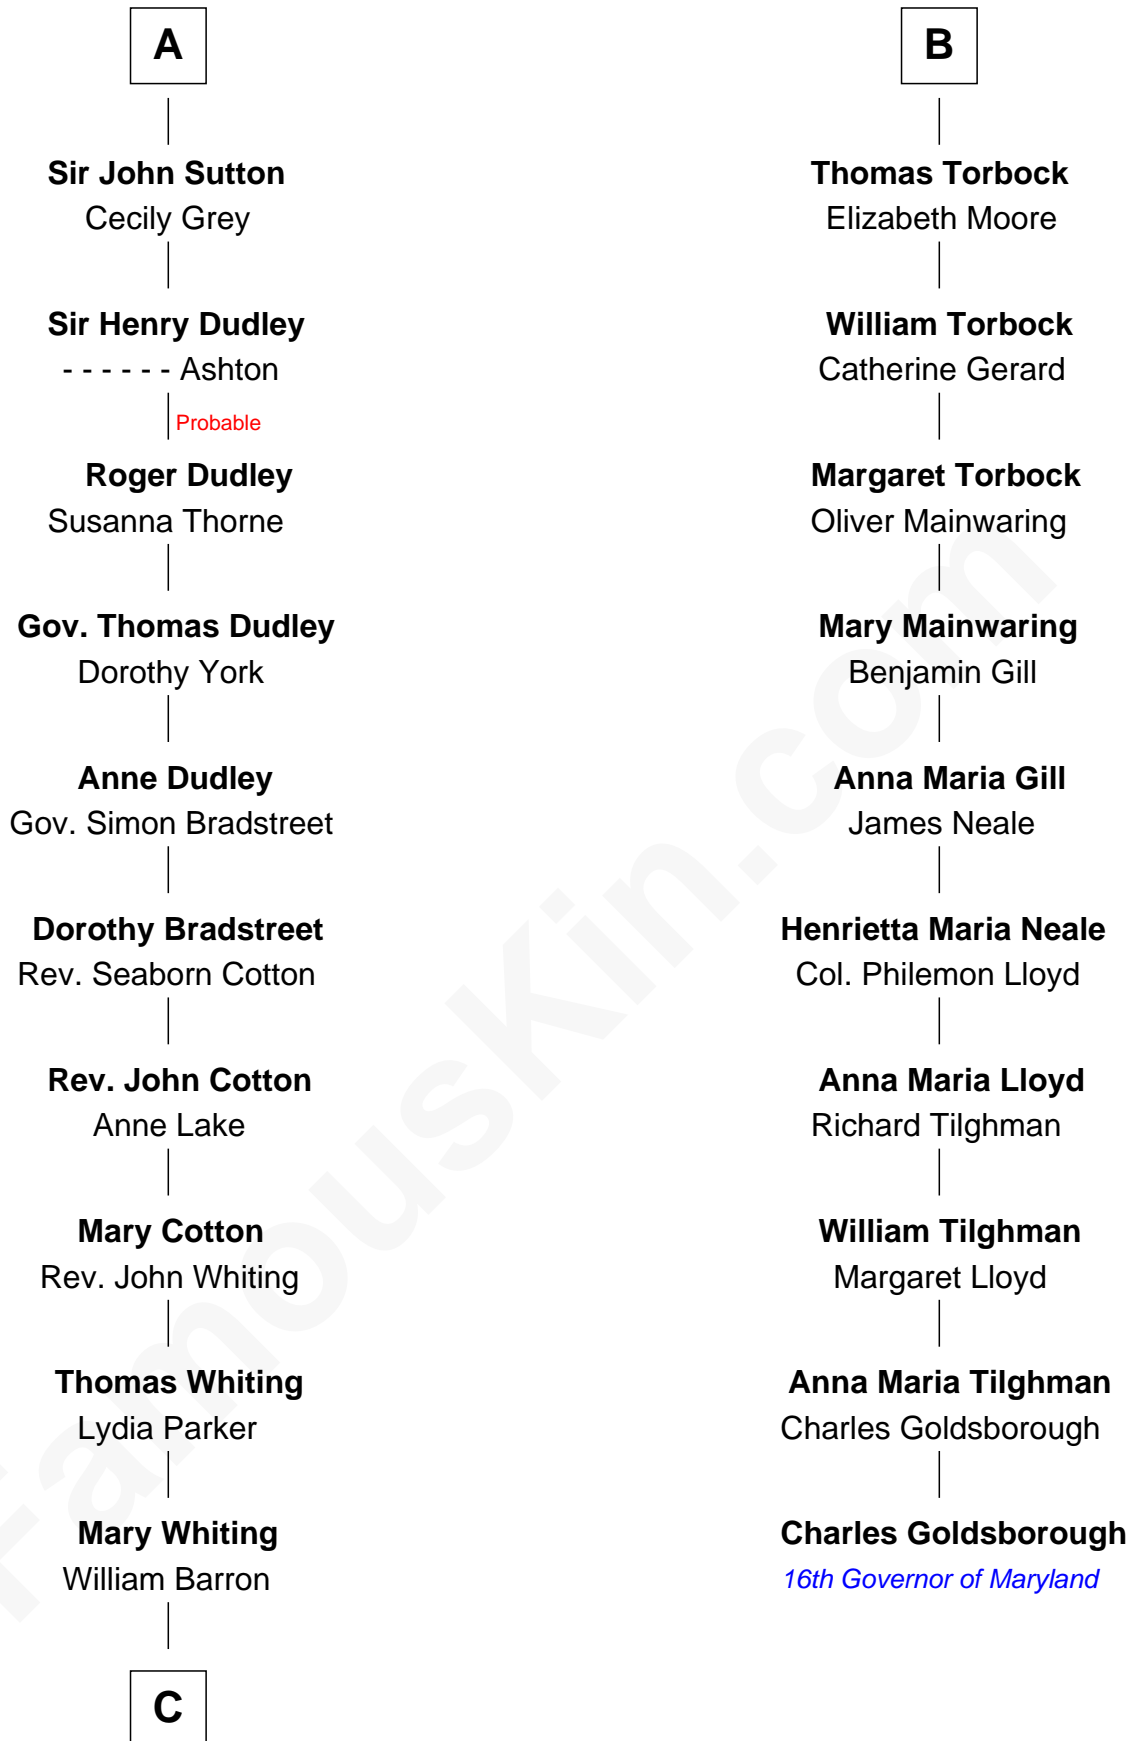

FamousKin.com Relationship Chart of

James Sherman

27th U.S. Vice-President

16th cousin 4 times removed of

Charles Goldsborough

16th Governor of Maryland

C

—
Mary Augusta Barron

Stalham Williams

—
Frances Lucretia Williams

Richard Winslow Sherman

—
Mary Frances Sherman

Richard Updike Sherman

—
James Sherman

27th U.S. Vice-President

FamousKin.com