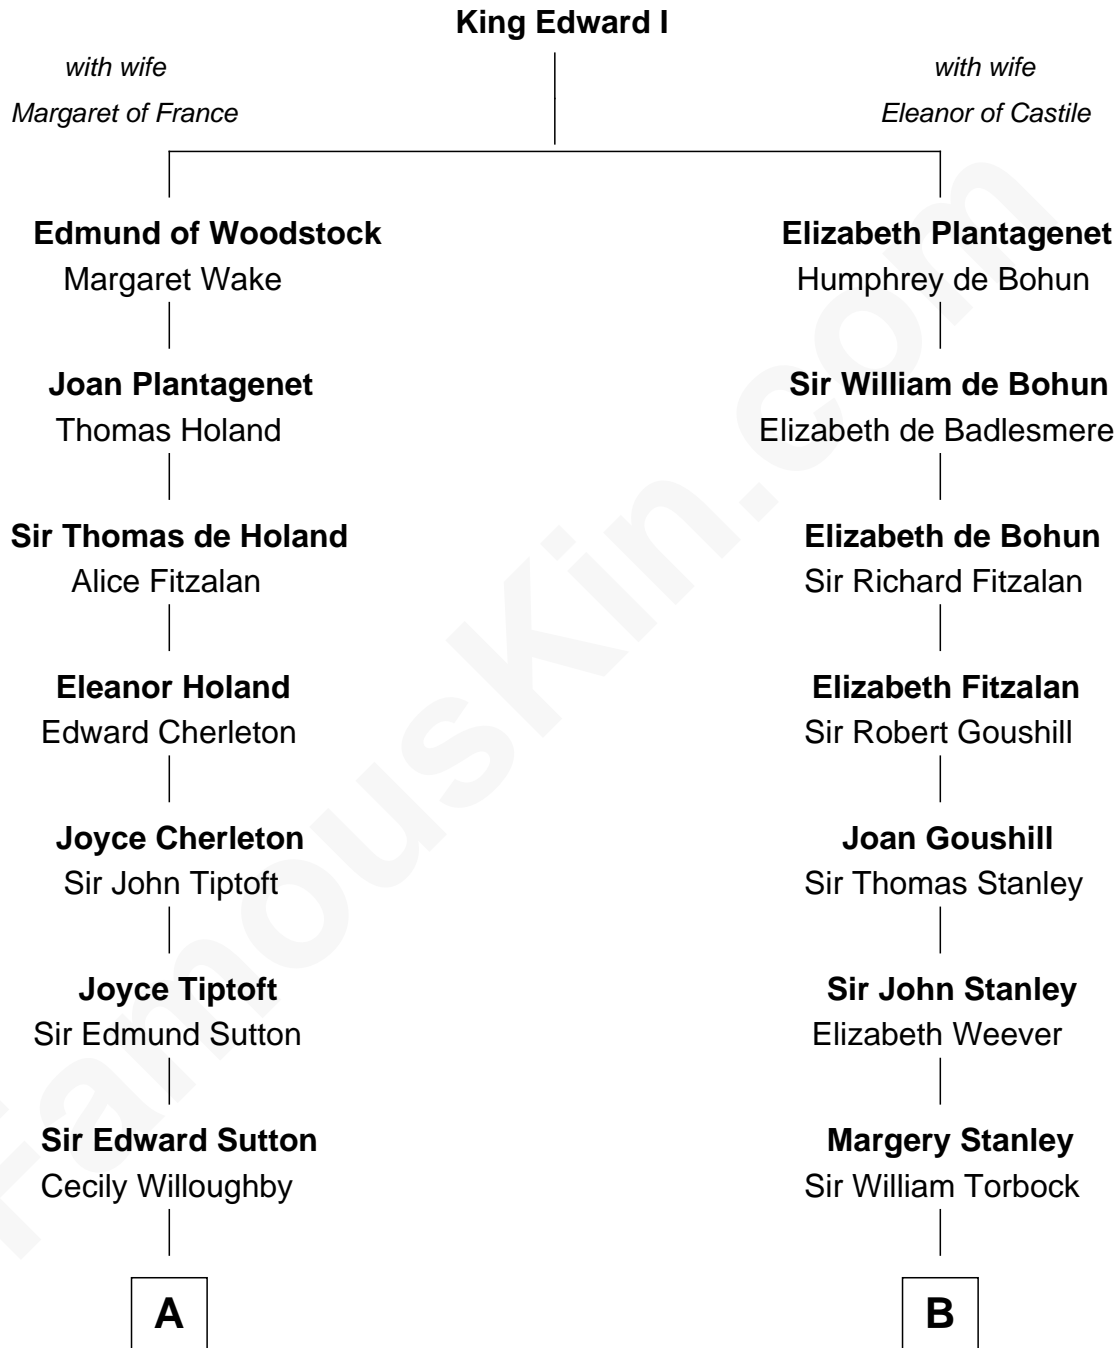

FamousKin.com Relationship Chart of

James Sherman

27th U.S. Vice-President

16th cousin 4 times removed of

Charles Goldsborough

16th Governor of Maryland

C

—
Mary Augusta Barron

Stalham Williams

—
Frances Lucretia Williams

Richard Winslow Sherman

—
Mary Frances Sherman

Richard Updike Sherman

—
James Sherman

27th U.S. Vice-President

FamousKin.com