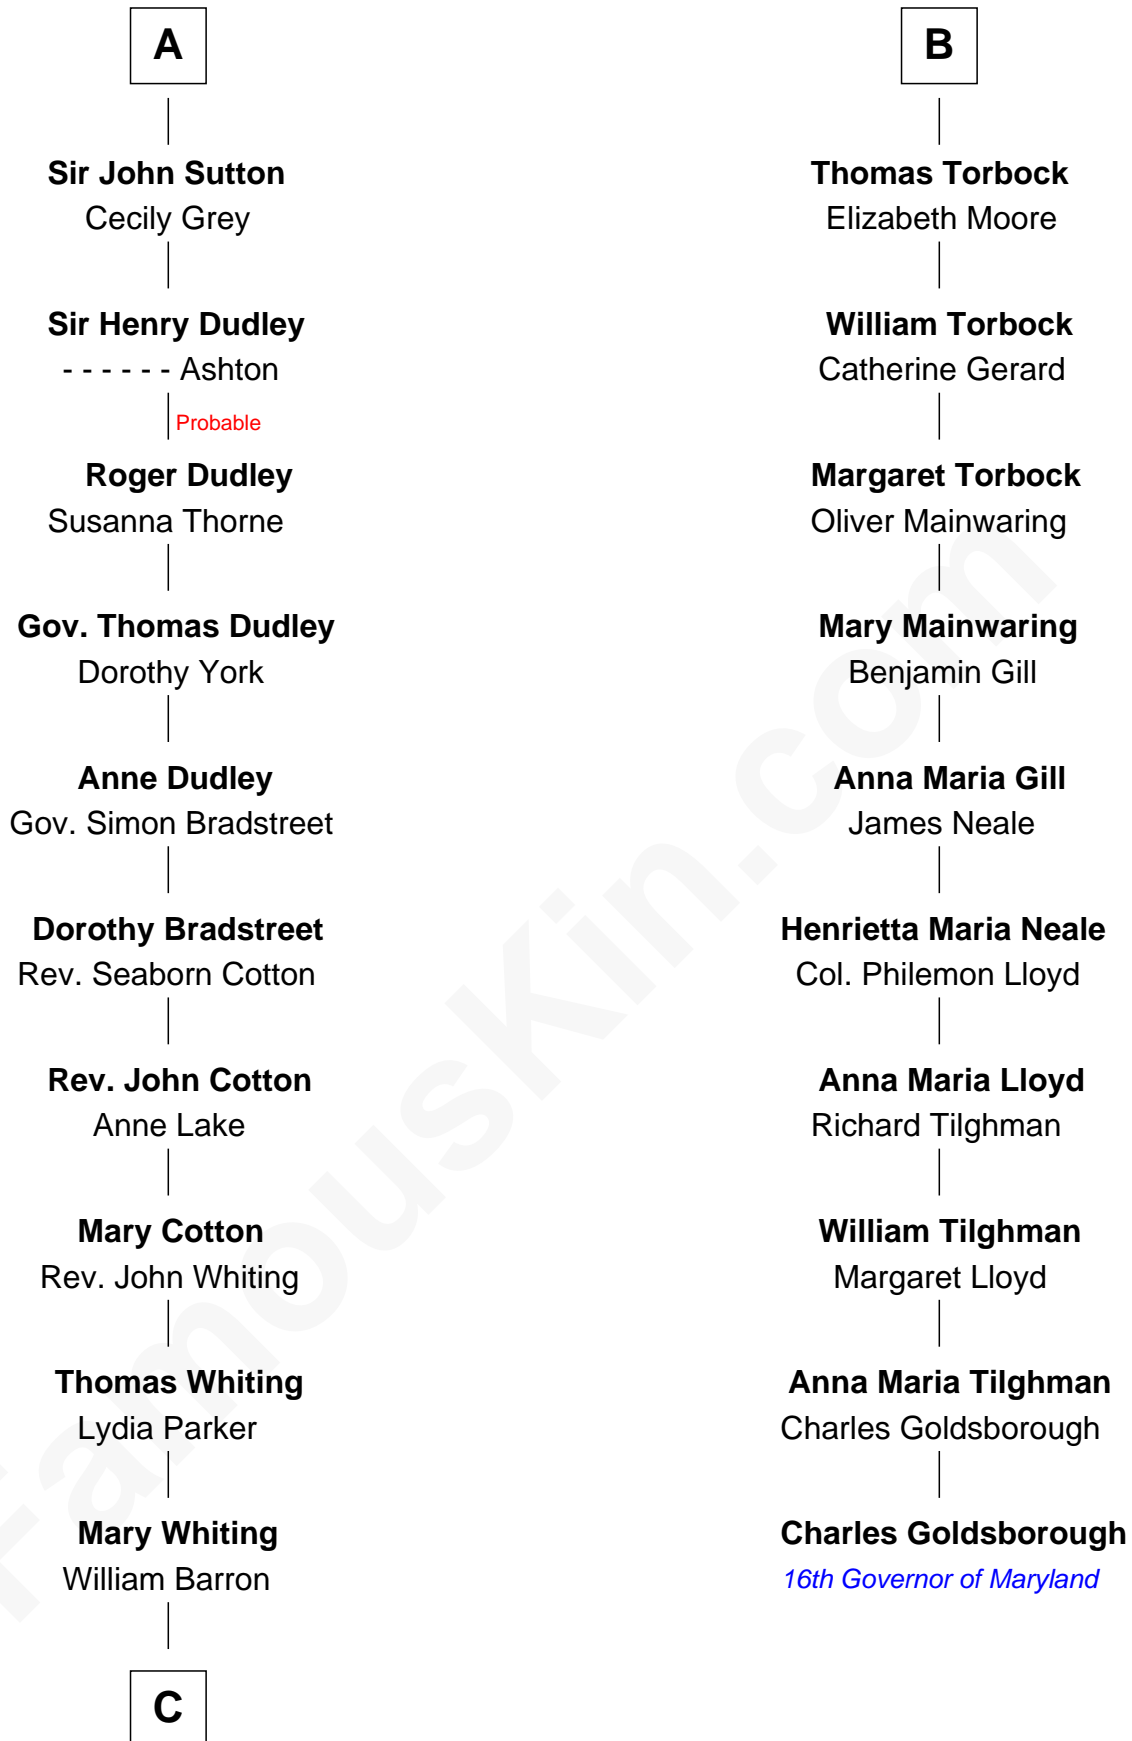

# FamousKin.com Relationship Chart of

**James Sherman**

*27th U.S. Vice-President*

16th cousin 4 times removed of

**Charles Goldsborough**

*16th Governor of Maryland*

**C**

—  
**Mary Augusta Barron**

Stalham Williams

—  
**Frances Lucretia Williams**

Richard Winslow Sherman

—  
**Mary Frances Sherman**

Richard Updike Sherman

—  
**James Sherman**

*27th U.S. Vice-President*

FamousKin.com