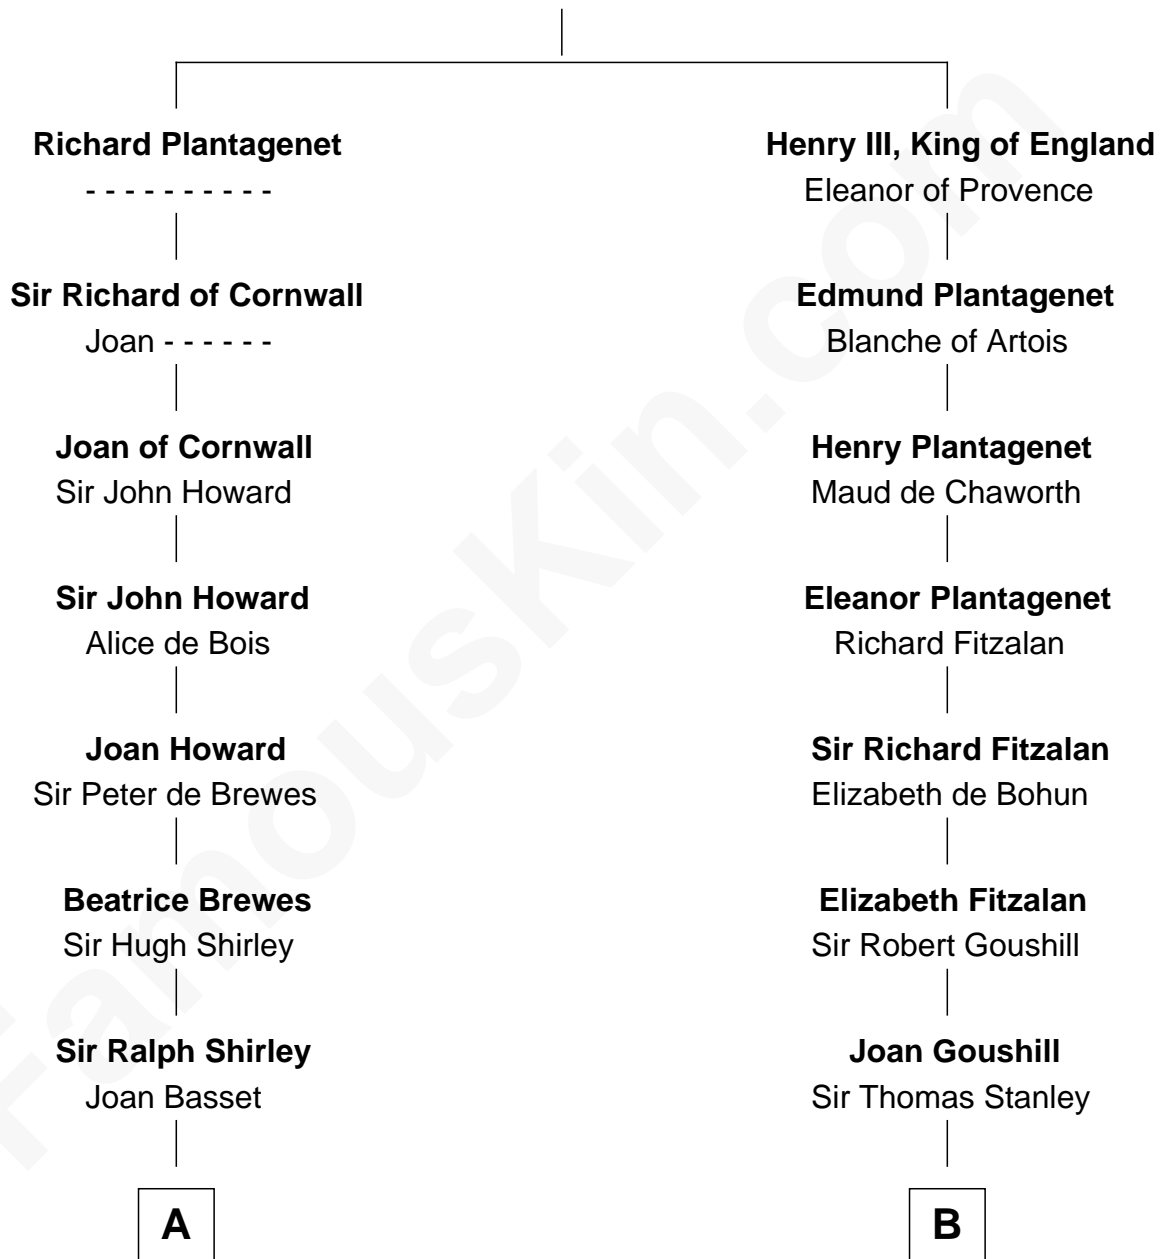

FamousKin.com Relationship Chart of

James Sherman

27th U.S. Vice-President

18th cousin 2 times removed of

Charles Goldsborough

16th Governor of Maryland

John, King of England

Isabelle of Angoulême

C

Jahaziel Sherman

Nancy Winslow

Richard Winslow Sherman

Frances Lucretia Williams

Mary Frances Sherman

Richard Updike Sherman

James Sherman

27th U.S. Vice-President

D

Anna Maria Tilghman

Charles Goldsborough

Charles Goldsborough

16th Governor of Maryland

FamousKin.com