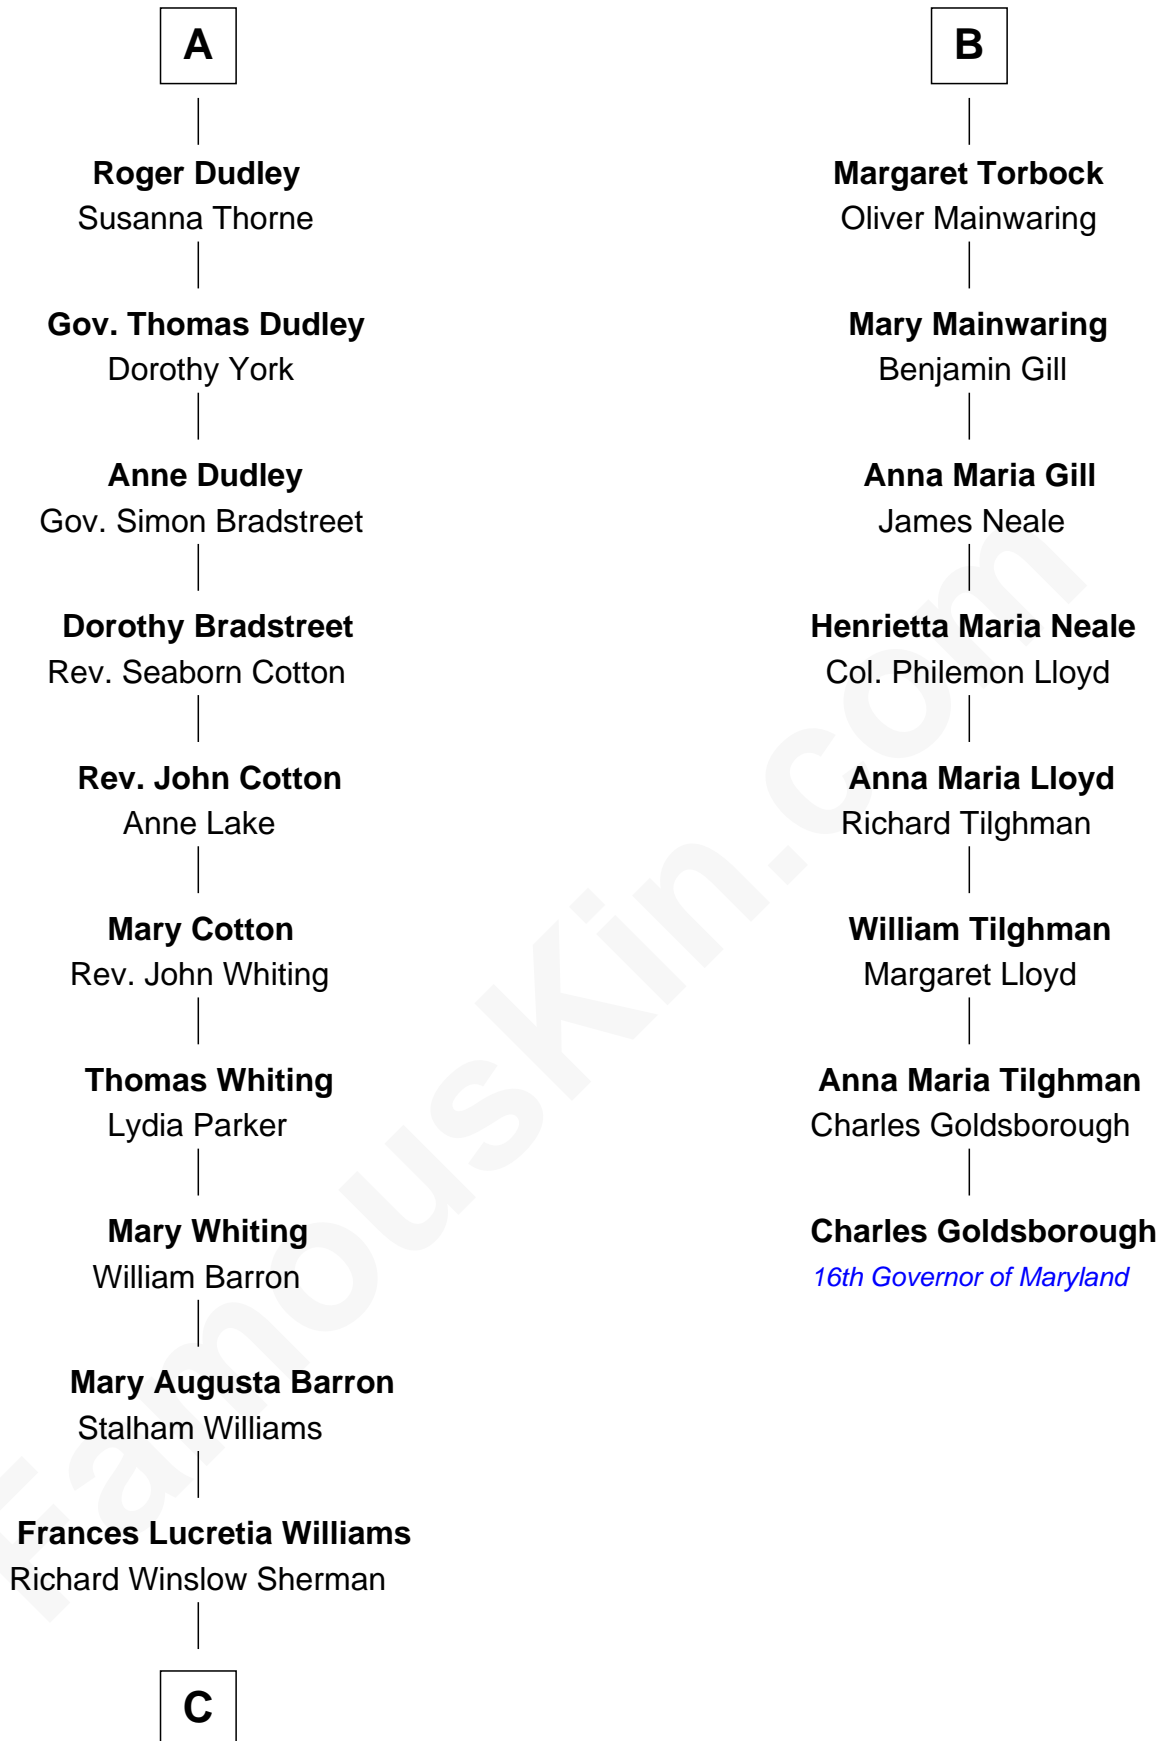

FamousKin.com Relationship Chart of

James Sherman

27th U.S. Vice-President

14th cousin 4 times removed of

Charles Goldsborough

16th Governor of Maryland

C

—
Mary Frances Sherman
Richard Updike Sherman

—
James Sherman
27th U.S. Vice-President

FamousKin.com