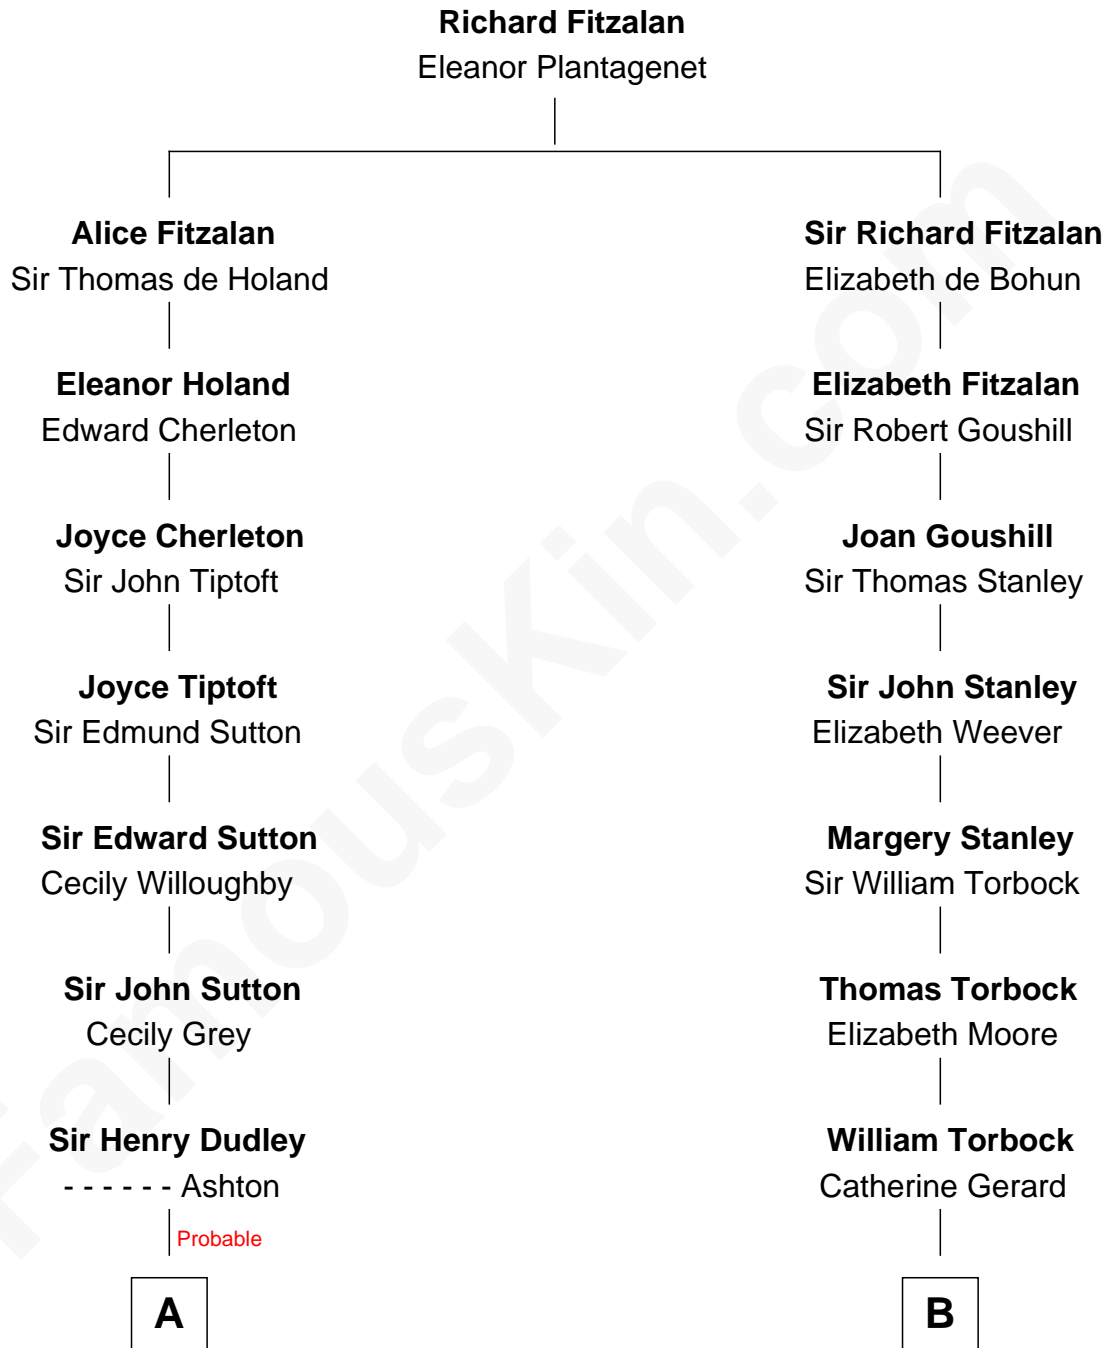

FamousKin.com Relationship Chart of

James Sherman

27th U.S. Vice-President

14th cousin 4 times removed of

Charles Goldsborough

16th Governor of Maryland

C

—
Mary Frances Sherman
Richard Updike Sherman

—
James Sherman
27th U.S. Vice-President

FamousKin.com