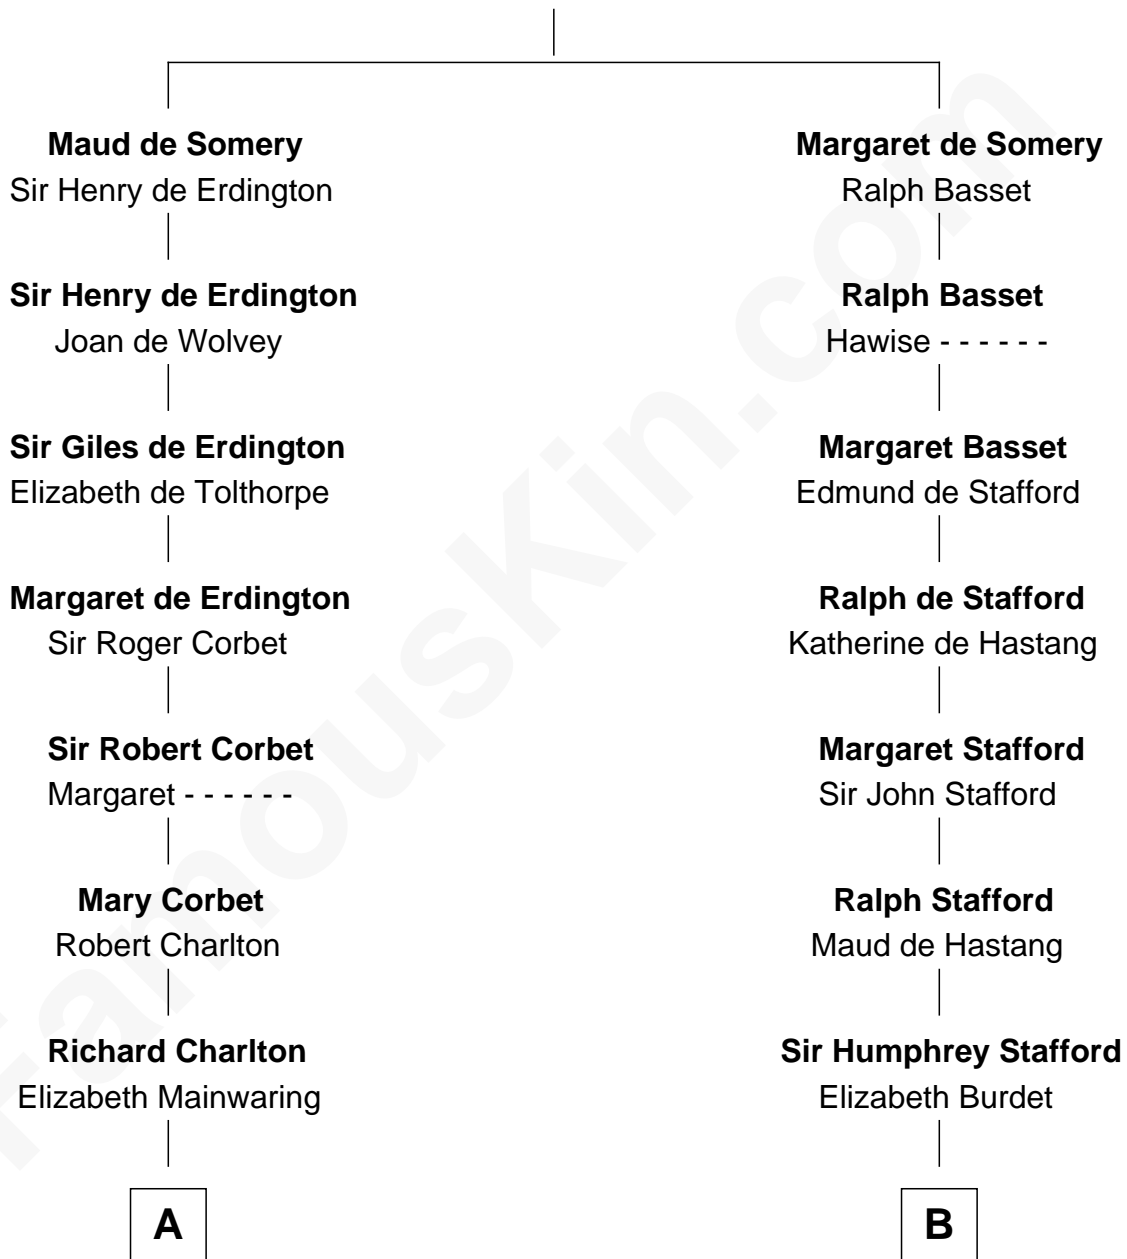

FamousKin.com Relationship Chart of

James Sherman

27th U.S. Vice-President

19th cousin 1 time removed of

Zachary Taylor

12th U.S. President

Sir Roger de Somery

Nichole d'Aubenev

C

Frances Lucretia Williams

Richard Winslow Sherman

Mary Frances Sherman

Richard Updike Sherman

James Sherman

27th U.S. Vice-President

D

Francis Strother

Susannah Dabney

William Strother

Sarah Bayly

Sarah Dabney Strother

Col. Richard Taylor

Zachary Taylor

12th U.S. President