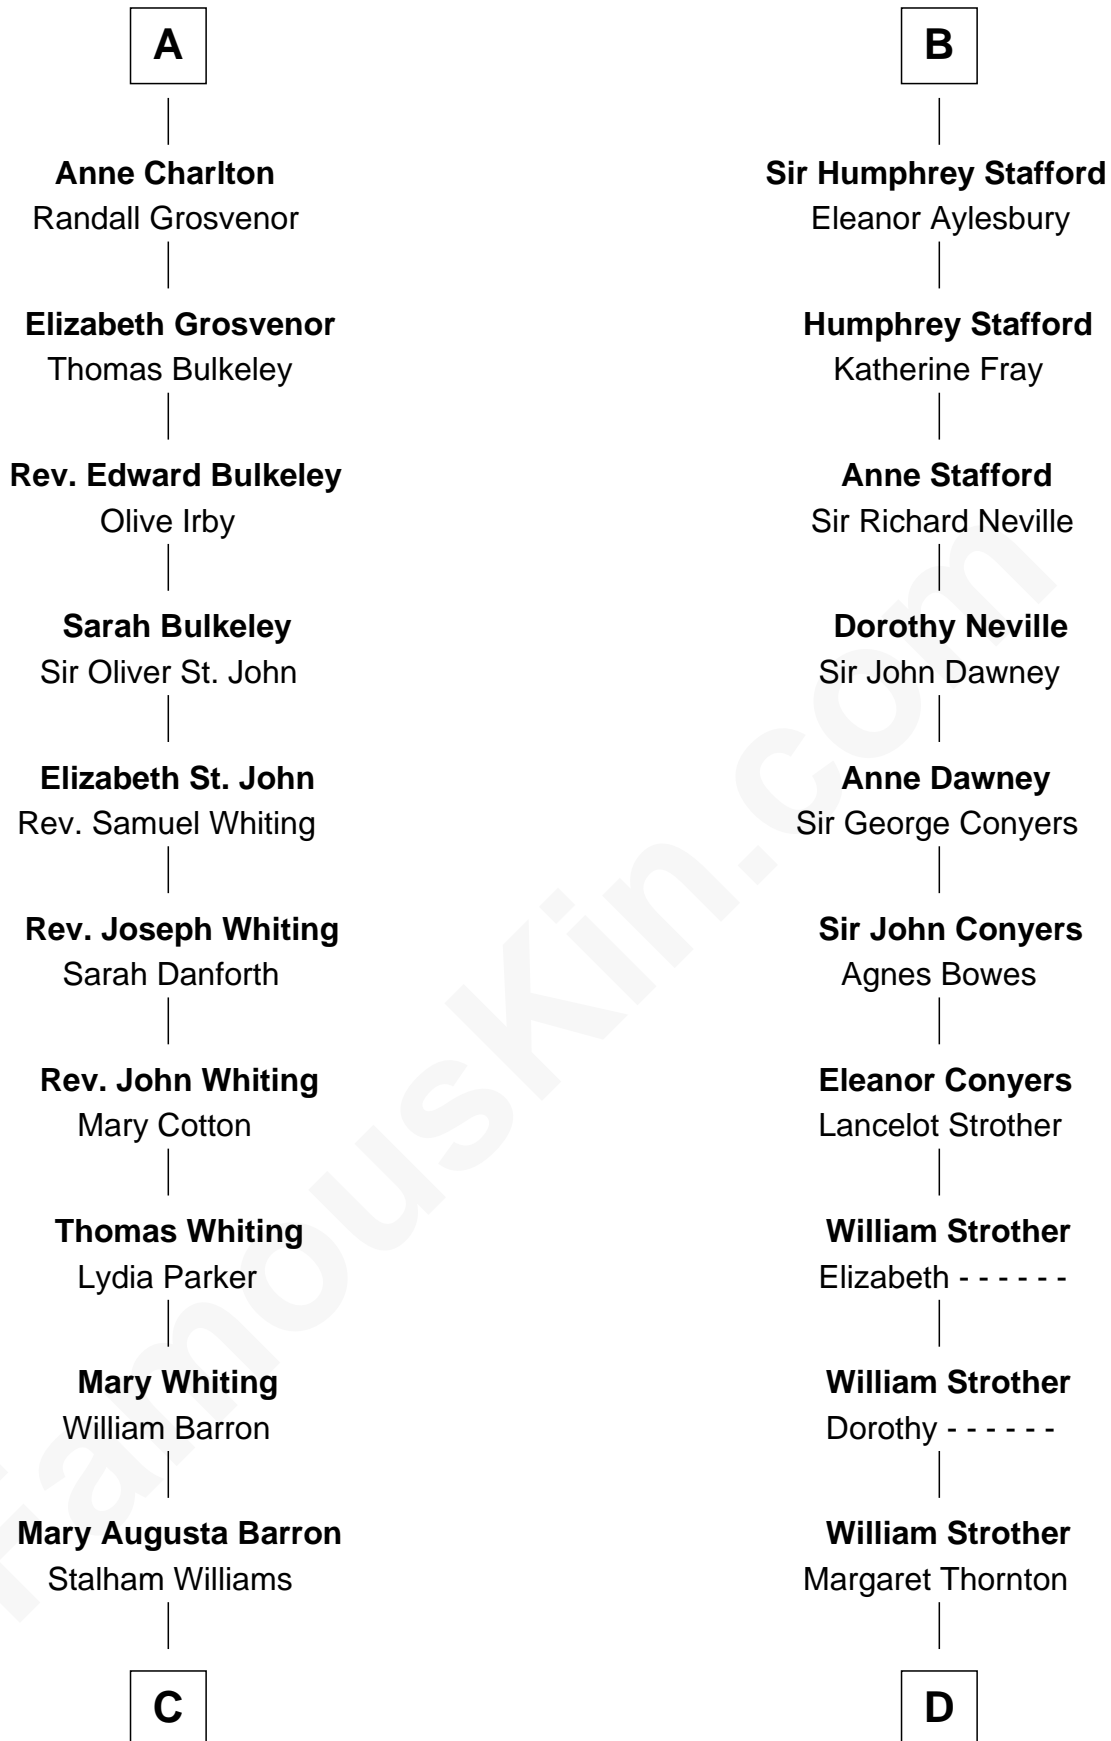

FamousKin.com Relationship Chart of

James Sherman

27th U.S. Vice-President

19th cousin 1 time removed of

Zachary Taylor

12th U.S. President

Sir Roger de Somery

Nichole d'Aubenev

Francis Strother

Susannah Dabney

William Strother

Sarah Bayly

Sarah Dabney Strother

Col. Richard Taylor

Zachary Taylor

12th U.S. President