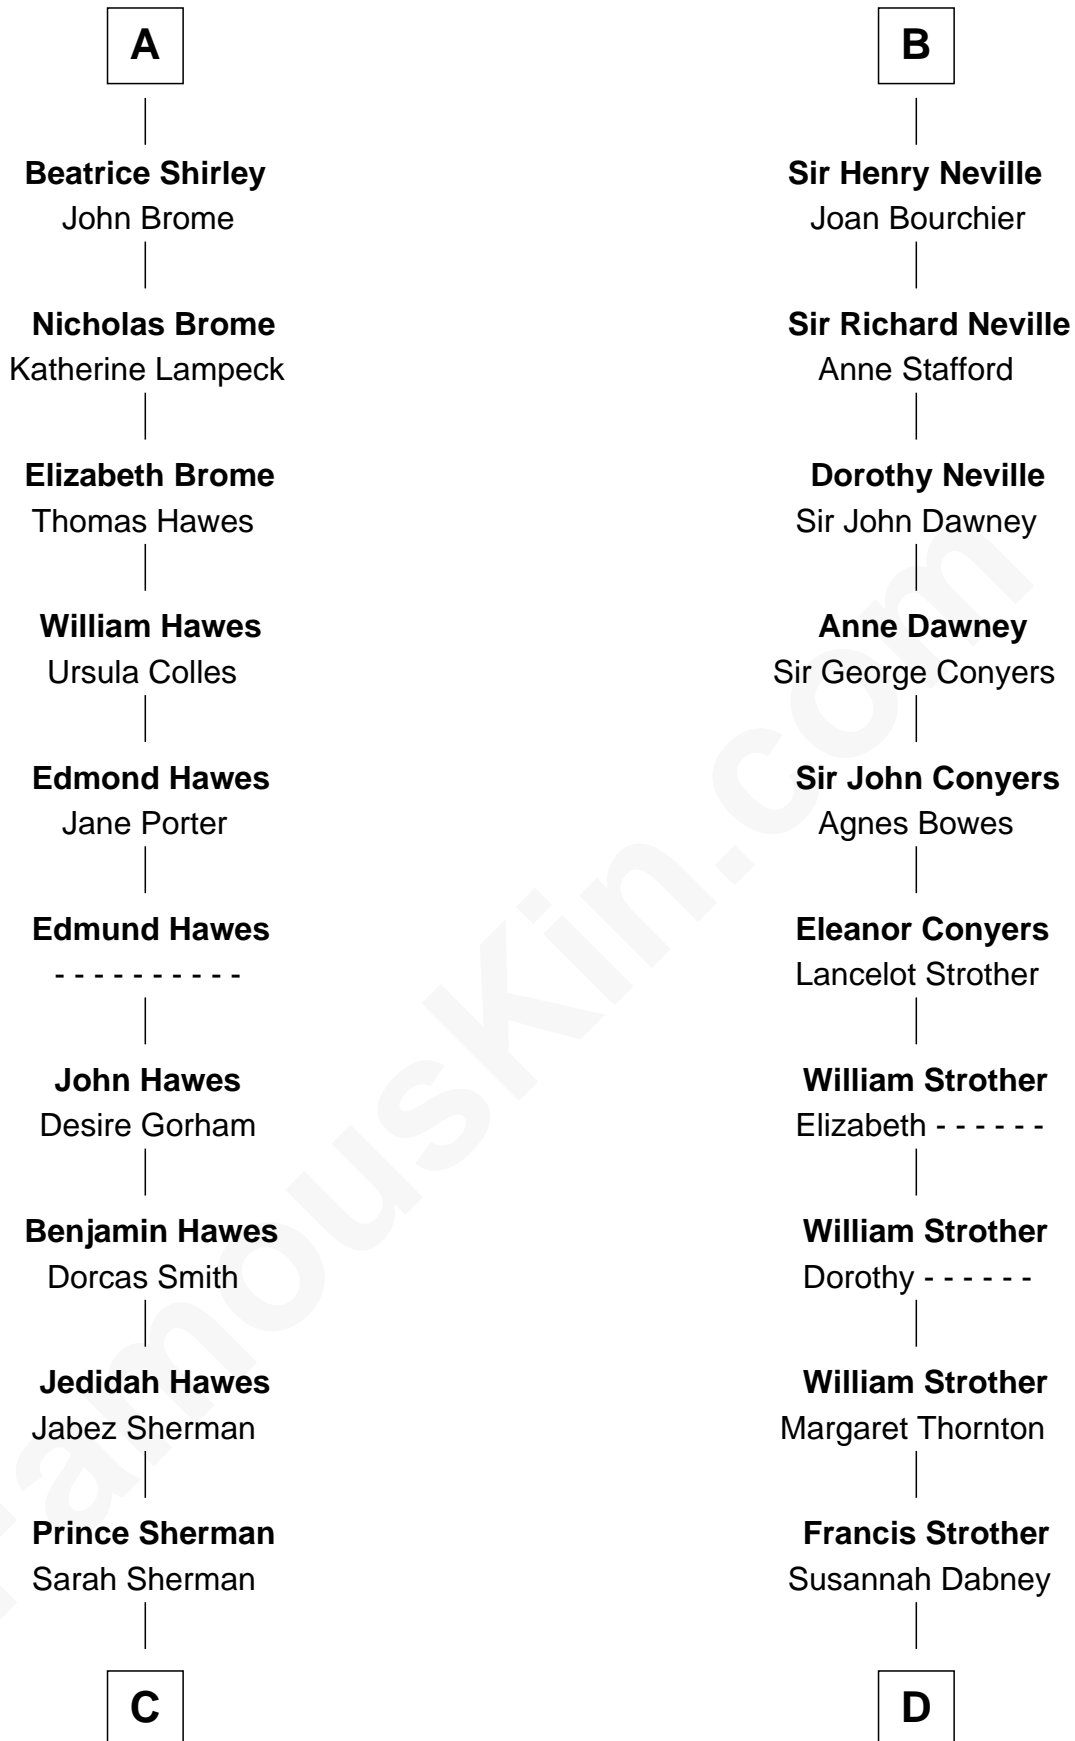

FamousKin.com Relationship Chart of

James Sherman

27th U.S. Vice-President

19th cousin 1 time removed of

Zachary Taylor

12th U.S. President

John, King of England

Isabelle of Angoulême

C

Jahaziel Sherman

Nancy Winslow

Richard Winslow Sherman

Frances Lucretia Williams

Mary Frances Sherman

Richard Updike Sherman

James Sherman

27th U.S. Vice-President

D

William Strother

Sarah Bayly

Sarah Dabney Strother

Col. Richard Taylor

Zachary Taylor

12th U.S. President