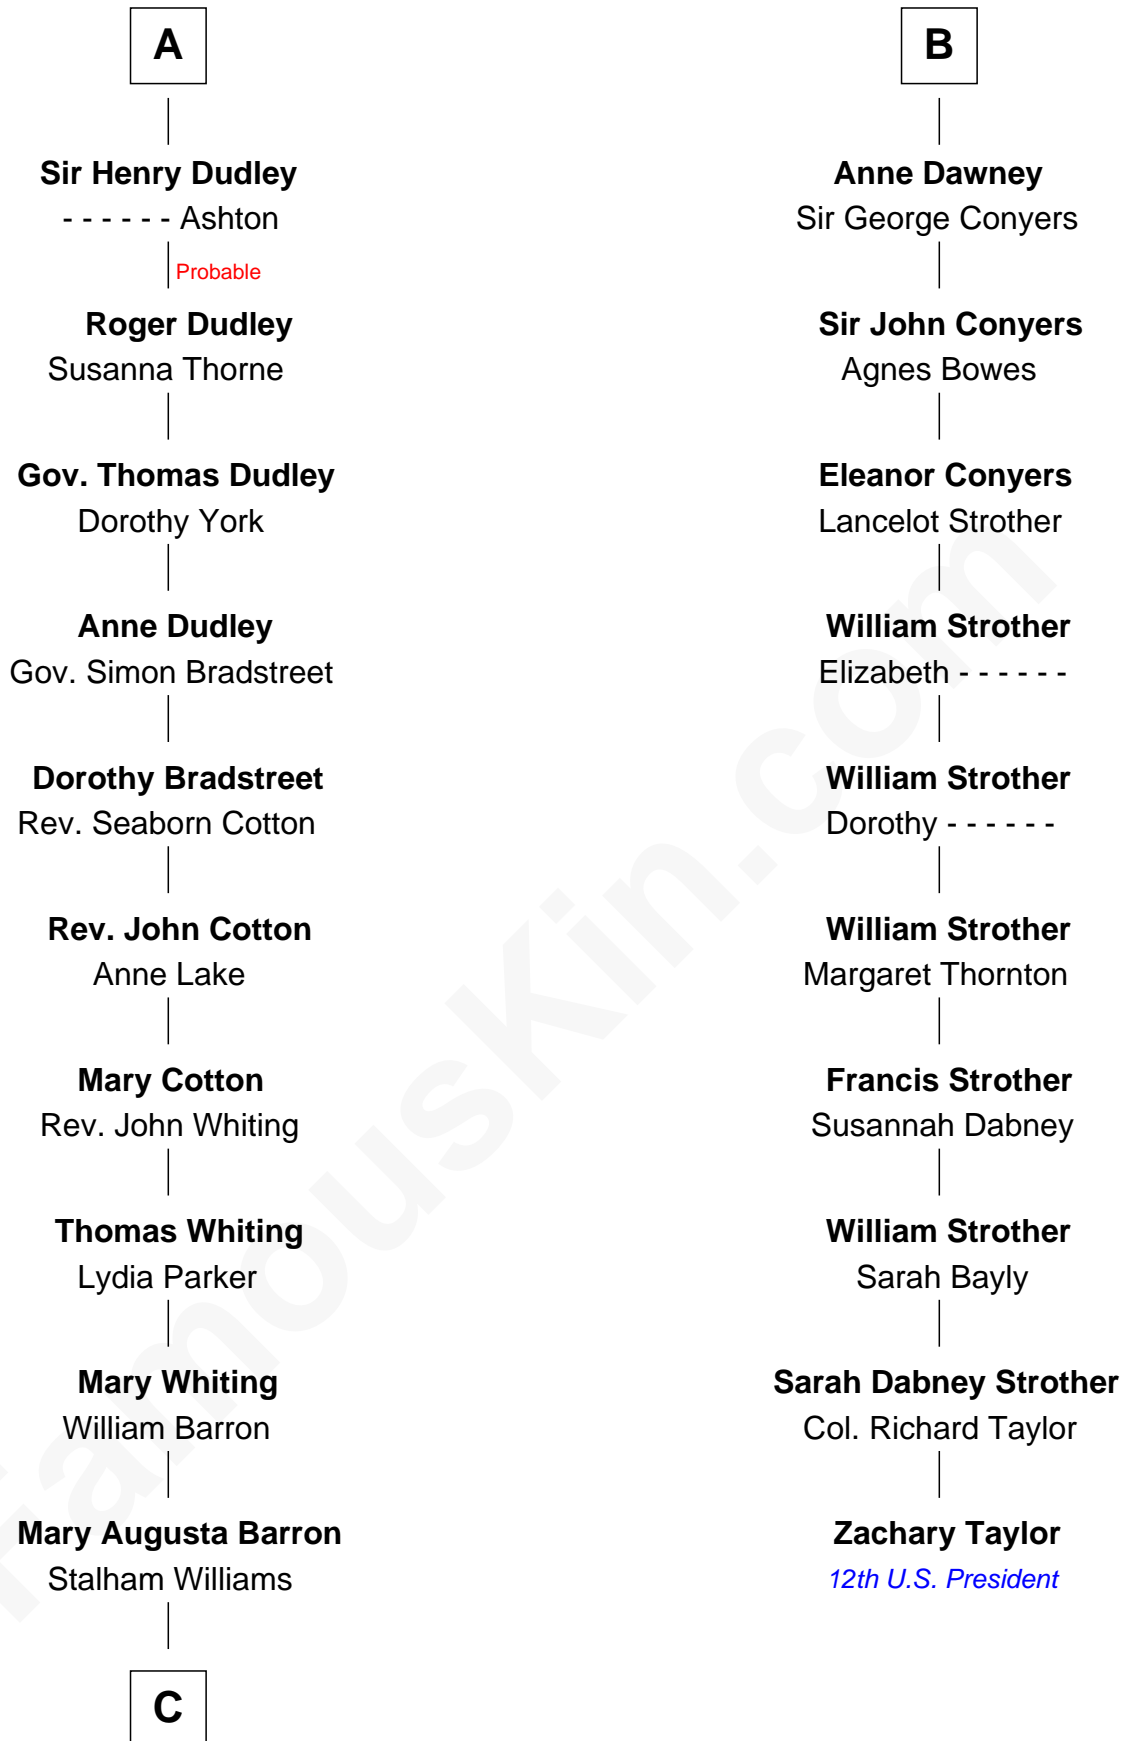

FamousKin.com Relationship Chart of

James Sherman

27th U.S. Vice-President

16th cousin 3 times removed of

Zachary Taylor

12th U.S. President

Ralph de Stafford

*with wife
Margaret de Audley*

Eleanor Aylesbury

William Bonville

Katherine Neville

Humphrey Stafford

Katherine Fray

Cecily Bonville

Thomas Grey

Anne Stafford

Sir Richard Neville

Cecily Grey

Sir John Sutton

Dorothy Neville

Sir John Dawney

A

B

C

—
Frances Lucretia Williams

Richard Winslow Sherman

—
Mary Frances Sherman

Richard Updike Sherman

—
James Sherman

27th U.S. Vice-President

FamousKin.com