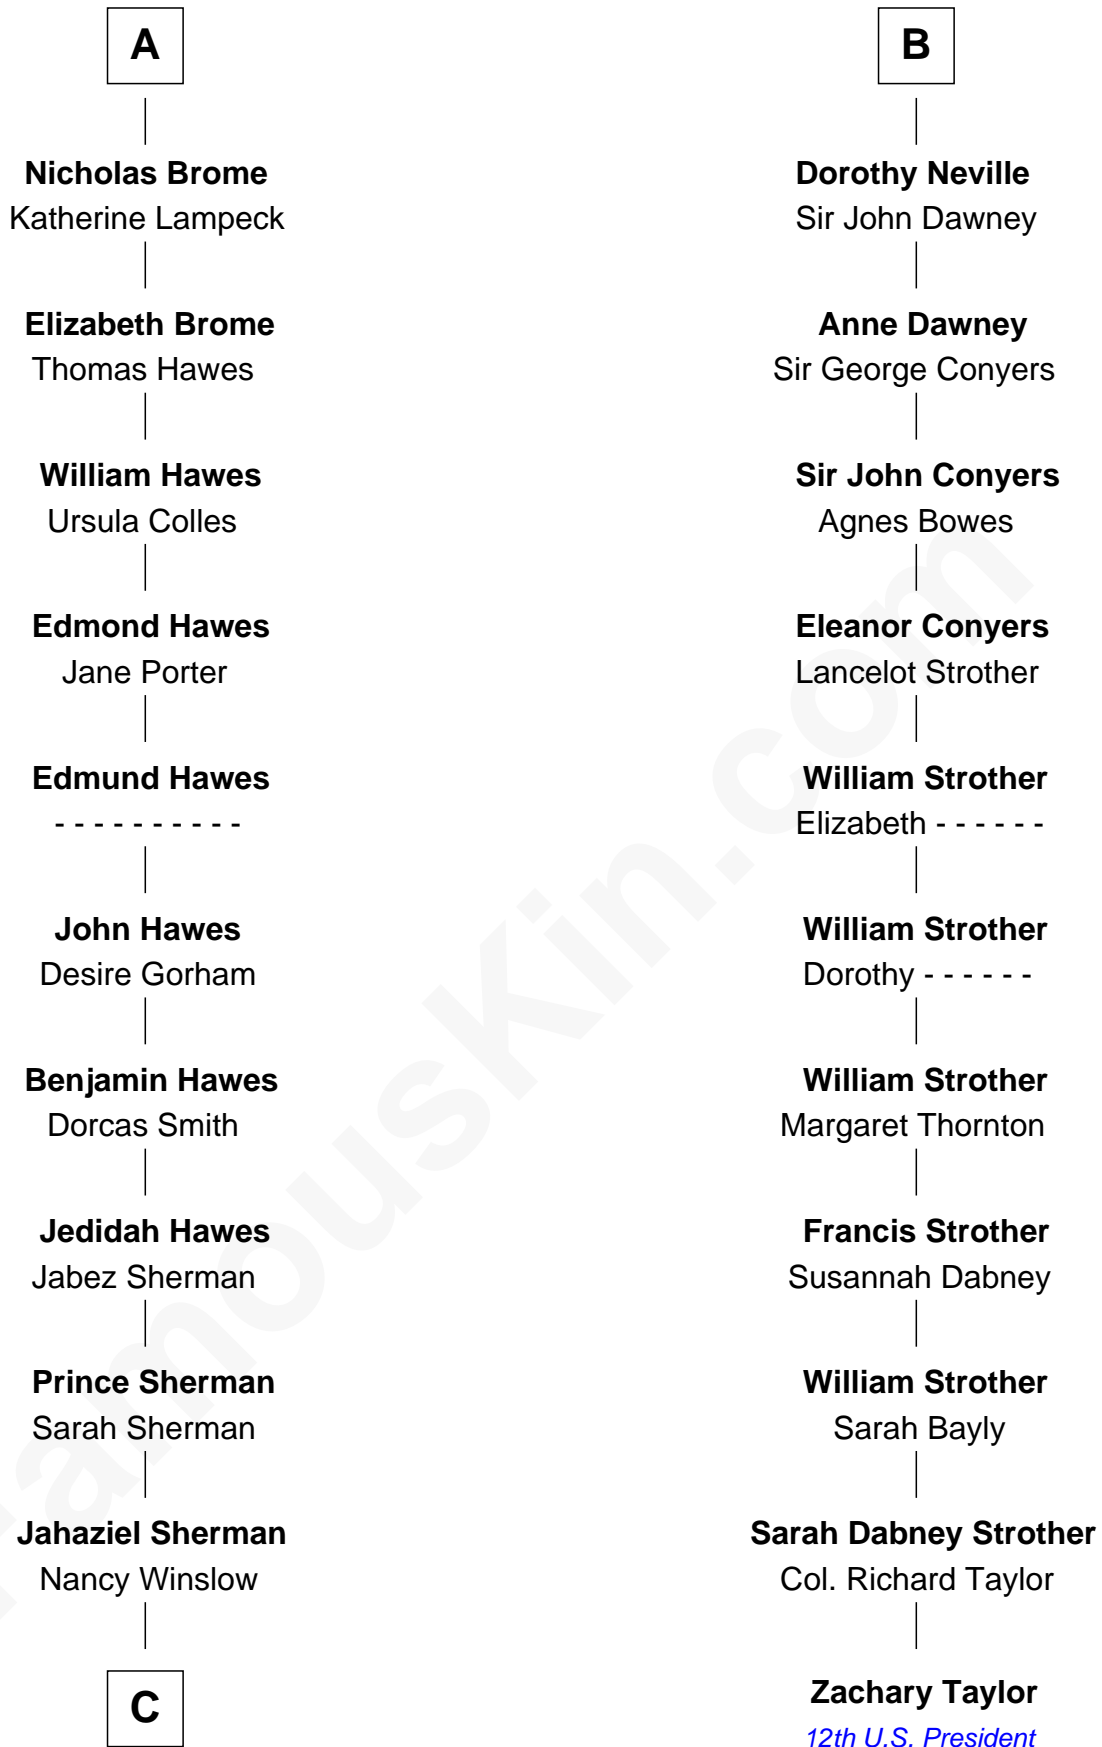

FamousKin.com Relationship Chart of

James Sherman

27th U.S. Vice-President

17th cousin 2 times removed of

Zachary Taylor

12th U.S. President

Sir James de Audley

Ela Longespee

Iseult de Mortimer

Alice de Audley

Sir Ralph de Neville

Sir John de Neville

Maude de Percy

Sir Ralph Neville

Joan Beaufort

George Neville

Elizabeth Beauchamp

Sir Henry Neville

Joan Bouchier

Sir Richard Neville

Anne Stafford

B

C

Richard Winslow Sherman

Frances Lucretia Williams

Mary Frances Sherman

Richard Updike Sherman

James Sherman

27th U.S. Vice-President

FamousKin.com