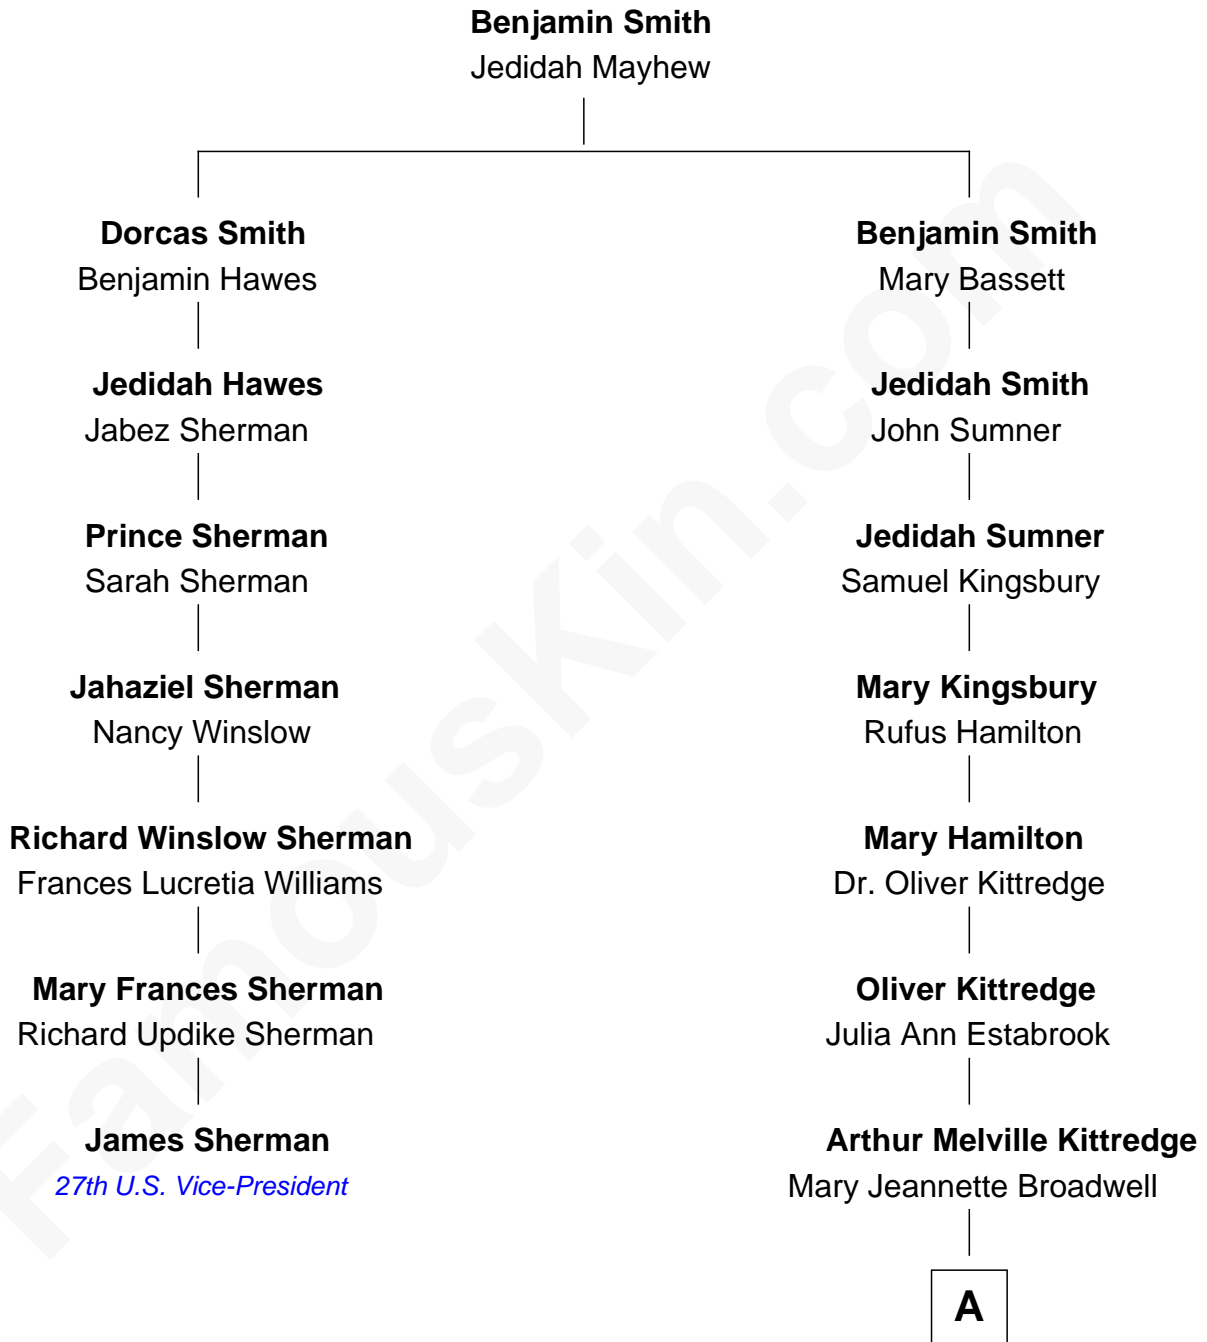

FamousKin.com

Relationship Chart of

James Sherman

27th U.S. Vice-President

6th cousin 2 times removed of

Thomas J. Watson, Jr.
President and CEO of I.B.M.

A

|
Mary Jeannette Kittredge

Thomas John Watson

|
Thomas J. Watson, Jr.

President and CEO of I.B.M.

FamousKin.com